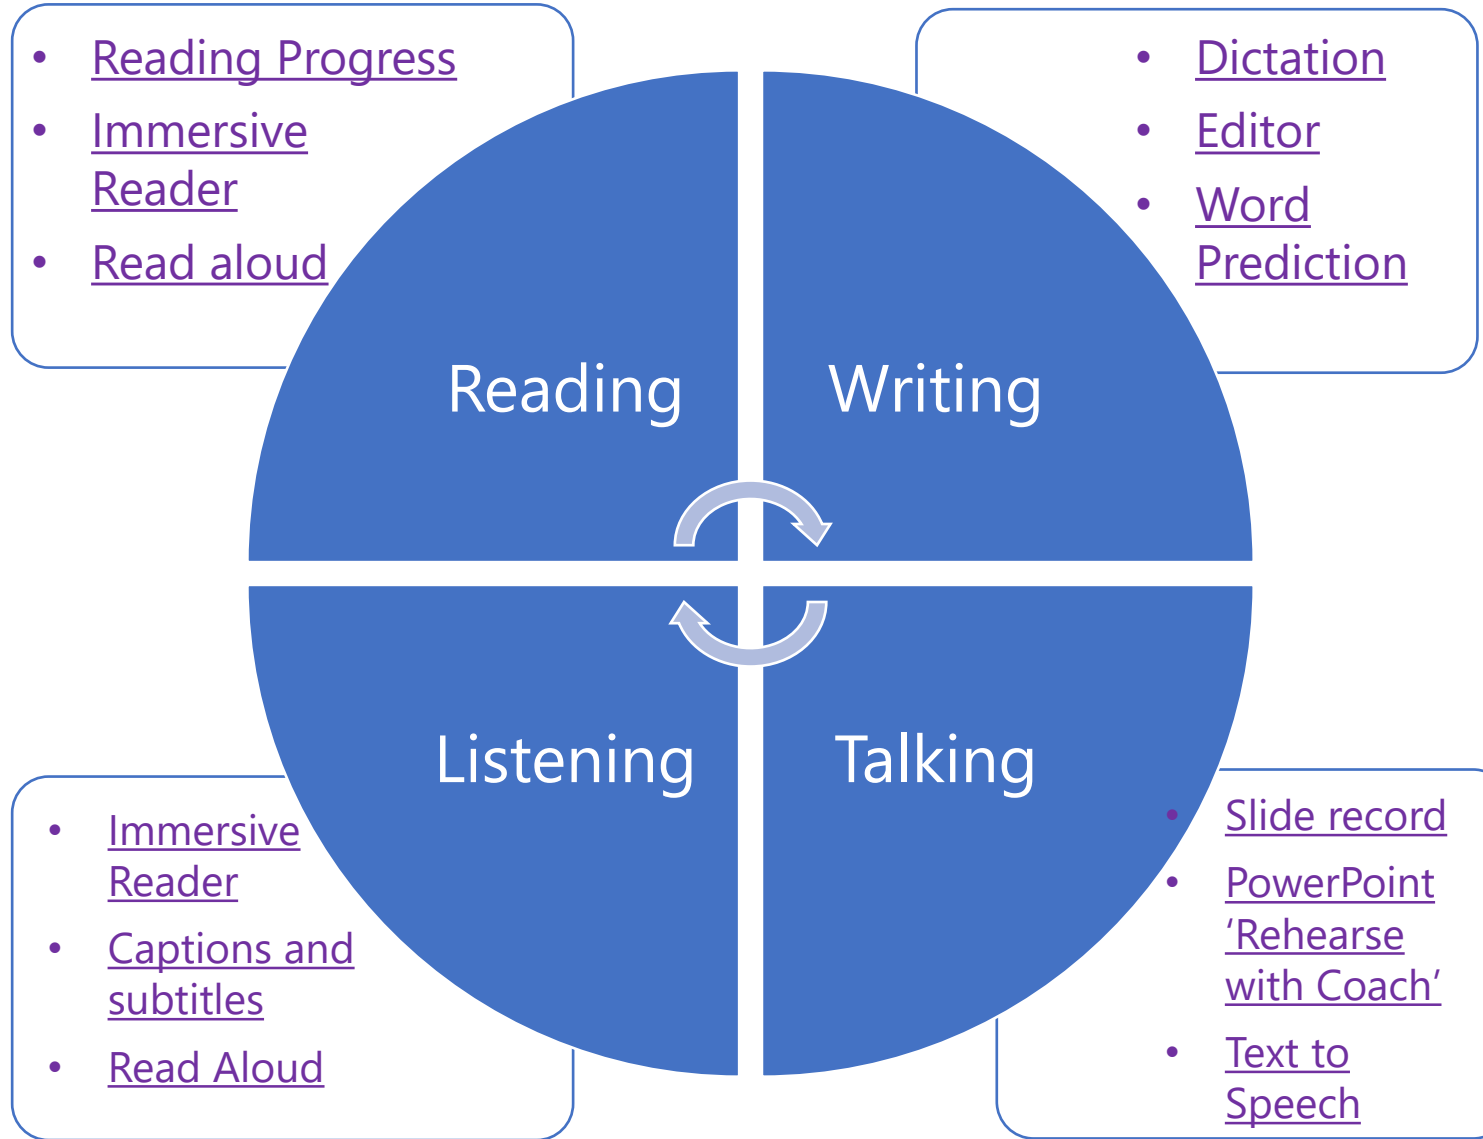

Supporting and improving literacy with Microsoft Tools

[Translator app](#) supports EAL students to access all aspects of the curriculum.

Educators should use the '[Accessibility Checker](#)' tool to ensure their content is accessible to all learners