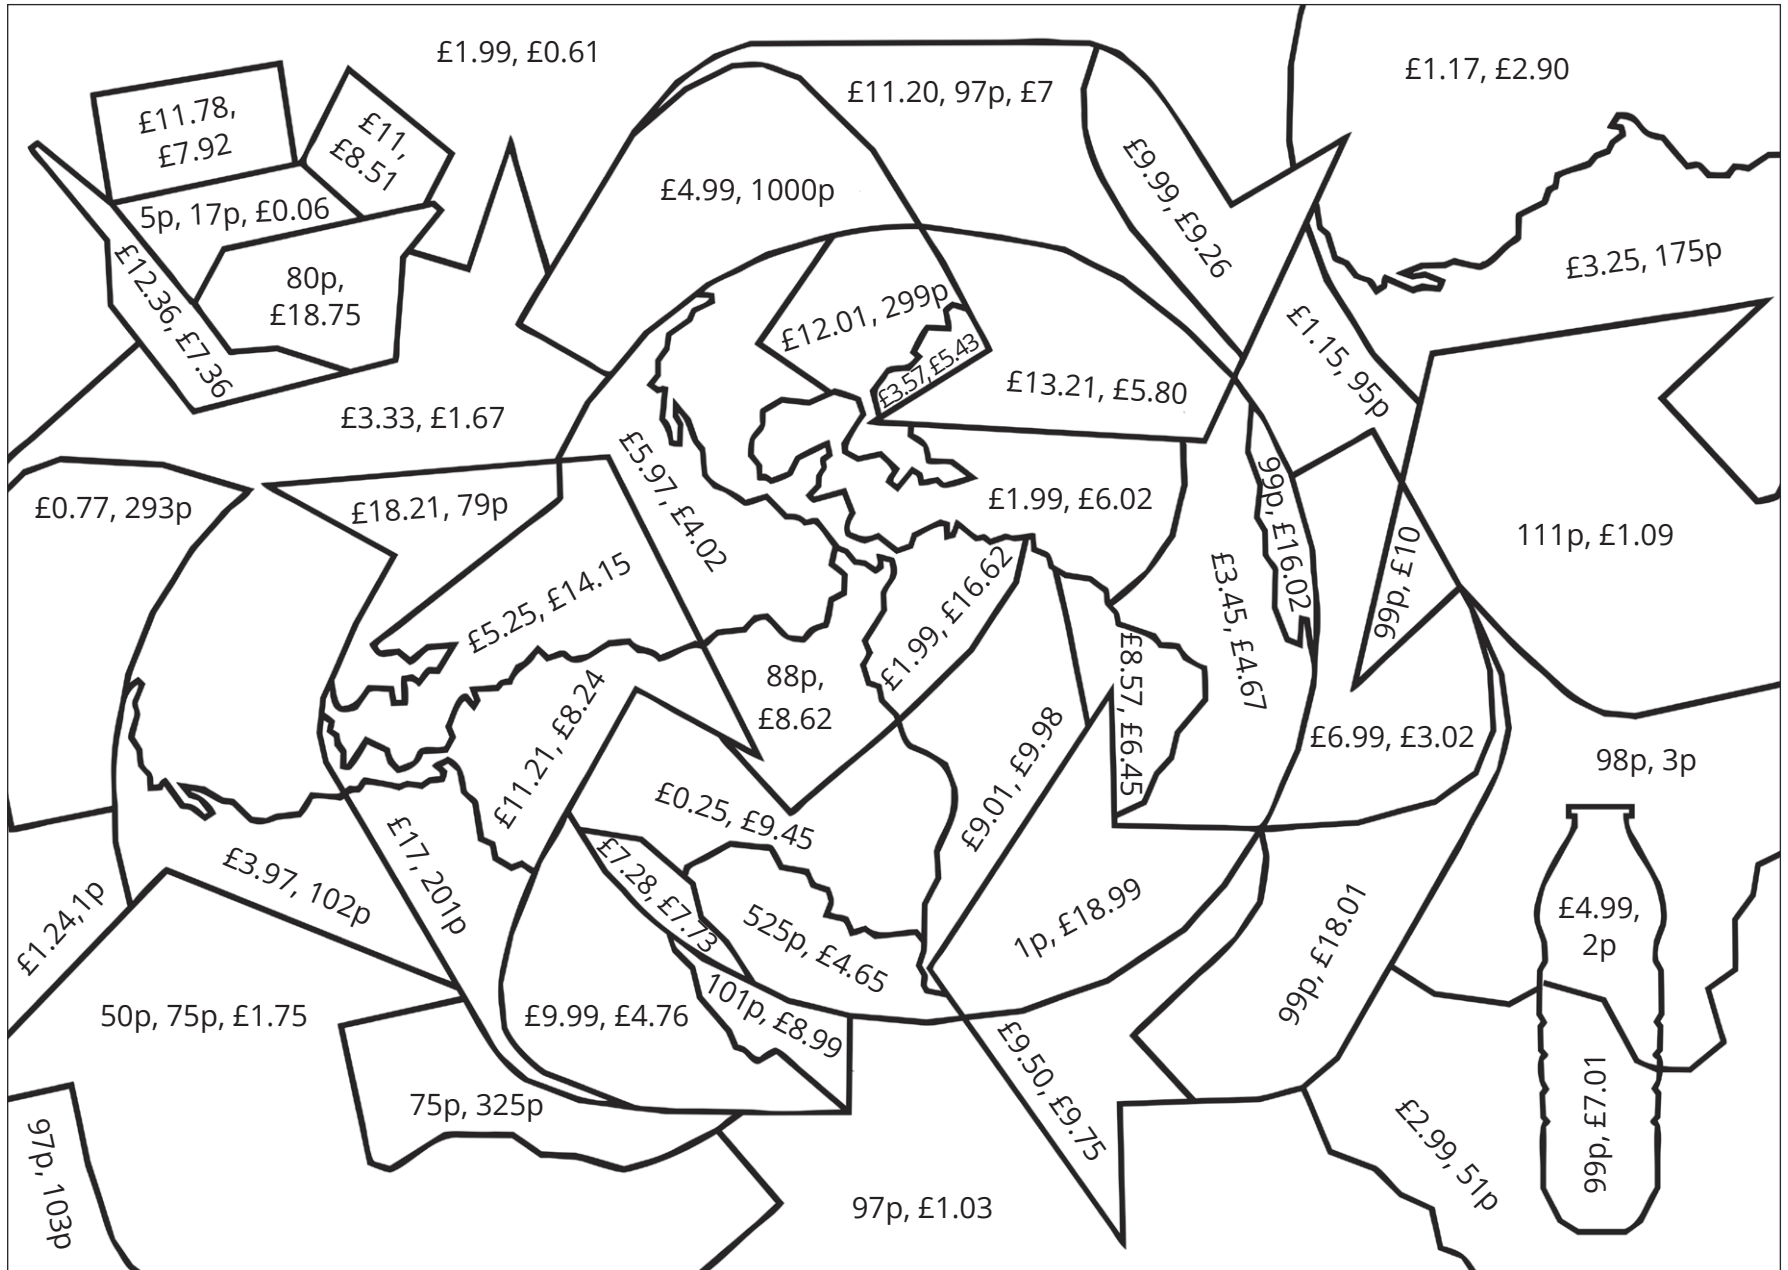

Money

Calculating Change

Find the total cost and the change from twenty pounds (£20).

Then, use the key to shade each section in the correct colour.

Light brown	0-49p
Light green	50p-£1.00
Dark green	£1.01-£5.00
Black	£5.01-£10.00
Blue	£10.01-£11.99
Light blue	£12.00-£14.99
Cream	£15.00-£18.99
Brown	£19.00-£20.00