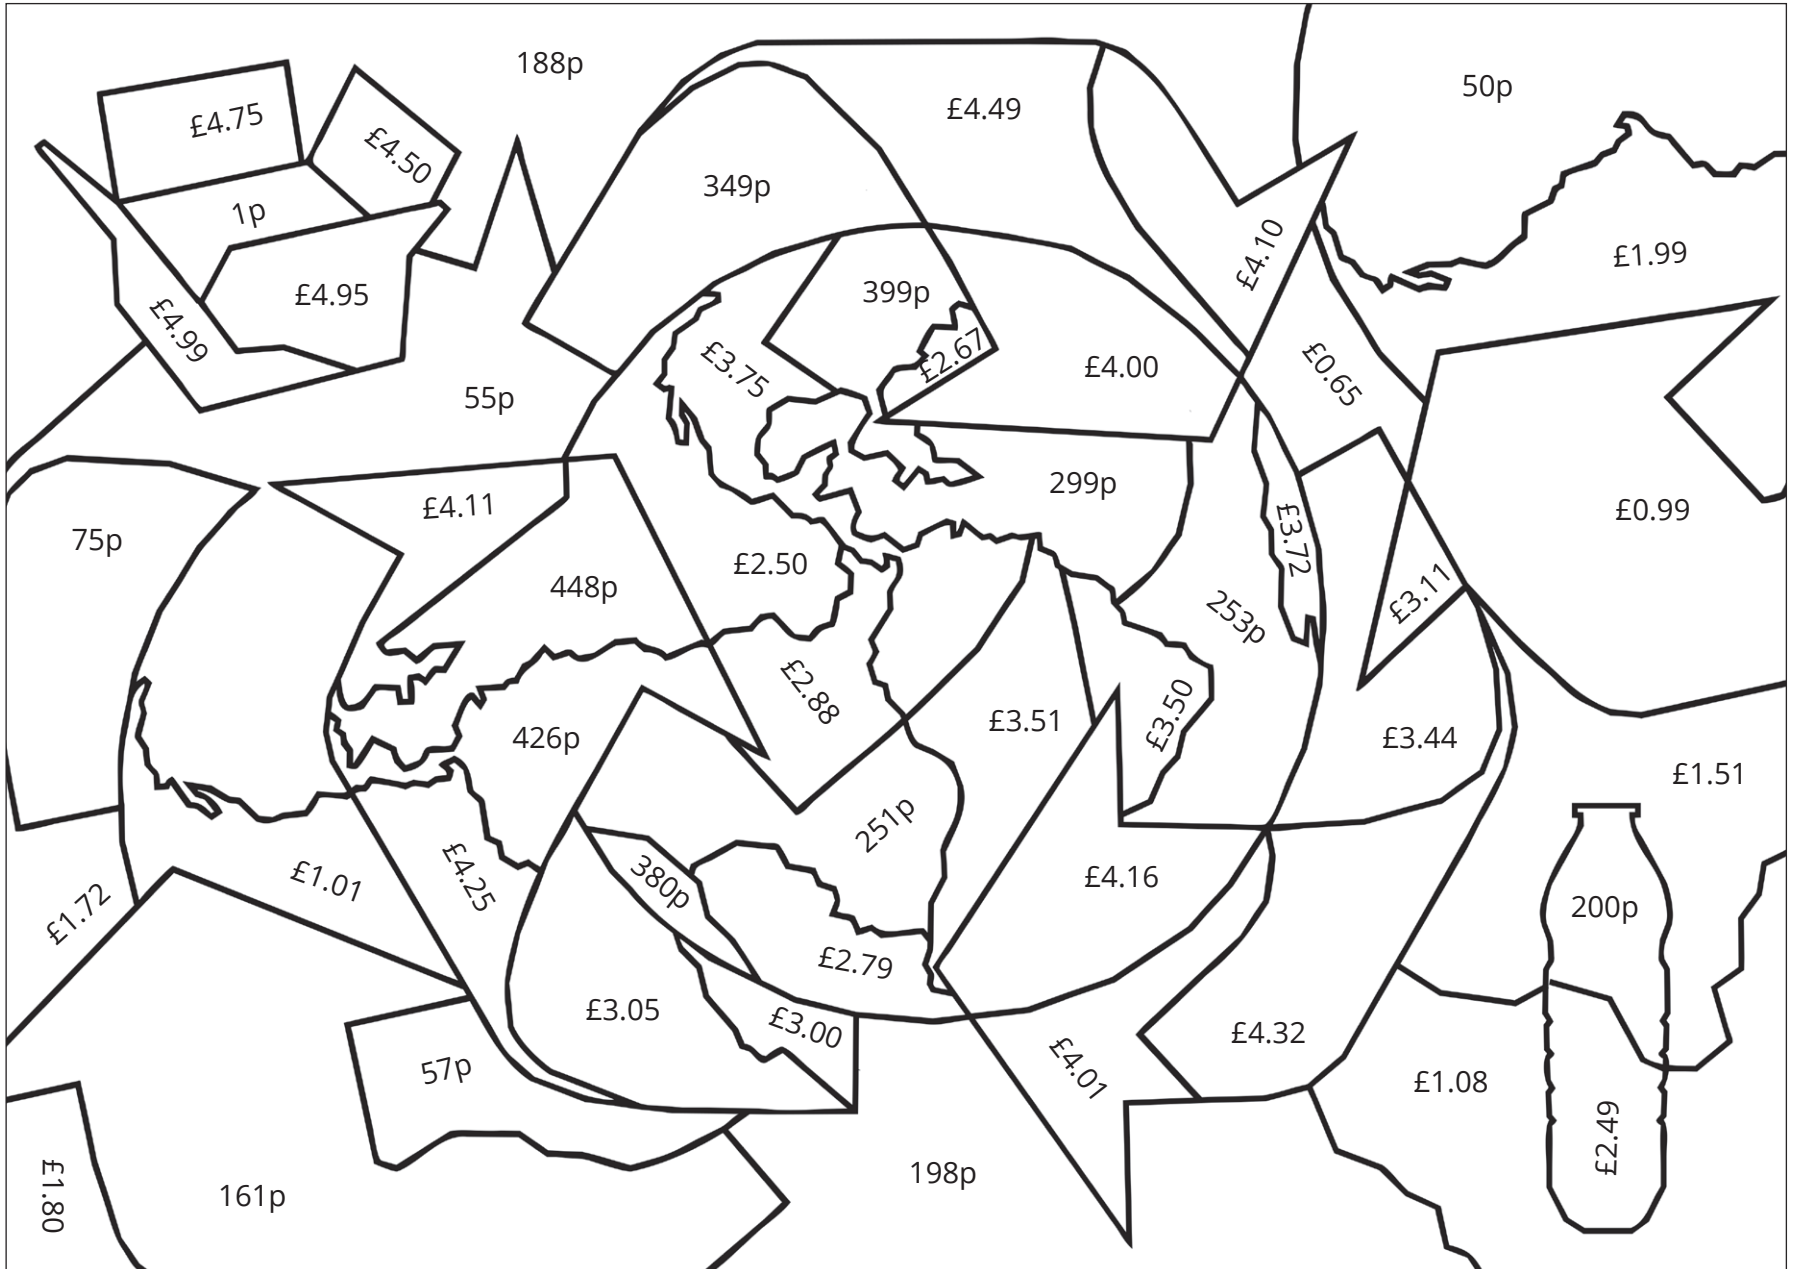

Money

Calculating Change

Find the change from five pounds (£5).

Then, use the key to shade each section in the correct colour.

Light brown	0-50p
Light green	51p-£1.00
Dark green	£1.01-£1.50
Black	£1.51-£2.00
Blue	£2.01-£2.50
Light blue	£2.51-£3.00
Cream	£3.01-£4.50
Brown	£4.51-£5.00