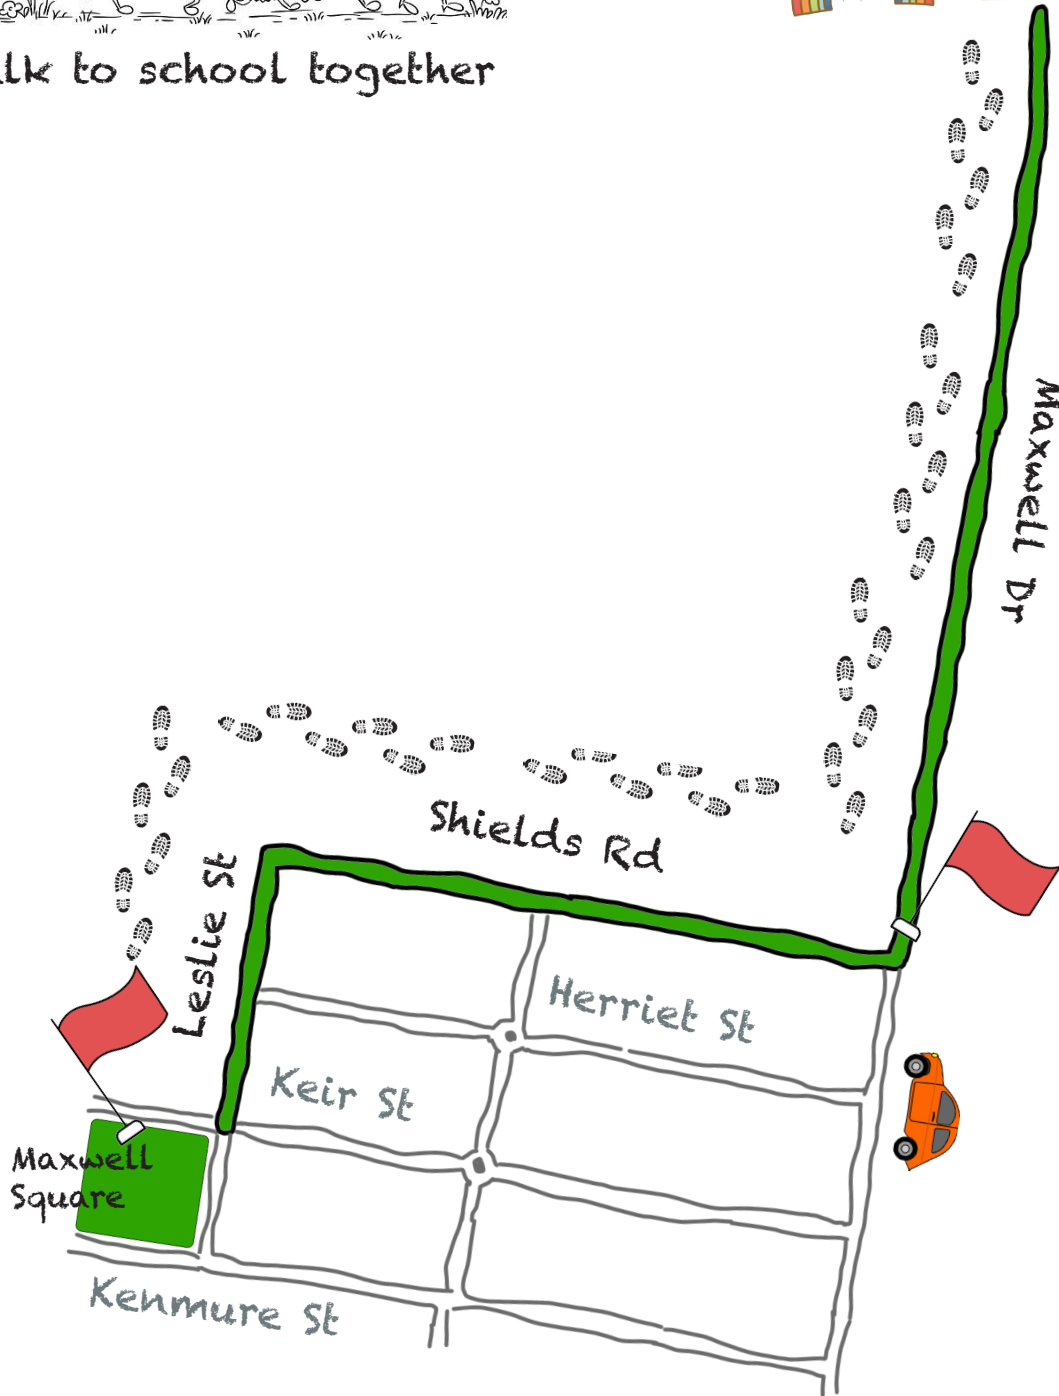

WALKING BUS

walk to school together

St Albert's Primary School

-  1st STOP - Square Park Leslie St / Keir St  8.35
-  2nd STOP - Shields Rd / Maxwell Dr  8.45