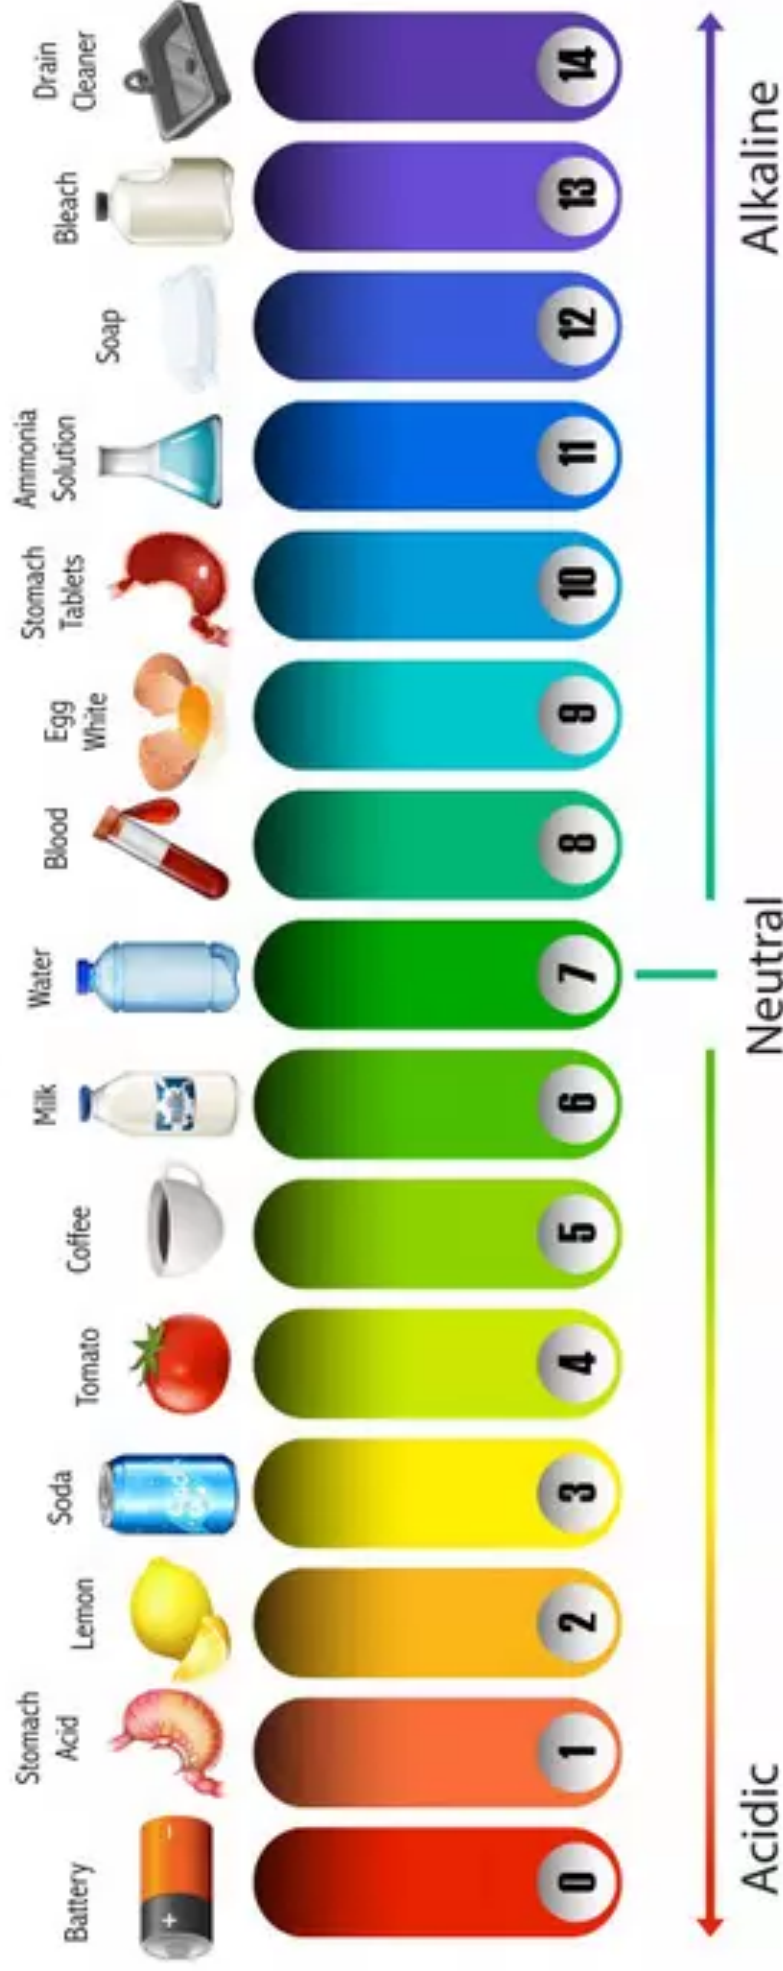

The pH Scale