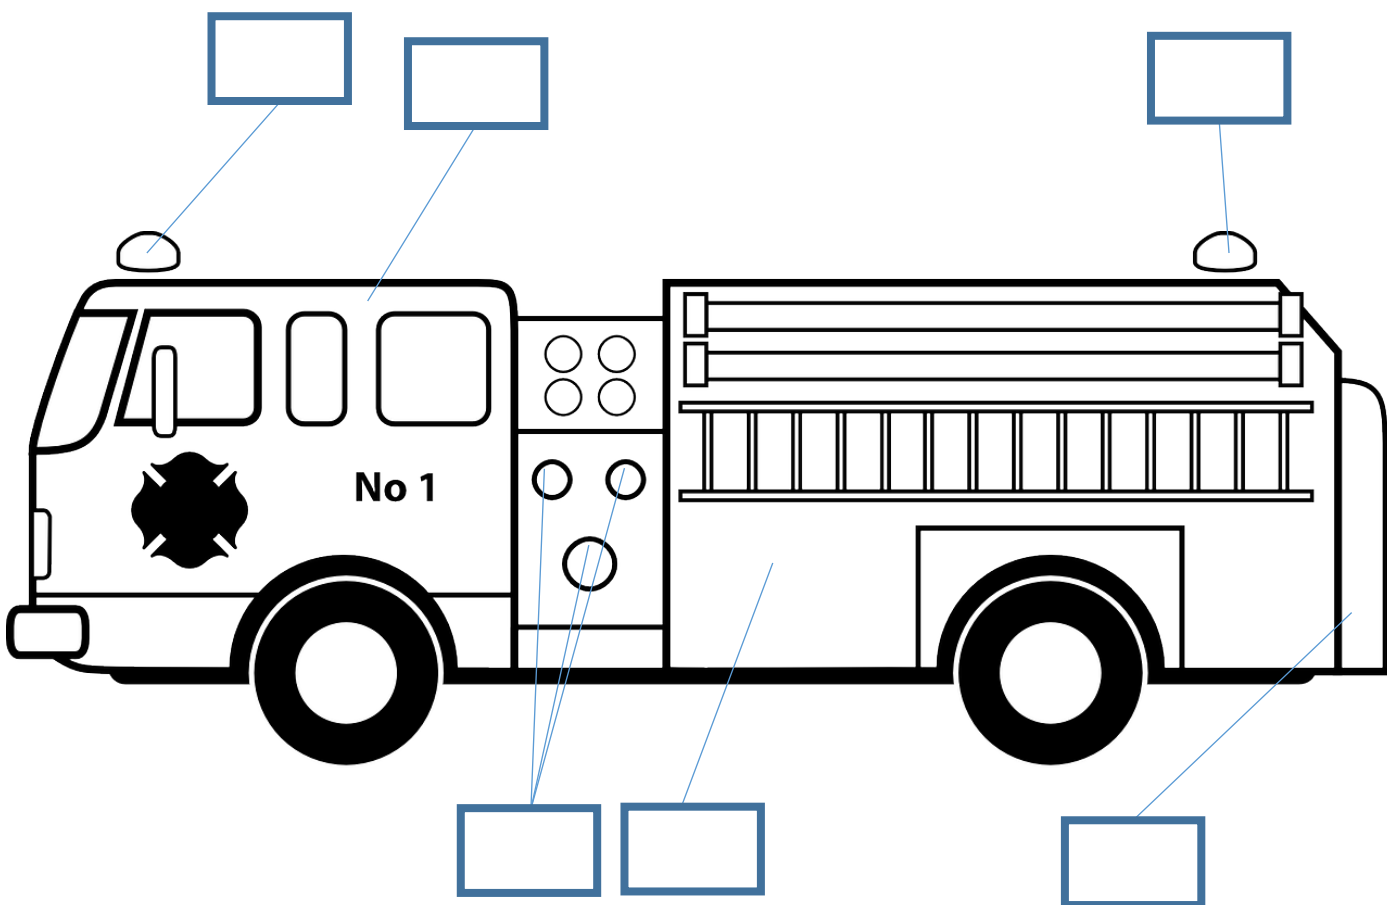

Paint with the pH Scale

The pH scale measures how acidic or basic a substance is. The pH scale ranges from 0 to 14. A pH of 7 is neutral. A pH less than 7 is acidic. A pH greater than 7 is alkaline.

- Choose your favourite colour to complete the picture
- Use the information sheets to work out what pH the colours are and whether they are Acidic, Neutral or Alkaline

Share your artwork with us on Twitter
@RSC_Scotland #RSC_Scotland

Colour	pH	Acidic, Neutral or Alkaline