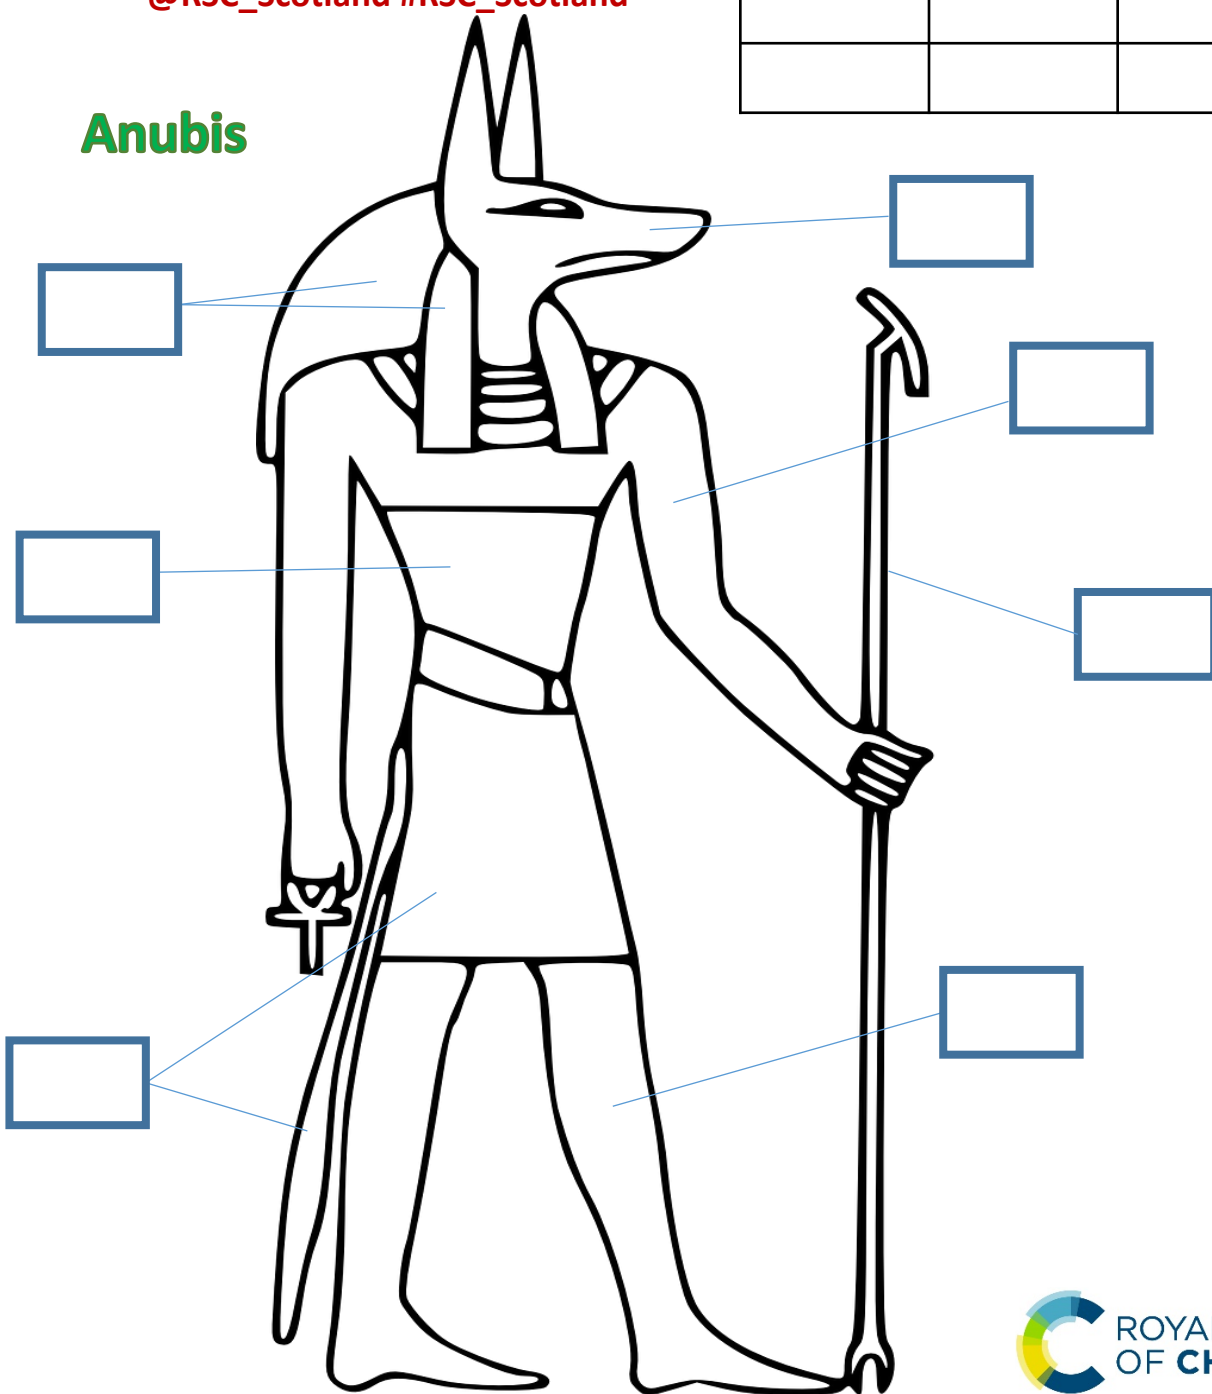

Paint with the pH Scale

The pH scale measures how acidic or basic a substance is. The pH scale ranges from 0 to 14. A pH of 7 is neutral. A pH less than 7 is acidic. A pH greater than 7 is alkaline.

- Choose your favourite colour to complete the picture
- Use the information sheets to work out what pH the colours are and whether they are Acidic, Neutral or Alkaline

Share your artwork with us on Twitter
[@RSC_Scotland](#) [#RSC_Scotland](#)

Colour	pH	Acidic, Neutral or Alkaline

Anubis