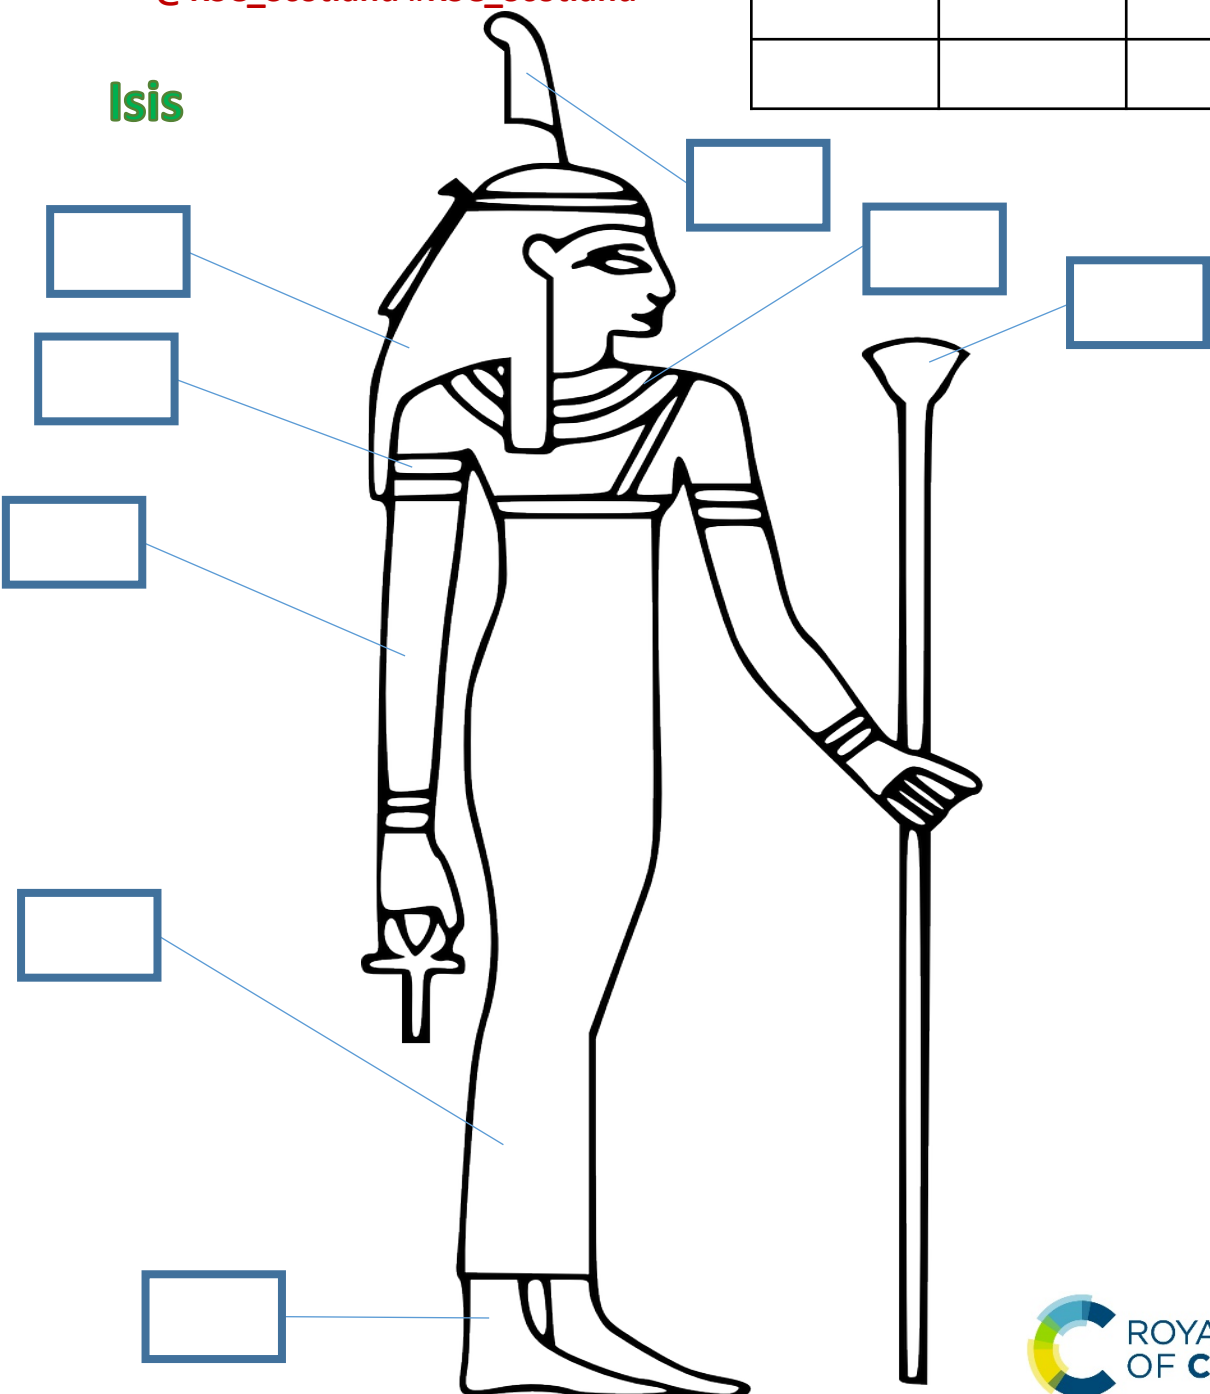

Paint with the pH Scale

The pH scale measures how acidic or basic a substance is. The pH scale ranges from 0 to 14. A pH of 7 is neutral. A pH less than 7 is acidic. A pH greater than 7 is alkaline.

- Choose your favourite colour to complete the picture
- Use the information sheets to work out what pH the colours are and whether they are Acidic, Neutral or Alkaline

Share your artwork with us on Twitter
[@RSC_Scotland](#) #RSC_Scotland

Colour	pH	Acidic, Neutral or Alkaline

Isis