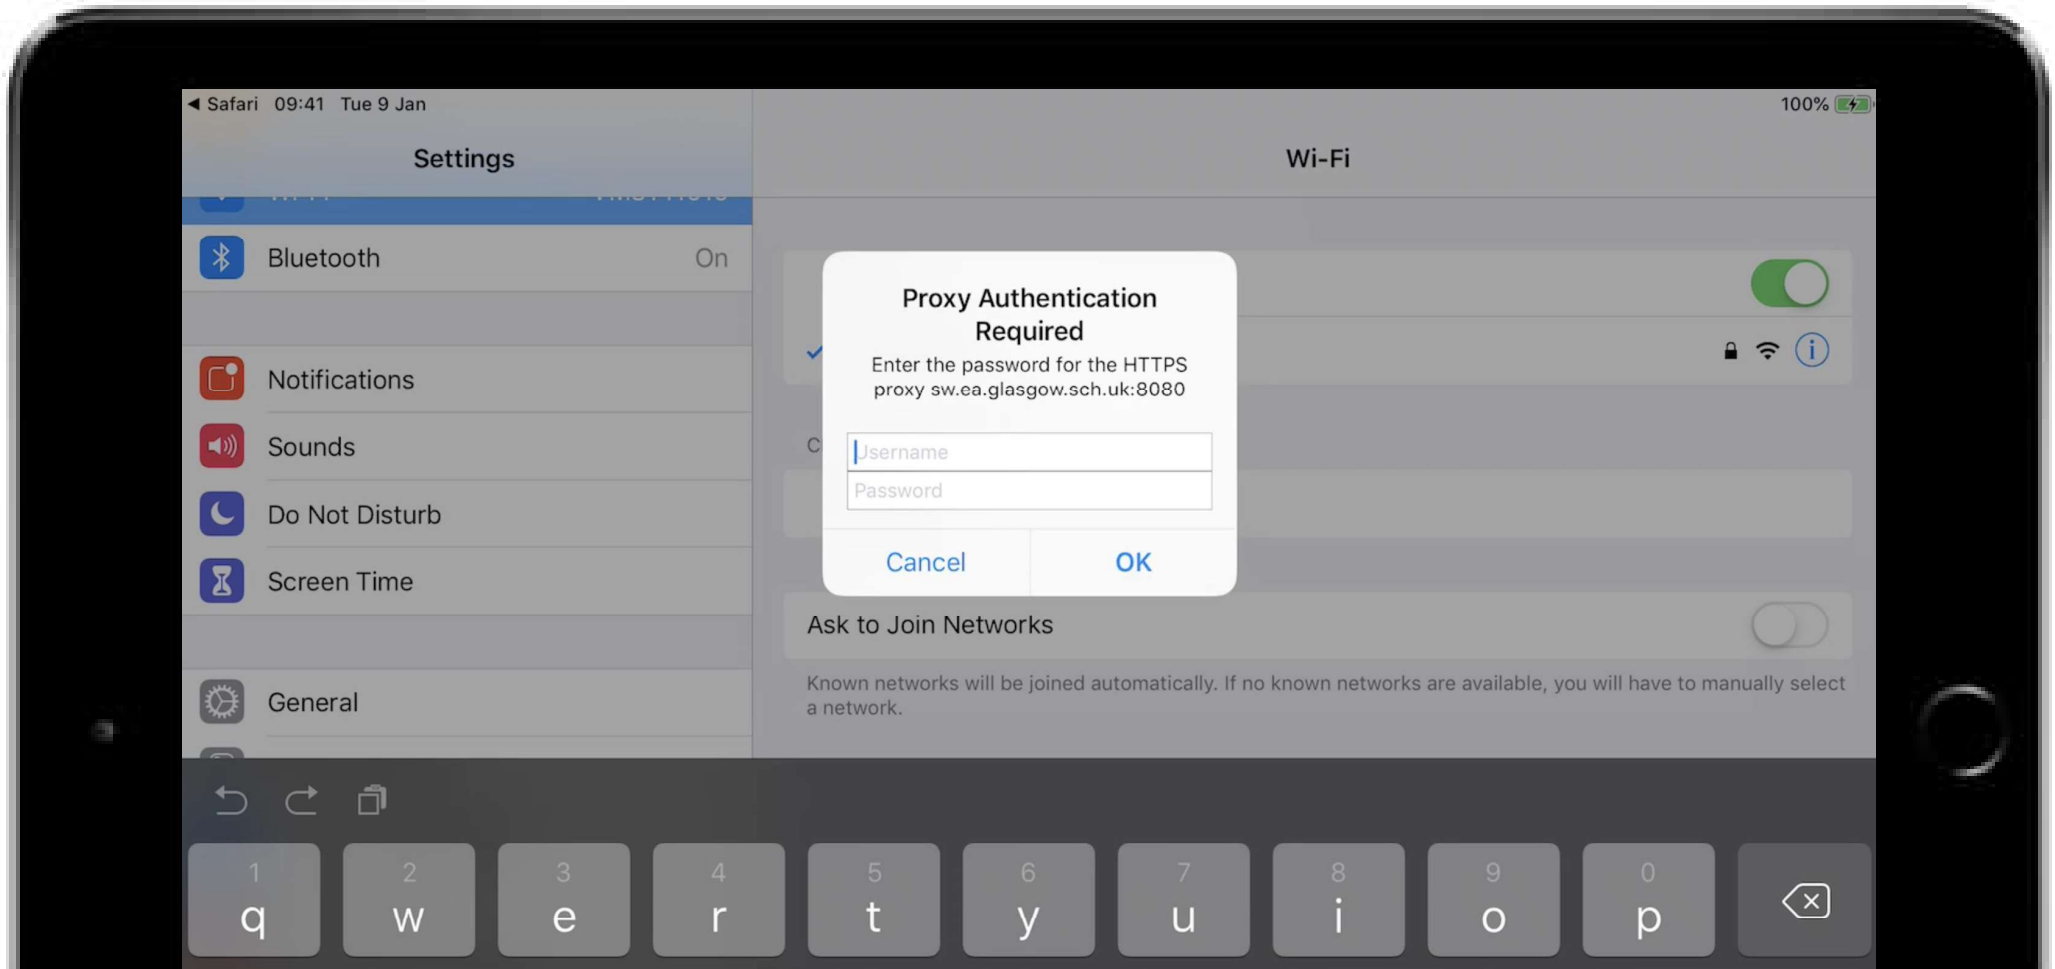

Welcome to the BBC

Monday, 3 August

Eight ways easing lockdown has changed the UK

How to use the 'eat out to help out' scheme

The boss who bounced her way from £200 to £3m

You're in! Well done.
If NOT, please check out the next slides.

If this keeps coming up:

1. Try your password again - retype carefully.
2. Do you need to update your password on a desktop computer? Ask your teacher for help.
3. Update your iOS Software to the latest version by going to Settings > Software Update.