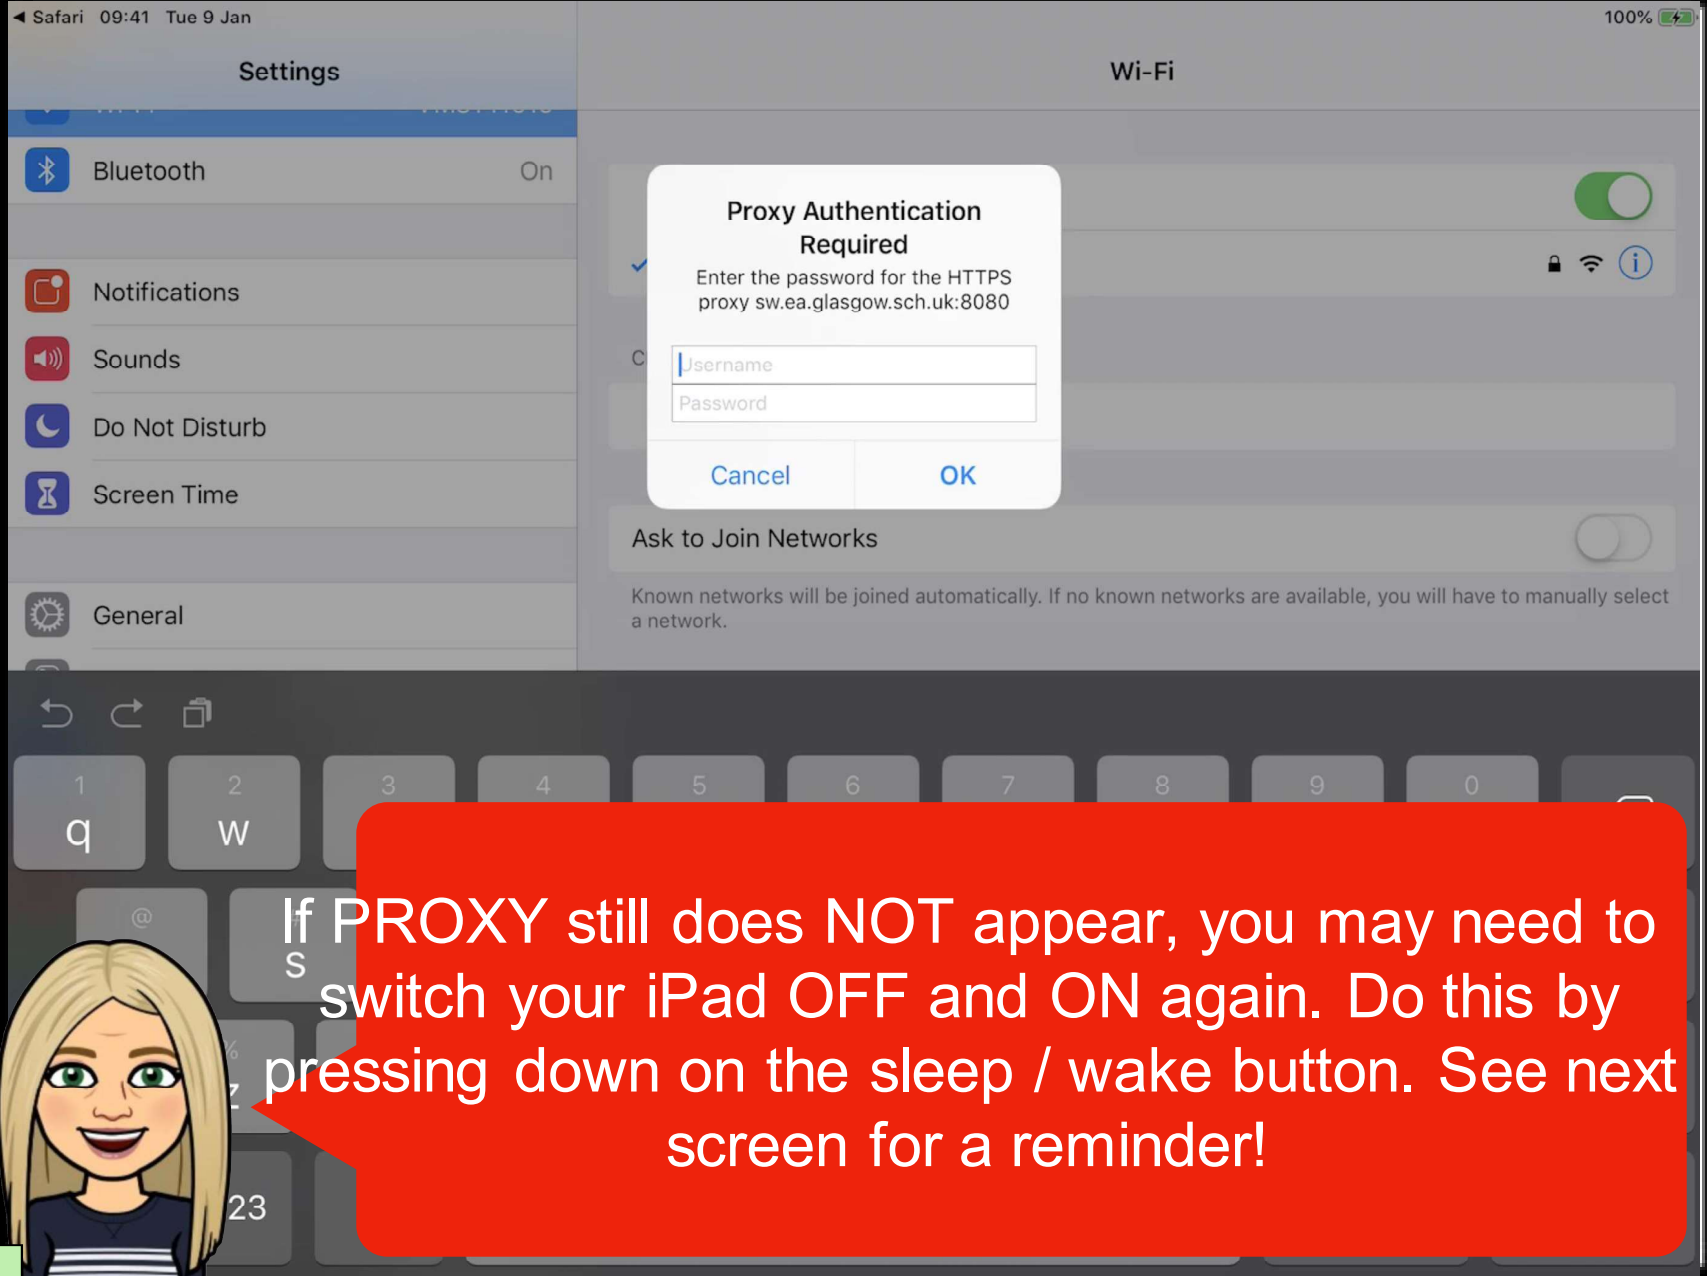

XMA Test1

Apple ID, iCloud, iTunes & App Store

Airplane Mode

Wi-Fi

NOWTVIBXLB_EXT

Wi-Fi

Proxy Authentication Required

Enter the password for the HTTPS proxy sw.ea.glasgow.sch.uk:8080

Username

Password

Cancel

OK

Ask to Join Networks

Notify >

Known networks will be joined automatically. If no known networks are available, you will be notified of

Whenever you see this message, please **DO NOT** ignore or you'll have issues accessing the internet / apps. **PROXY** is like a bouncer - it lets you onto the network. Please enter your GSN (School Computer) login details. These should have been recently reset. Take your time to avoid mistyping and having to retype again!