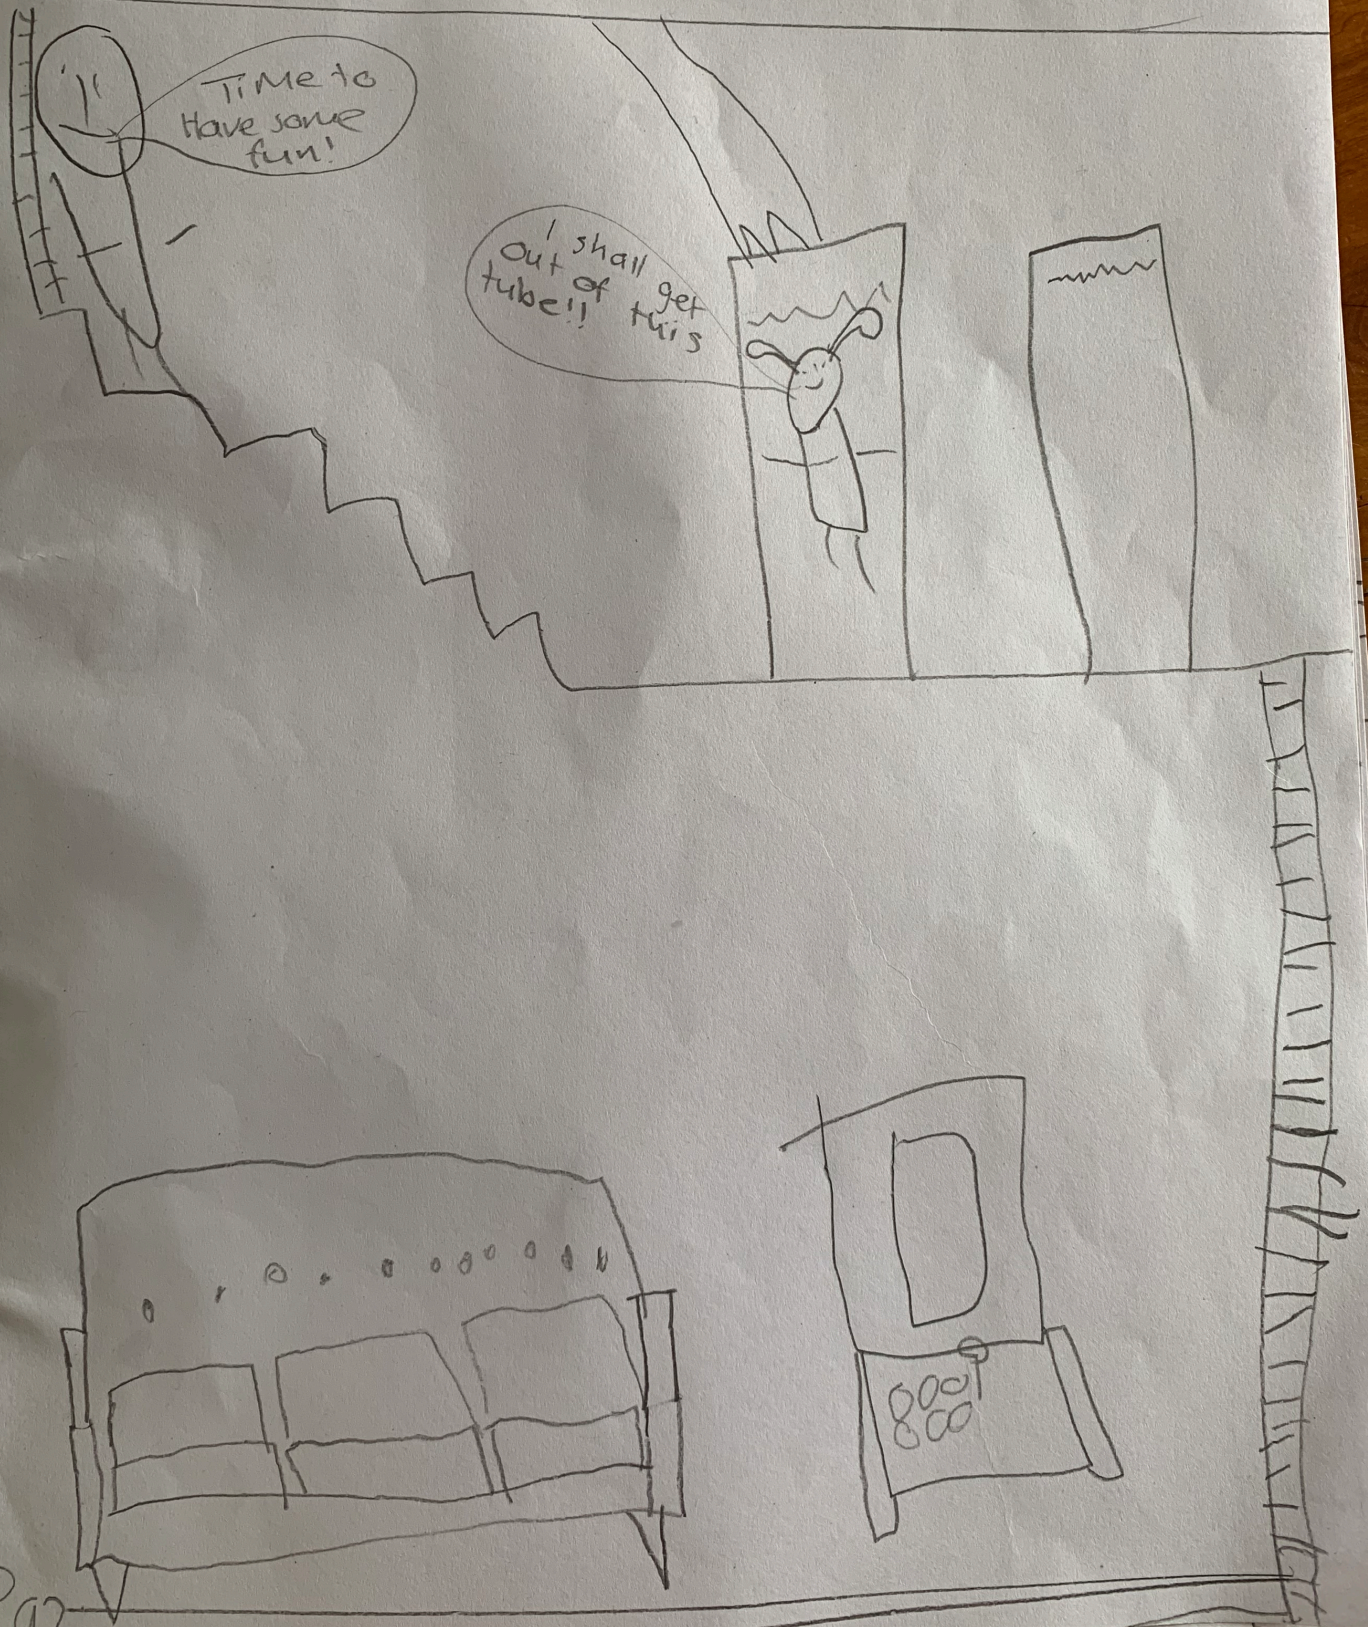

# TERRY THE SUPERHERO OF LIGHTNING

JERRY THE MONSTER  
With his ROAR Attack.

Terry the Super hero kicked Jerry the  
Monster into the water fall of doom!  
where he will never come back from.

The water fall of doom leads to the toxic tube in Terry's Secret base!

THE Alarm Sounds! Terry Comes up the ladder  
to see what's going on. He sees that Jerry has  
Broken free from the toxic tank and is on the run

Terry & Jerry have a battle in the street.  
Now cherry joins Terry in the fight  
against Jerry!!

After an epic fight in the city, Terry and  
Cherry team together to defeat Jerry the  
monster with a cherry lightning bomb!!

After the defeat of Jerry, terry and cherry head back to terry's secret base.