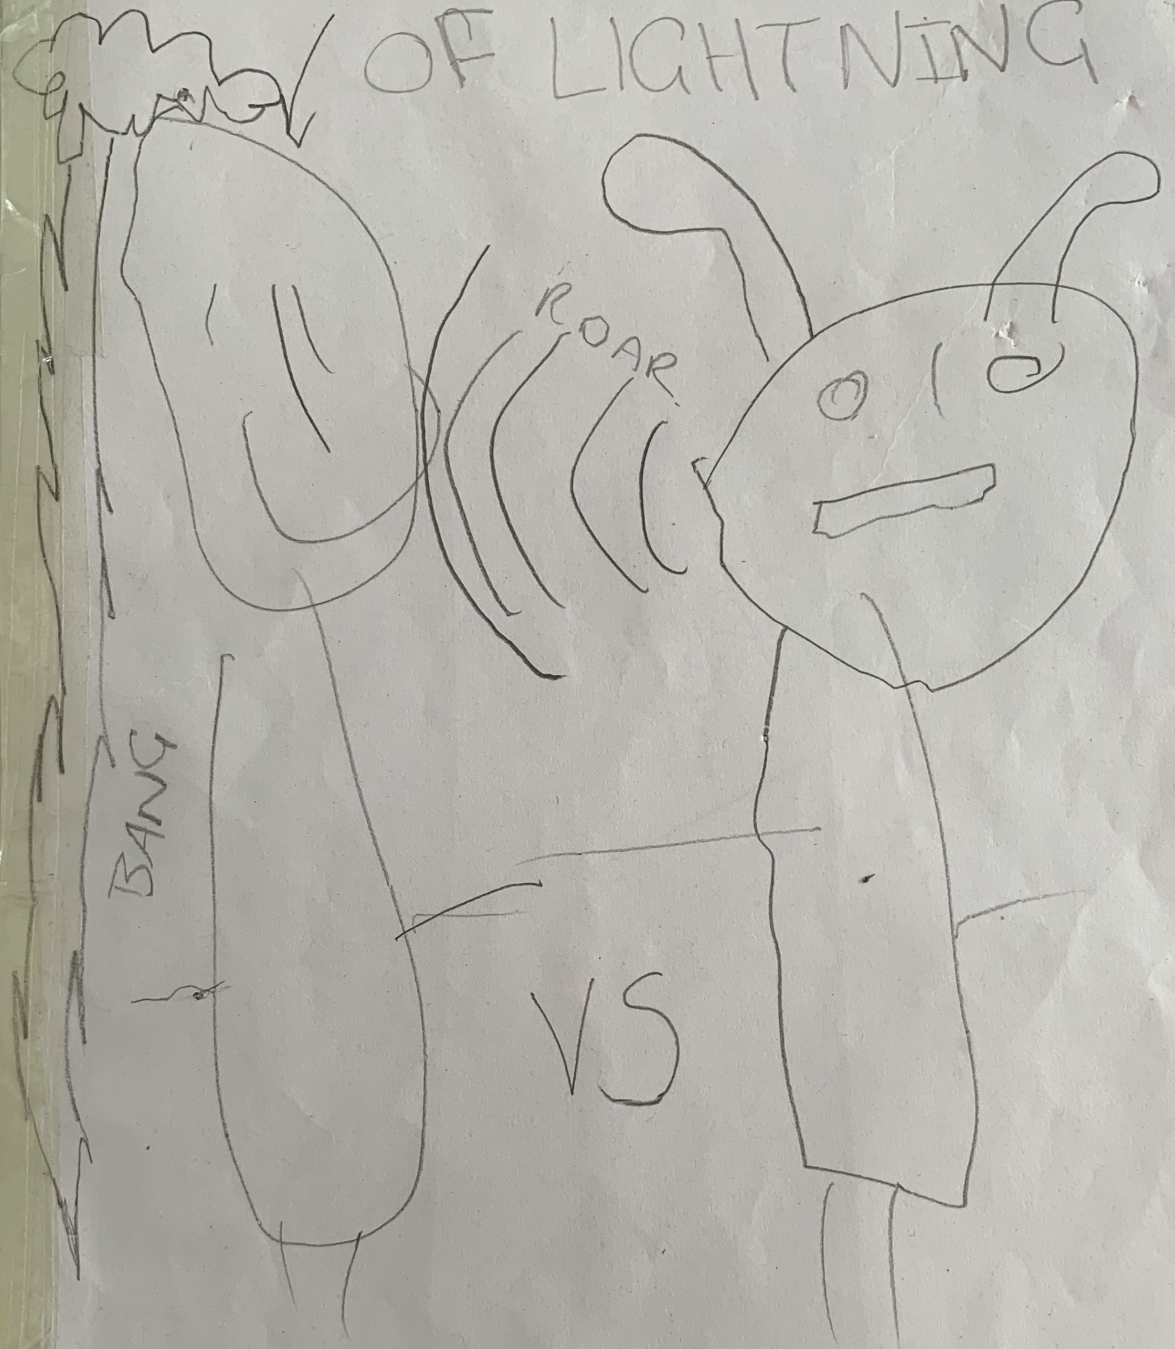

# TERRY THE SUPERHERO OF LIGHTNING

JERRY THE MONSTER  
With his ROAR Attack.

Terry the Super hero kicked Jerry the  
Monster into the water fall of doom!  
where he will never come back from.

The water fall of doom leads to the toxic tube in Terry's Secret base!

THE Alarm Sounds! Terry Comes up the ladder  
to see what's going on. He sees that Jerry has  
Broken free from the toxic tank and is on the run

Terry & Jerry have a battle in the street.  
Now cherry joins Terry in the fight  
against Jerry!!

After an epic fight in the city, Terry and  
Cherry team together to defeat Jerry the  
monster with a cherry lightning bomb!!

After the defeat of Jerry, terry and cherry head back to terry's secret base.