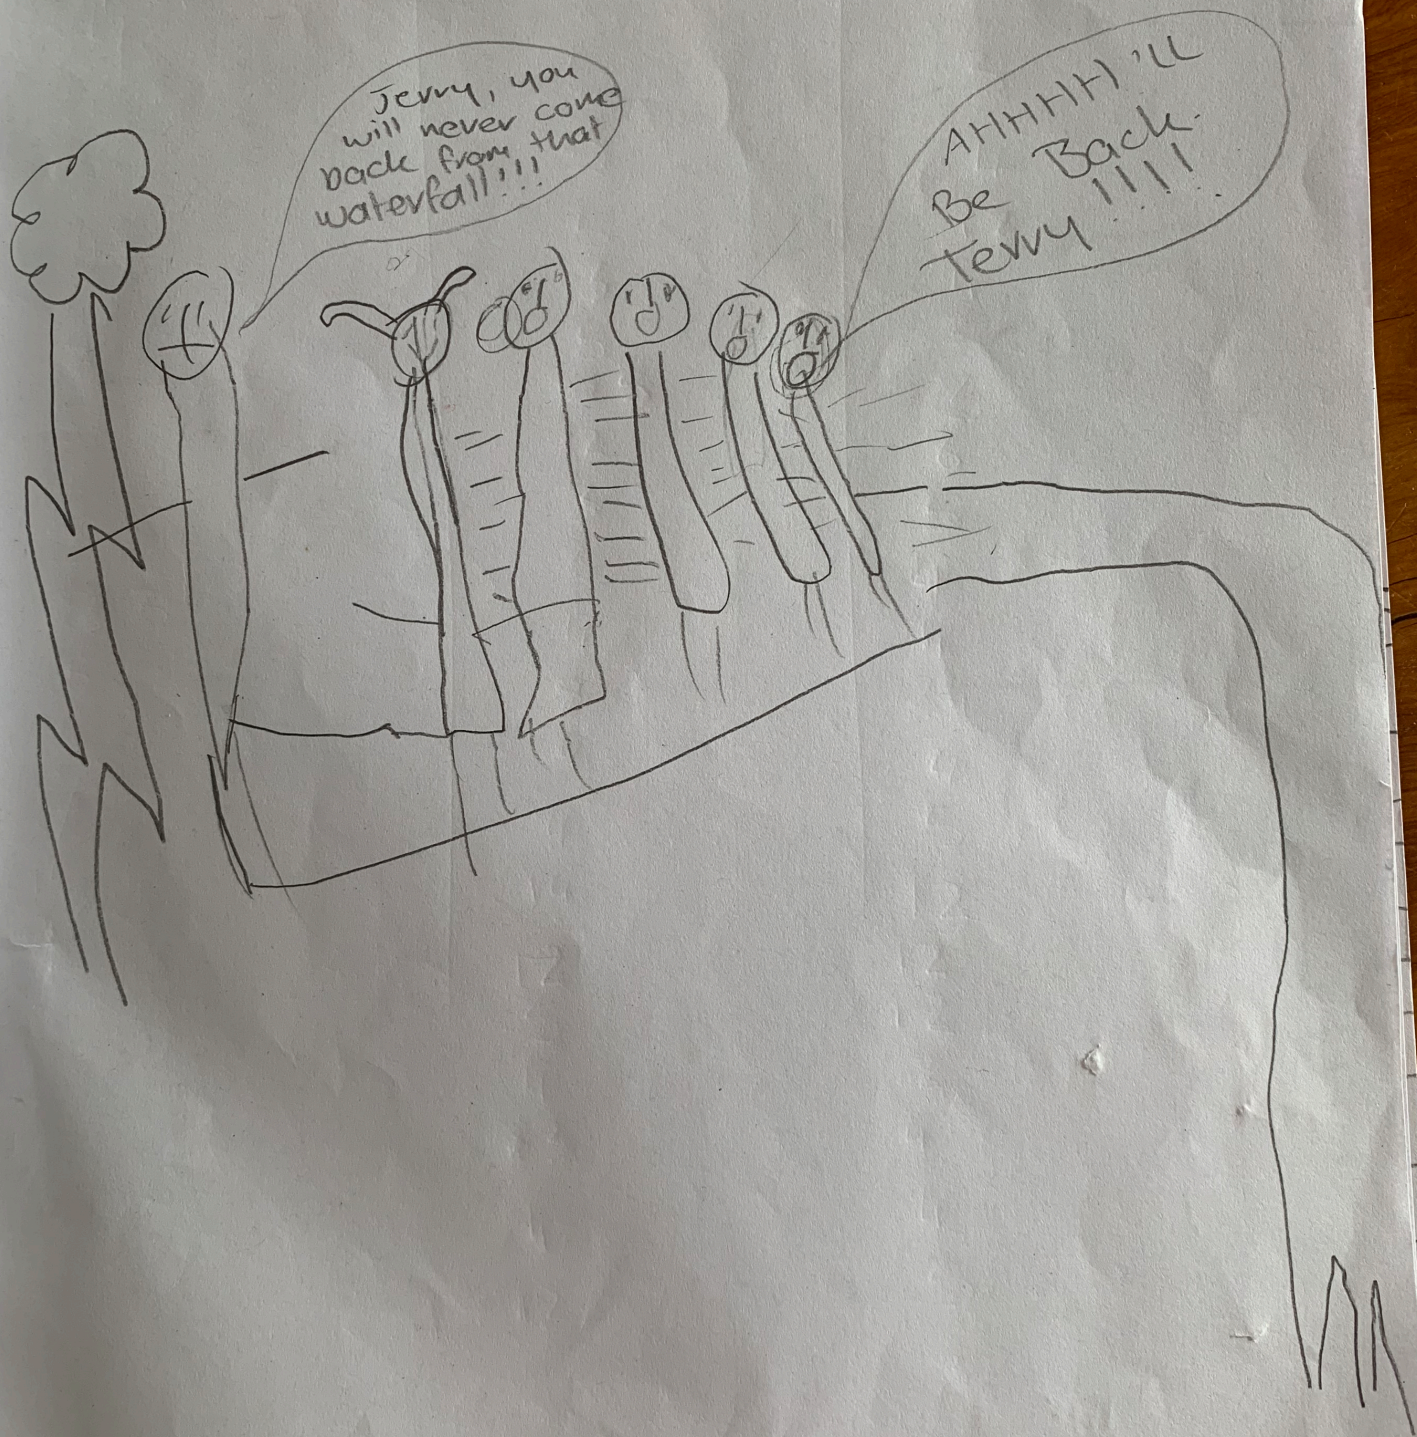

# TERRY THE SUPERHERO OF LIGHTNING

JERRY THE MONSTER  
With his ROAR Attack.

Terry the Super hero kicked Jerry the  
Monster into the water fall of doom!  
where he will never come back from.

The water fall of doom leads to the toxic tube in Terry's Secret base!

THE Alarm Sounds! Terry Comes up the ladder  
to see what's going on. He sees that Jerry has  
Broken free from the toxic tank and is on the run

Terry & Jerry have a battle in the street.  
Now cherry joins Terry in the fight  
against Jerry!!

After an epic fight in the city, Terry and  
Cherry team together to defeat Jerry the  
monster with a cherry lightning bomb!!

After the defeat of Jerry, terry and cherry head back to terry's secret base.