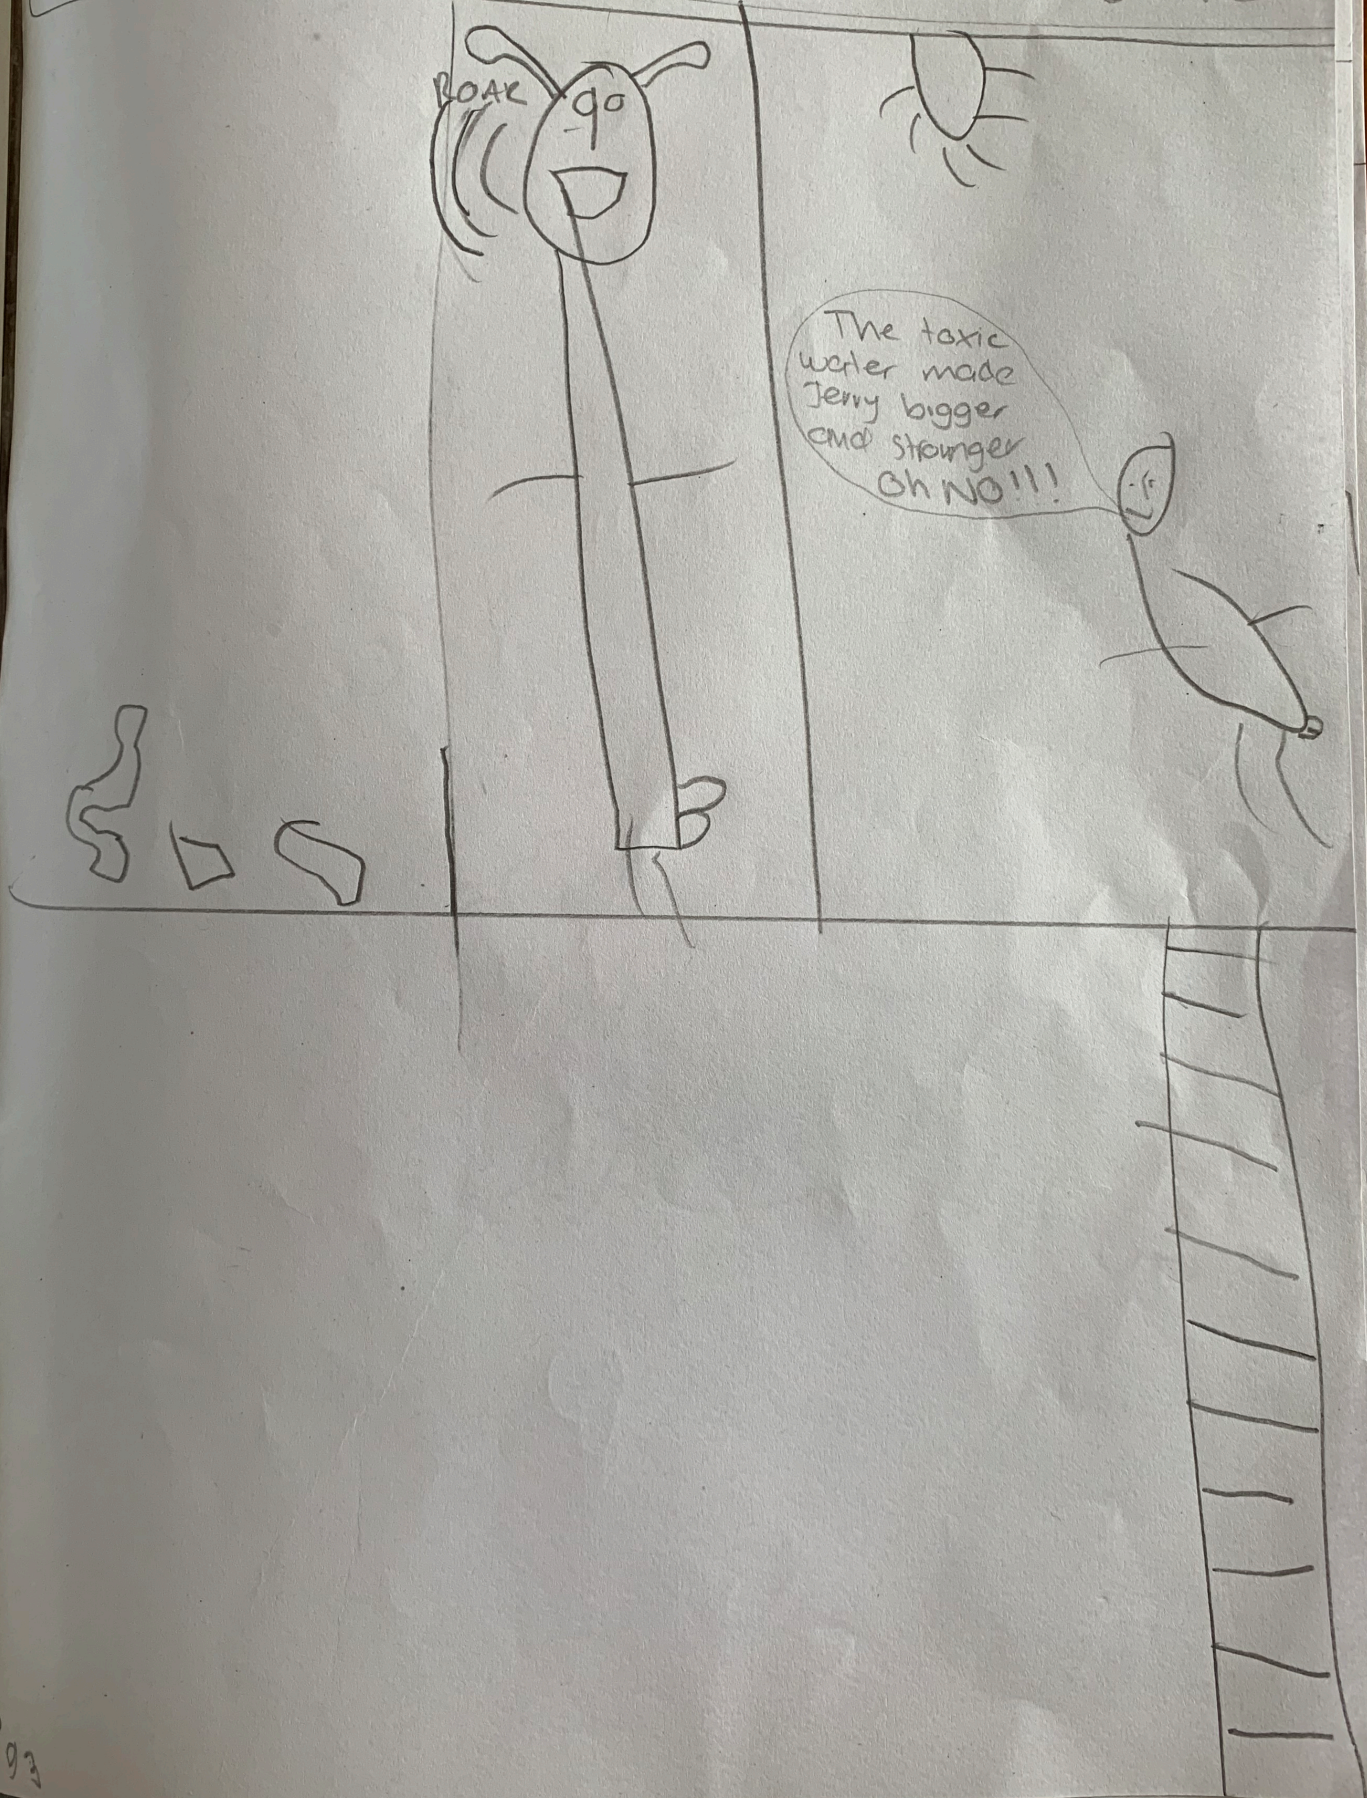

# TERRY THE SUPERHERO OF LIGHTNING

JERRY THE MONSTER  
With his ROAR Attack.

Terry the Super hero kicked Jerry the  
Monster into the water fall of doom!  
where he will never come back from.

The water fall of doom leads to the toxic tube in Terry's Secret base!

THE Alarm Sounds! Terry Comes up the ladder  
to see what's going on. He sees that Jerry has  
Broken free from the toxic tank and is on the run

Terry & Jerry have a battle in the street.  
Now cherry joins Terry in the fight  
against Jerry!!

After an epic fight in the city, Terry and  
Cherry team together to defeat Jerry the  
monster with a cherry lightning bomb!!

After the defeat of Jerry, terry and cherry head back to terry's secret base.