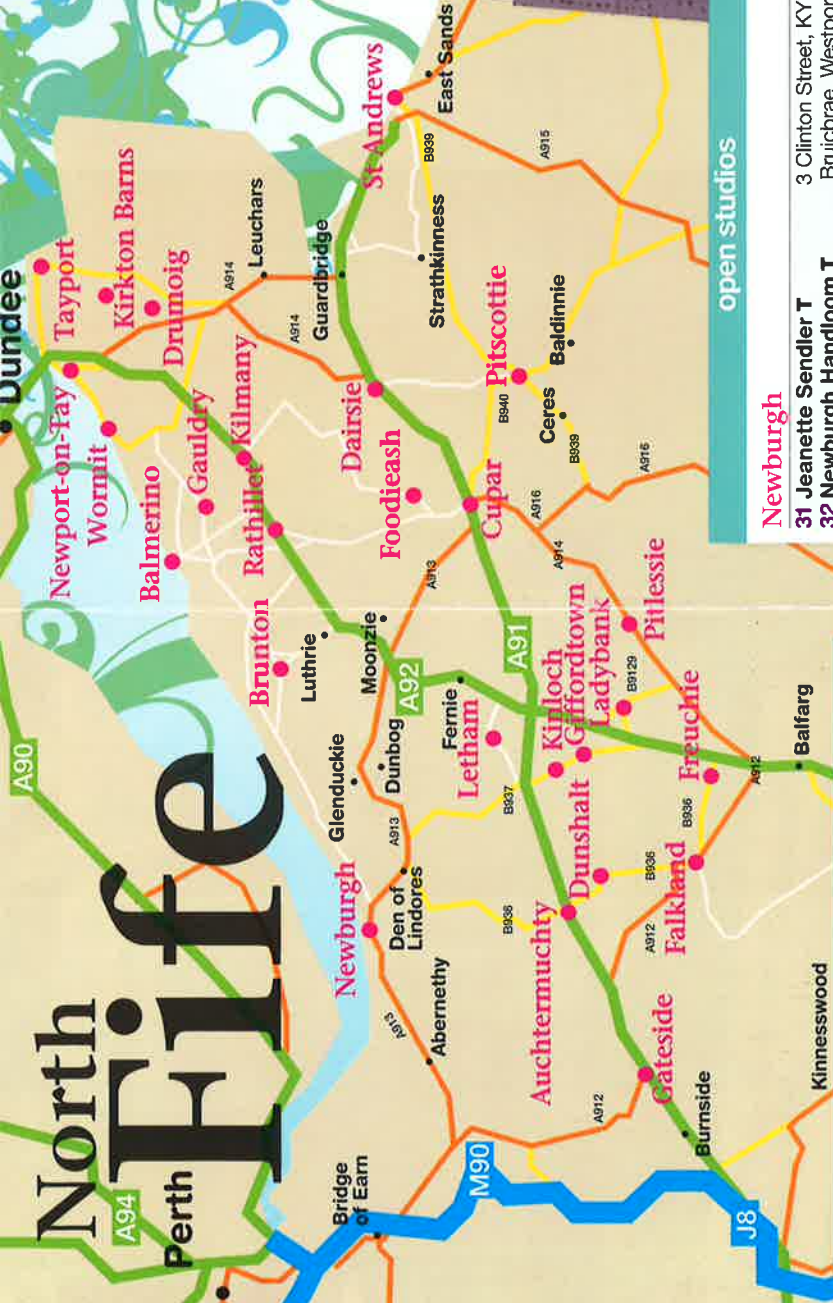

North Fife

open studios

1. **Drummoig**
   18 Lesley Burden P 43 Craigie Hill, KY16 0NA
2. **Kirkton Bams**
   19 Paul Bartlett P 1 Kirkton Bams Cottages, DD6 9PD
3. **Tayport**
   20 Genna Delaney J 47 Tay Street, DD6 9BH
   21 Lindsay Mathers P 35 Ogilvy Street, DD6 9NF
4. **Newport-on-Tay**
   22 Rikki O'Neill Rikoart M, P 97 Tay Street, DD6 8AR
   23 Morag Muir P 2 Grenada Brae, DD6 8AS
   24 Phyllis Fenton P 7 Station Brae, DD6 8DQ
   25 Scott Hawkins M 8 Servite House, Kinbrae Park, Gardens DD6 8JX
5. 26 Kit Martin Ph 1 Beechwood Terrace East, DD6 8JG
   27 Helen Glassford P 8 Wellpark Terrace East, DD6 8HT
6. **Wormit**
   28 Deborah Phillips P Woodhaven Arts, between 95 and 97 Riverside Road, DD6 8LG
   29 Josephine Gillespie P, M, J 6 Erich Road, DD6 8NN
   30 Jean Duncan P 31 Riverside Road, DD6 8LL

open studios

1. **Newburgh**
   31 Jeanette Sandler T 3 Clinton Street, KY14 6DP
   32 Newburgh Handloom T Bruicbrae, Westport Road, KY14 6DU
2. 33 Alison McIntyre C 187 High Street, KY14 6DY
   34 Philippa Johnston P, Mw 16 Shorehead, KY14 6BH
3. **Gateside**
   35 Jim Shears Mws, S Gateside Mills, KY14 7SU
   35 Marj Bond P Gateside Mills, KY14 7SU
4. **Auchtermuchty**
   36 Moya Stewart C Balquhider Gallery, KY14 7HP
   36 John Smith W Balquhider Gallery, KY14 7HP
   37 Scott Blodgett P 11 Crosshills, KY14 7AX
   38 Bun Mitchell T 48a High Street, KY14 7AP
   39 Audrey Reid J 11 High Street, KY14 7AP
   40 Andrea McMillan T 5 Back Dykes, KY14 7AB
   41 Deborah Cameron C Southfield Farm House, Cupar Road, KY14 7EN
5. **Dunshalt**
   42 Jenni Gudgeon Ph, M 6 Ladybank Road, KY14 7HG
   43 Beary Tales T 7 Ladybank Road, KY14 7HG
   44 Laura Appere P 3 Chapel Road, KY14 7EZ
6. **Giffordtown**
   45 Pat Holland P Gifford Farm, Village Road, KY15 7UW
   45 Ian Ledward M

open studios

1. **Letham**
   46 Molly Bullick M, T High Doocot, 23 School Brae, KY15 7RN
2. **Kinloch**
   47 Max McCance W Kinloch Woodworks & Gallery, KY15 7UT
3. **Ladybank**
   48 Sharon Black P Clarendon Villa, Cupar Road, KY15 7LS
   49 Rosemary McAllister T 46 Golf Street, KY15 7NT
   50 Rachael Taylor PH 13 Golf Street, KY15 7NT
   51 Tracey McSparran J 2 Shore Dale, Victoria Road, KY15 7LJ
   52 Gilli B Illustration P 32 Church Street, KY15 7LE
   53 Jean Ashcroft P 'Starlea Studio' 24 Monkstown, KY15 7JX
   54 Zoe Darbyshire MM, P, Ph, S Firlands, 23 Monkstown, KY15 7JX
4. 55 Kirsty Lorenz P Artist Studio, Platform 2, Ladybank Railway Station, KY15 7JT
   56 Claire Heminsley MM, T Off the Rails Art House, Victoria Street, KY15 7JT
5. **Falkland**
   57 Sandra Davie P The Woodland Hub, Falkland Estate, KY15 7AE
   57 Joseph Davie P, C The Woodland Hub, Falkland Estate, KY15 7AE
   58 David McKeen W Chancefield, Falkland Estate, KY15 7AE
   59 Anne Barclay J Tigh Sgoil, Pleasance, KY15 7AN
   60 Joan Potts C 63 South Street, KY15 7AT
6. **Freuchie**
   61 Sylvia Scott P Whitefield Cottage, High Street, KY15 7EZ
   62 Theresa Gourlay P Rose Cottage, Back Street, KY15 7EL
7. **Pitlessie**
   63 Steve Bretel P Stanmore House, Malt Row, KY15 7SY
8. **Digital exhibition only**
   64 Caroline John J <https://openstudiosfife.co.uk/artists-media>

KEY