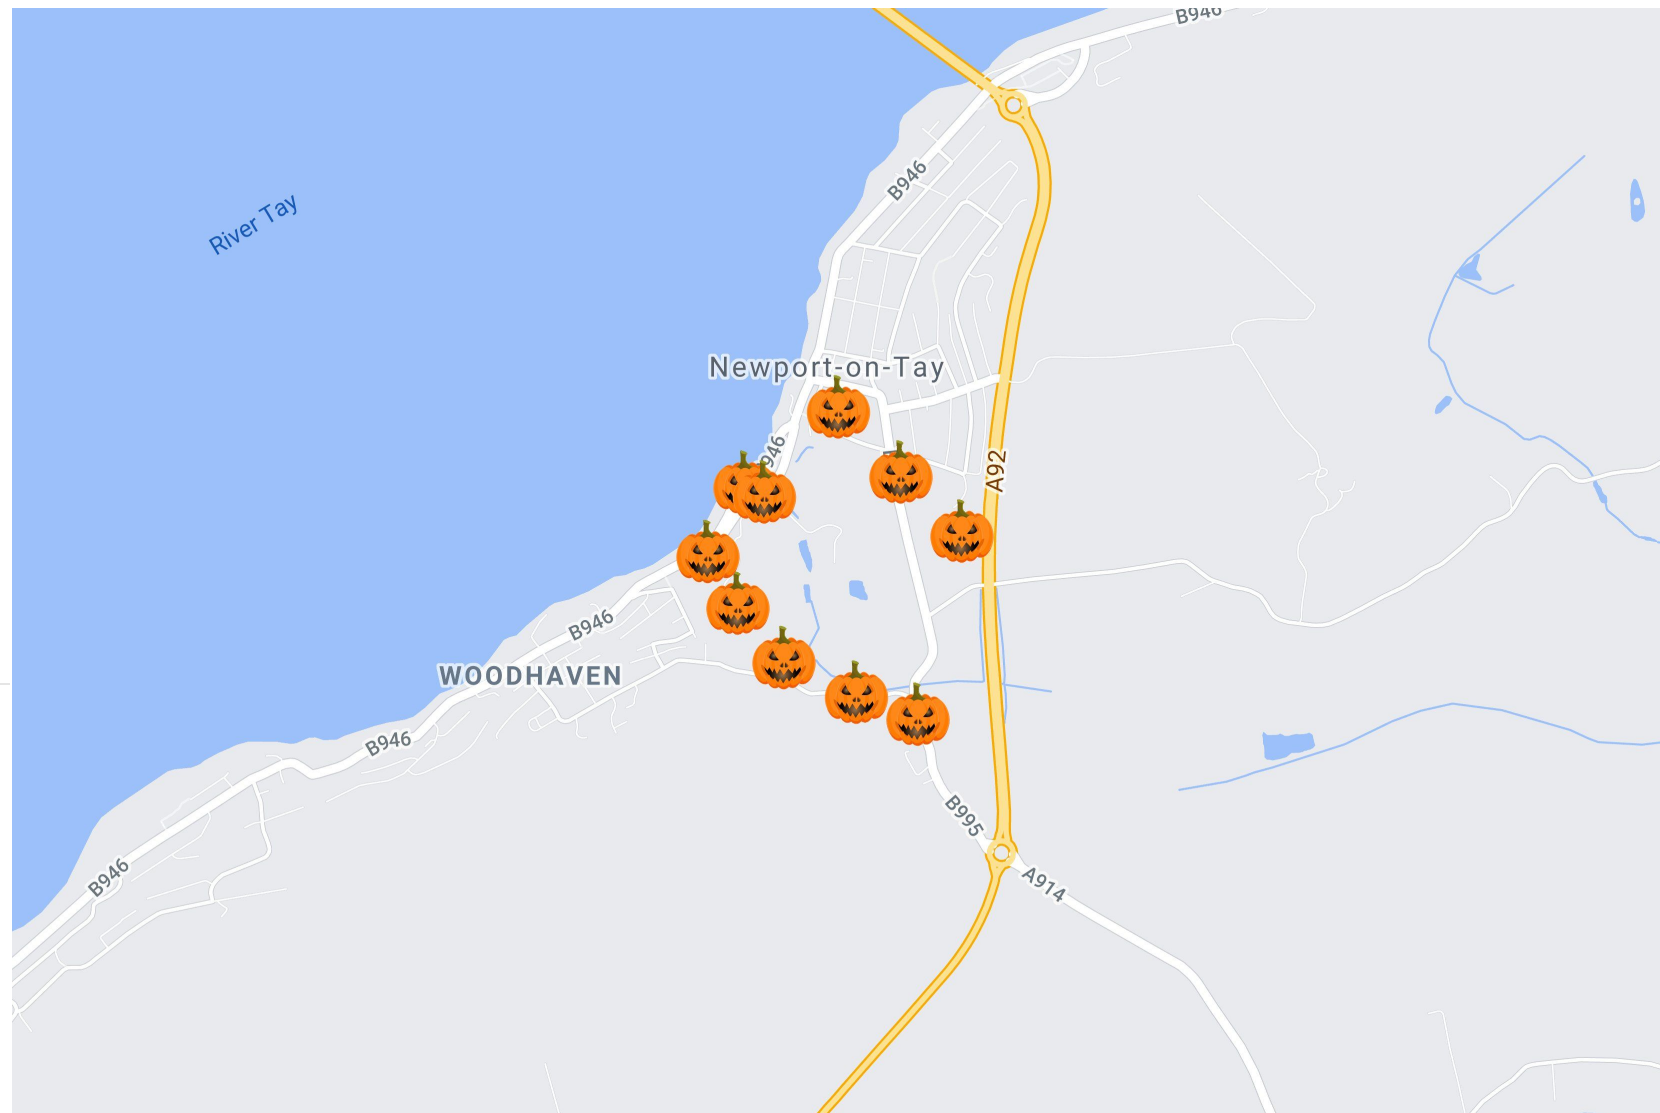

NEWPORT PRIMARY PARENT COUNCIL PUMPKIN TRAIL

PUMPKIN TRAIL

CAN YOU FIND THE 10 PUMPKINS AND DISCOVER THE MAGIC SPELL?

SCAN THE QR CODE TO ACCESS THE TRAIL AND JOIN IN THE SPOOKY FUN FROM THURSDAY 28TH OCTOBER TO 31ST OCTOBER 2021.

TO BE IN WITH A CHANCE TO WIN A PRIZE EMAIL ANSWERS TO : newportontaypc@gmail.com

Newport Parent Council Pumpkin Trail 2021

Pumpkins

-  Pumpkin 1 Newport PS
-  Pumpkin 3 Tennis Courts
-  Pumpkin 2 Victoria Park
-  Pumpkin 5 Library
-  Pumpkin 4 Boat Brae
- 
- Pumpkin 6 Tayfield Estate Gates
-  Pumpkin 8 Kinbrae Park
-  Pumpkin 9 Nature Trail
-  Pumpkin 7 Boat
-  Pumkin 10 Kirk Road

Find the 10 Pumpkins

PUMPKIN HUNT

Can you find all of the pumpkins on the Halloween trail?
Write the letter found on the correct coloured pumpkin to discover a magical spell!

PUMPKIN HUNT

Can you find all of the pumpkins in the Halloween Hunt, then answer every question or riddle?
Write your answers next to the correct colour pumpkin.