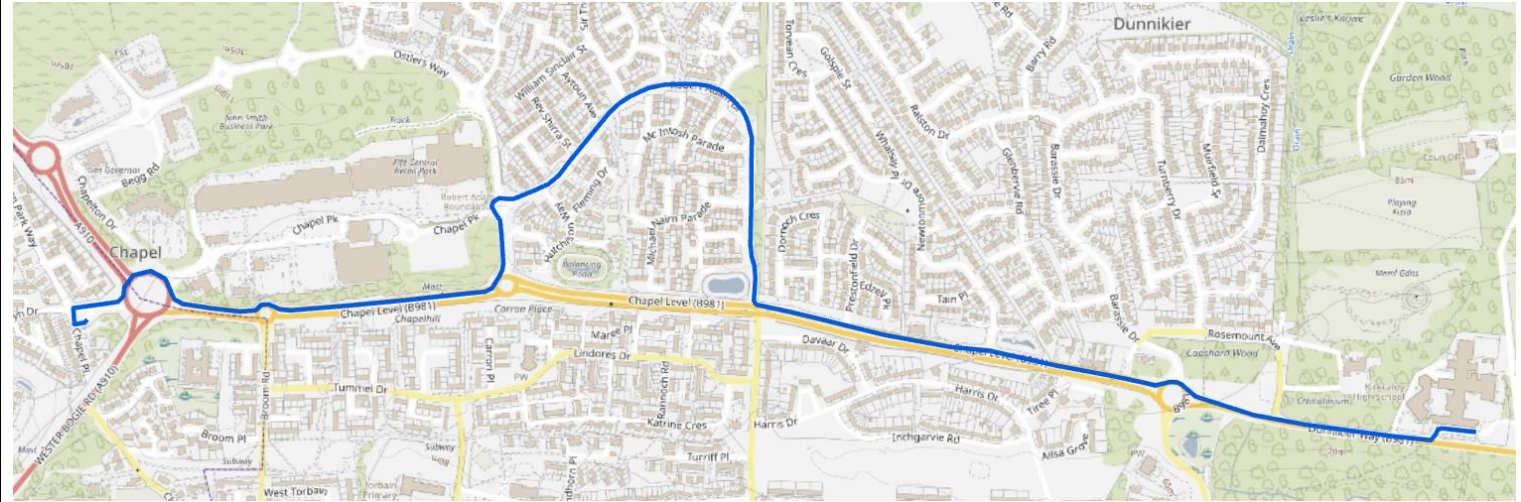

MF/KC2

BLUE

74 SEATS

MOFFAT AND
WILLIAMSON

SAUCHENBUSH AND
TEMPLEHALL

AM ROUTE

PM ROUTE

MF/KC3

BLUE

70 SEATS

EAZY COACH HIRE

CHAPEL AND ROBERT

ADAM DRIVE

AM ROUTE

PM ROUTE

Reproduced by permission of Ordnance Survey on behalf of HMSO.
© Crown copyright and database right 2023. All rights reserved.
Ordnance Survey Licence number 100023385.
Aerial Photography © copyright Getmapping.