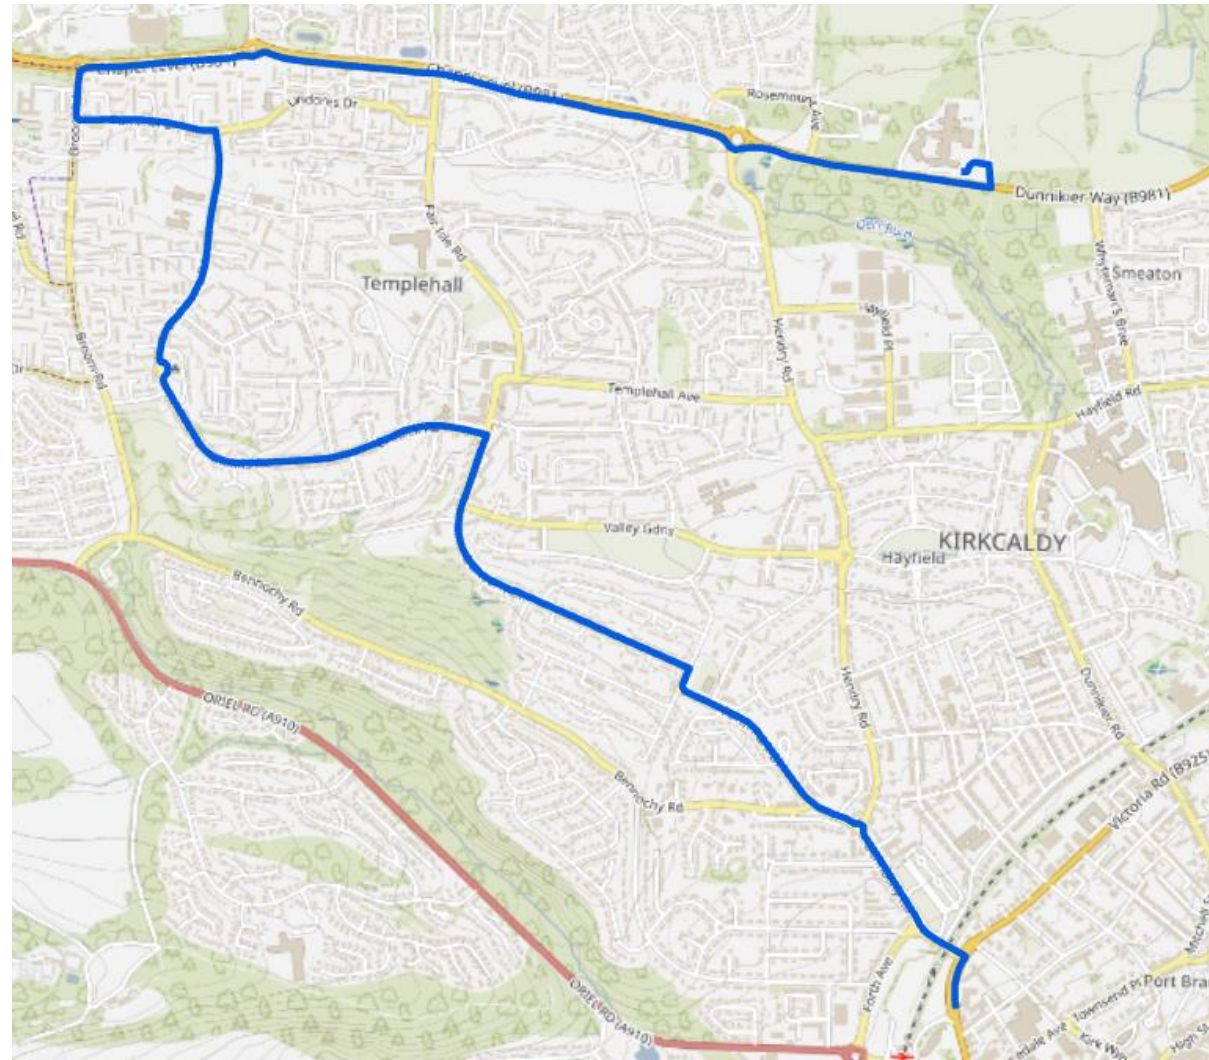

MF/KC2

BLUE

74 SEATS

MOFFAT AND
WILLIAMSON

SAUCHENBUSH AND
TEMPLEHALL

AM ROUTE

PM ROUTE

MF/KC3

BLUE

70 SEATS

EAZY COACH HIRE

CHAPEL AND ROBERT

ADAM DRIVE

AM ROUTE

PM ROUTE

Reproduced by permission of Ordnance Survey on behalf of HMSO.
© Crown copyright and database right 2023. All rights reserved.
Ordnance Survey Licence number 100023385.
Aerial Photography © copyright Getmapping.