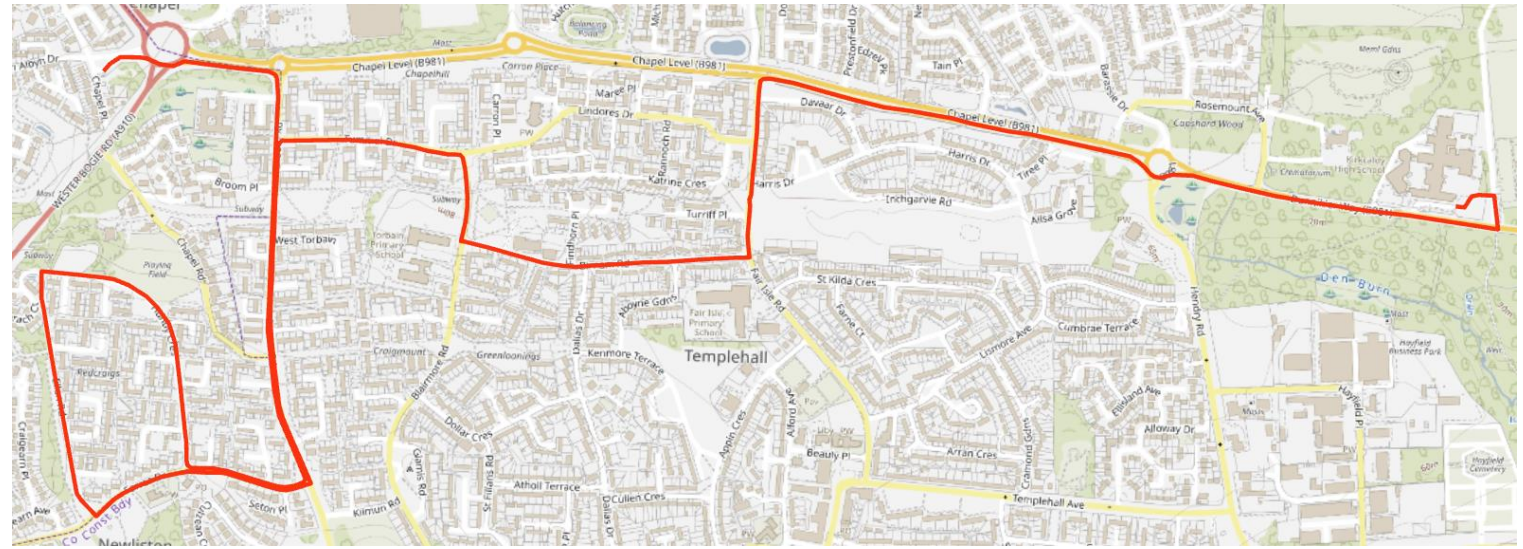

Kirkcaldy High new bus routes from August 2024

MF/KC1

RED

74 SEATS

MOFFAT AND
WILLIAMSON

REDCRAIGS

AM ROUTE

PM ROUTE

MF/KC2

BLUE

74 SEATS

MOFFAT AND
WILLIAMSON

SAUCHENBUSH AND
TEMPLEHALL

AM ROUTE

PM ROUTE

MF/KC3

BLUE

70 SEATS

EAZY COACH HIRE

CHAPEL AND ROBERT

ADAM DRIVE

AM ROUTE

PM ROUTE

Reproduced by permission of Ordnance Survey on behalf of HMSO.
© Crown copyright and database right 2023. All rights reserved.
Ordnance Survey Licence number 100023385.
Aerial Photography © copyright Getmapping.