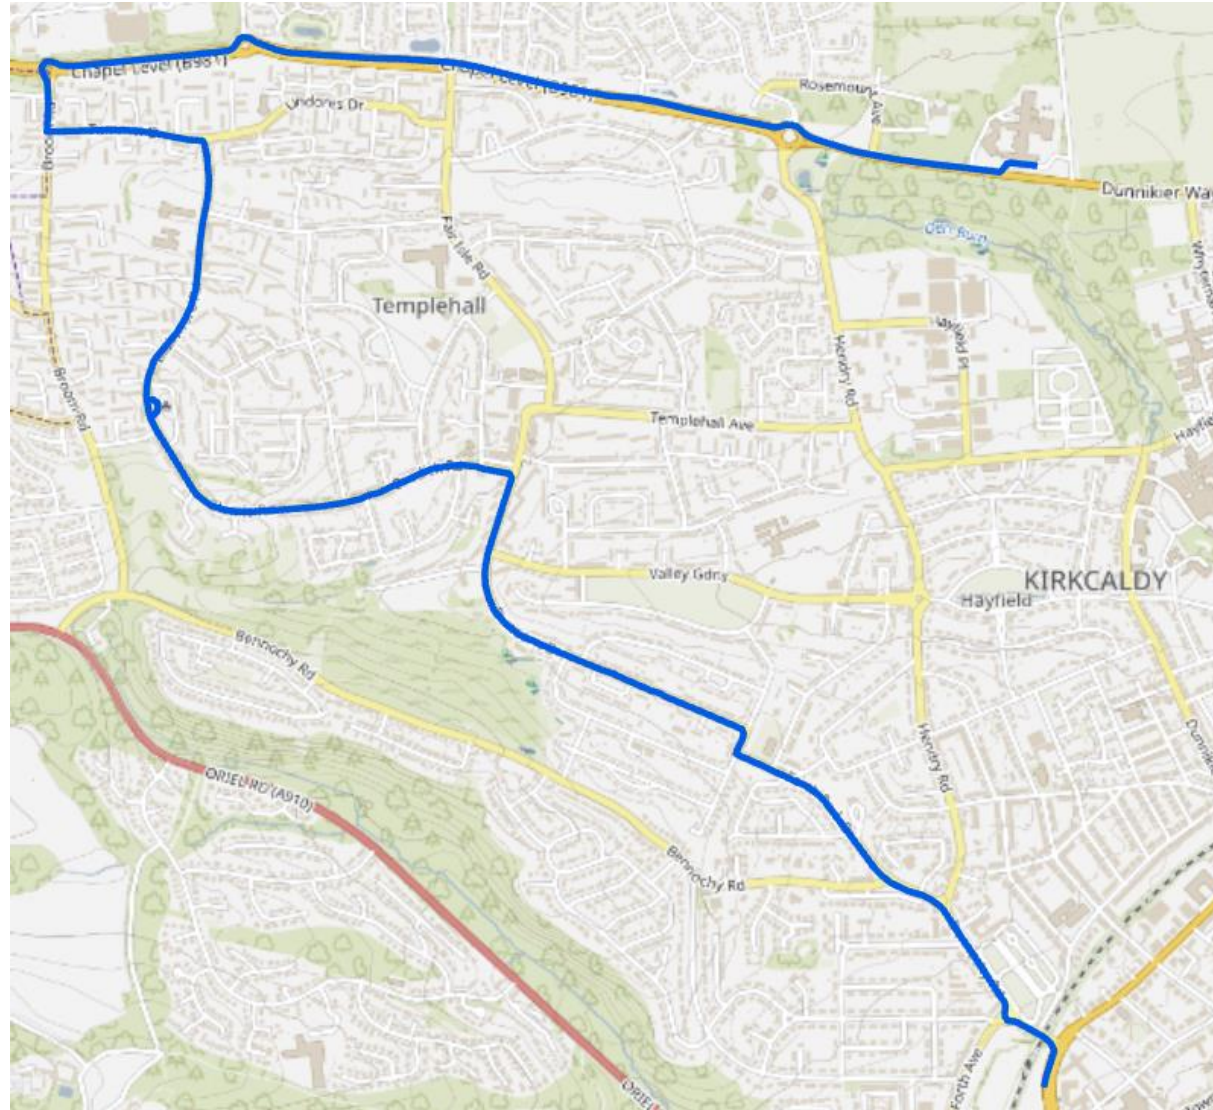

MF/KC2

BLUE

74 SEATS

MOFFAT AND
WILLIAMSON

SAUCHENBUSH AND
TEMPLEHALL

AM ROUTE

PM ROUTE

MF/KC3

BLUE

70 SEATS

EAZY COACH HIRE

CHAPEL AND ROBERT

ADAM DRIVE

AM ROUTE

PM ROUTE

Reproduced by permission of Ordnance Survey on behalf of HMSO.
© Crown copyright and database right 2023. All rights reserved.
Ordnance Survey Licence number 100023385.
Aerial Photography © copyright Getmapping.