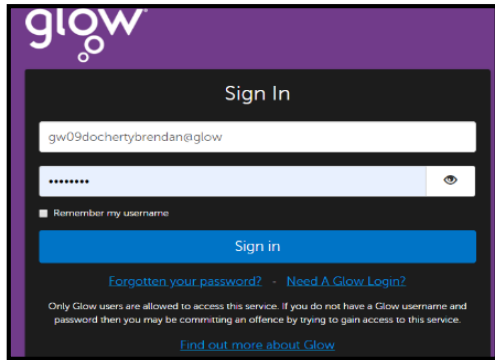

# Joining a New Google Classroom

## On a Laptop

Log in to Glow

Select Google Classroom

Press 'Accept'