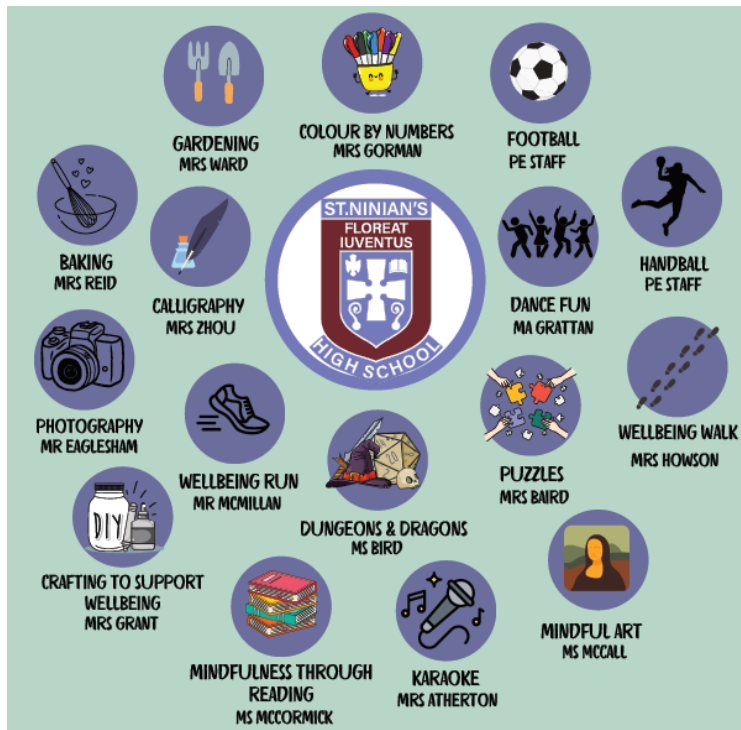

Week Beginning

13th May 2024

St. Ninian's High School

PSHE Newsletter

MENTAL HEALTH AWARENESS WEEK
2024

Faith Matters

prayers

- Morning Mass takes place on Tuesday, Thursday and Friday mornings at 8.25
- Eucharistic Adoration takes place from 12.20-1.00pm every Friday
- Prayer Breakfast Every Wednesday morning from 8am.

NOTICE BOARD

Developing the Young Workforce

DYW Bulletin

WALK TO SCHOOL WEEK 2024

20-24 May 2024

Five-day walking challenge

- Eco-club are running a competition for Walk to School Week 2024.
- Simply keep a **log of your walks** to school **every day** from the 20-24th May and be in for a chance of winning a **PRIZE (badge included)**!
- Collect a **log sheet from the folder outside Sc21** and when complete, return it to the tray inside Sc21 by **Tuesday 28th May**.