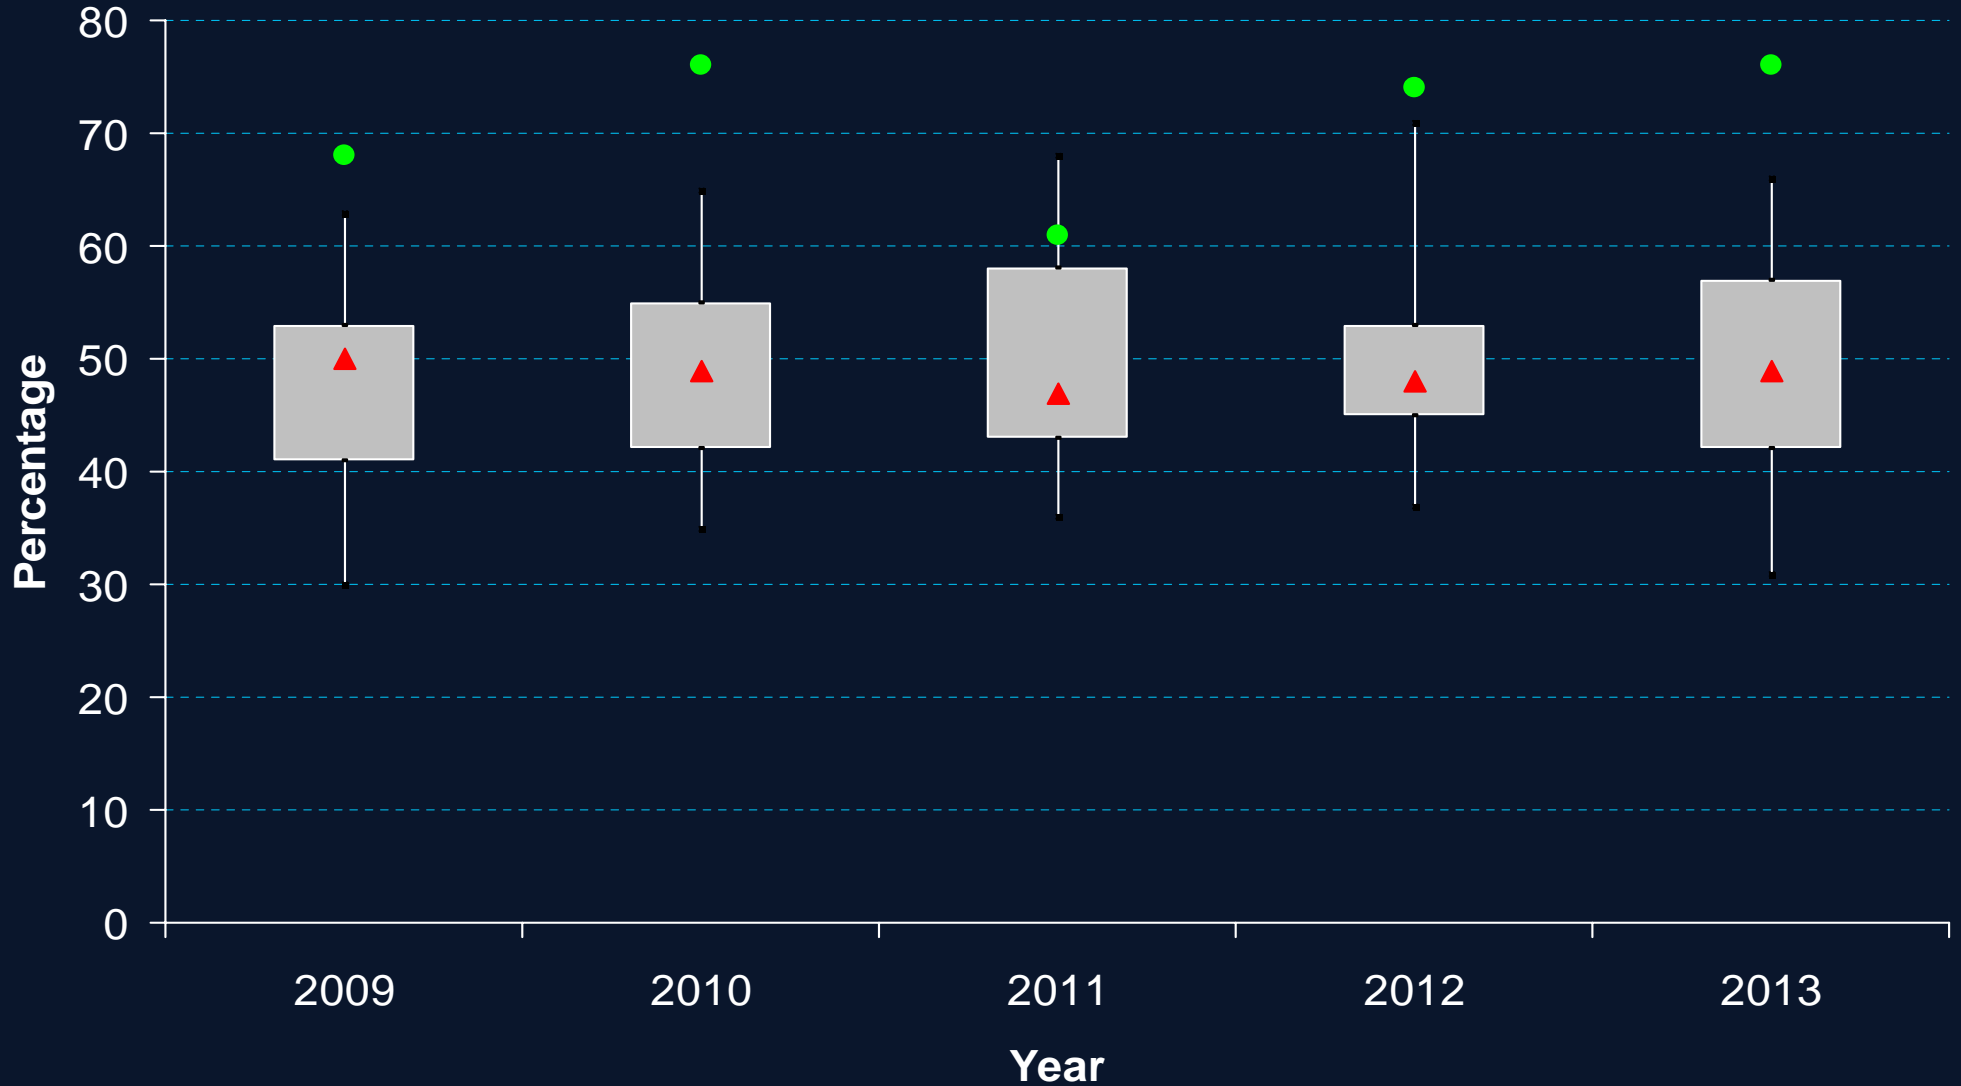

S4 Whole School Attainment for Mearns Castle High School and Comparators: 5 or more at Level 5 or better: Cumulative S4

▲ Median ● This School

S5 Whole School Attainment for Mearns Castle High School and Comparators: 3 or more at Level 6 or better: Cumulative S5

▲ Median ● This School

S5 Whole School Attainment for Mearns Castle High School and Comparators: 5 or more at Level 6 or better: Cumulative S5

▲ Median ● This School

S6 Whole School Attainment for Mearns Castle High School and Comparators: 1 or more at Level 7 or better: Cumulative S6