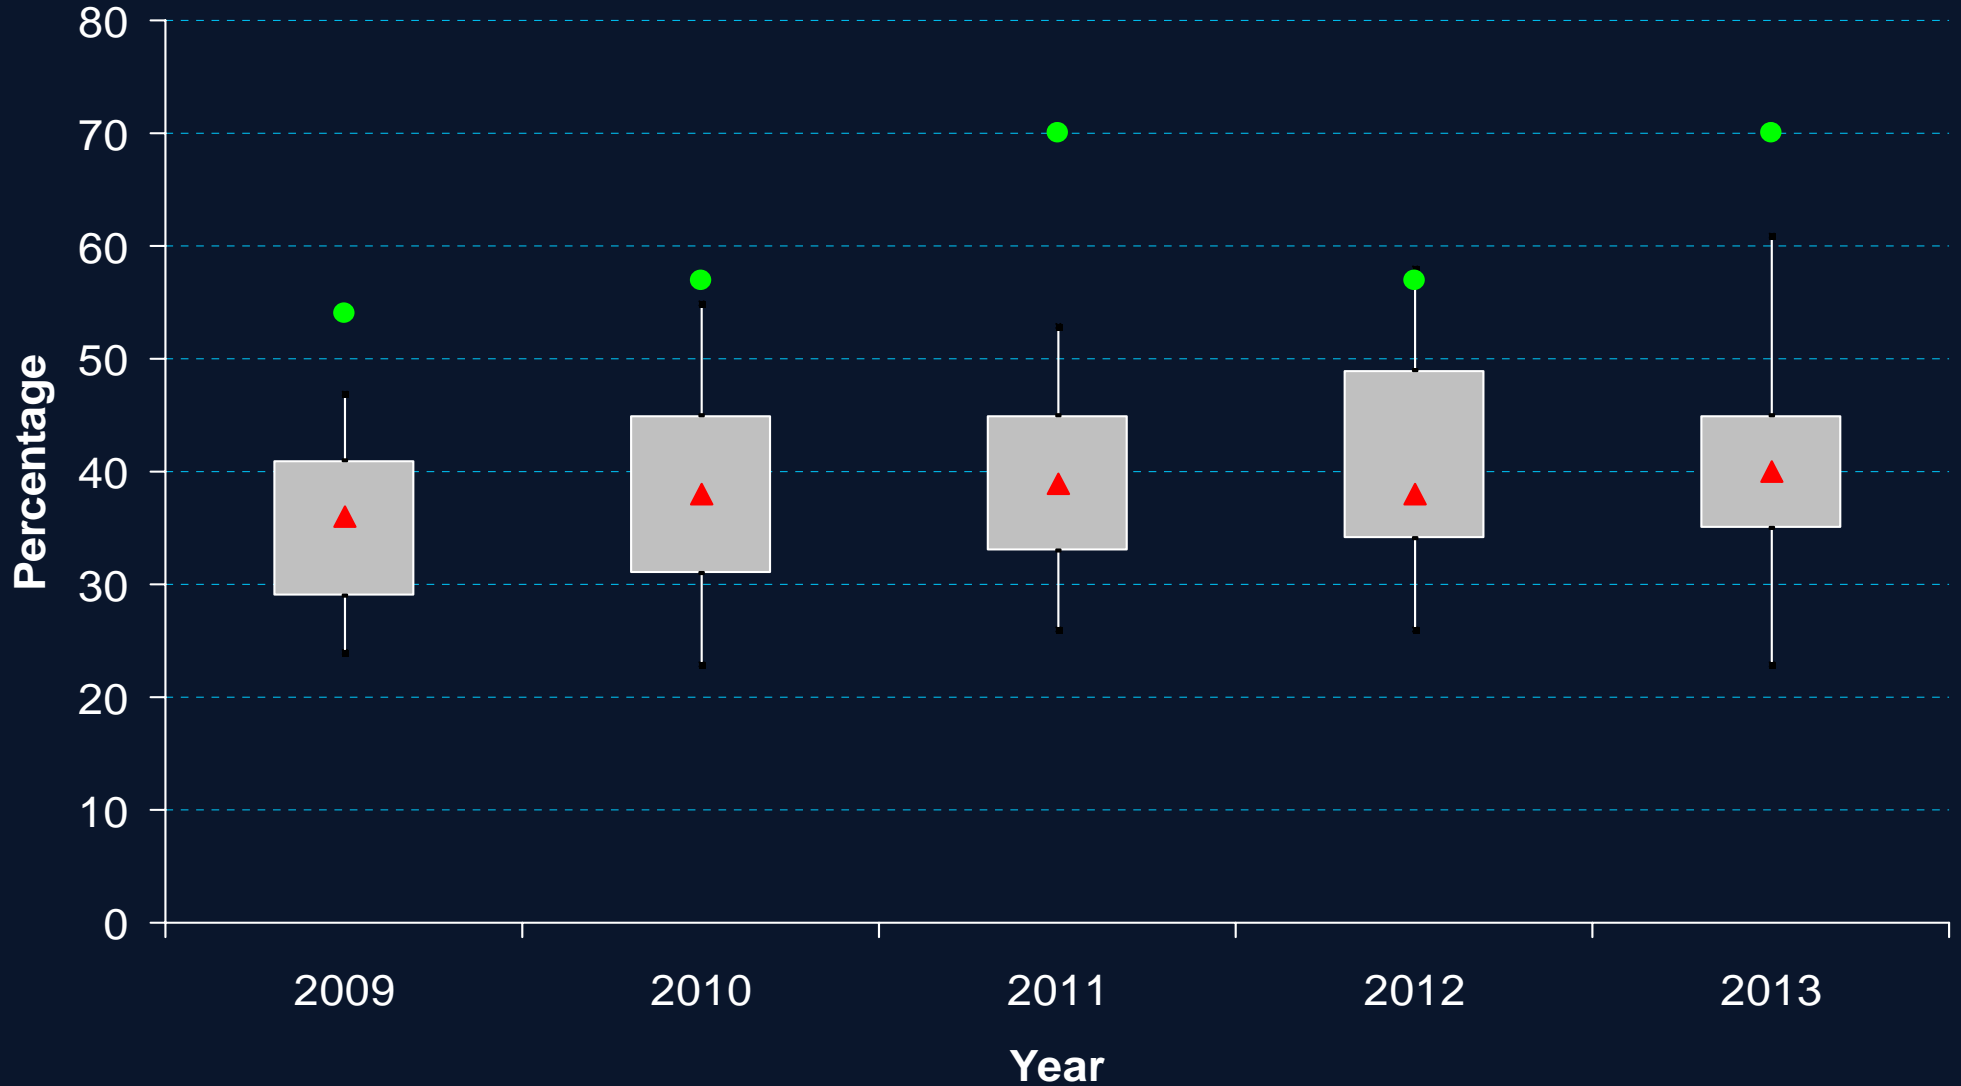

S4 Whole School Attainment for Mearns Castle High School and Comparators: 5 or more at Level 5 or better: Cumulative S4

▲ Median ● This School

S5 Whole School Attainment for Mearns Castle High School and Comparators: 3 or more at Level 6 or better: Cumulative S5

▲ Median ● This School

S5 Whole School Attainment for Mearns Castle High School and Comparators: 5 or more at Level 6 or better: Cumulative S5

▲ Median ● This School

S6 Whole School Attainment for Mearns Castle High School and Comparators: 1 or more at Level 7 or better: Cumulative S6