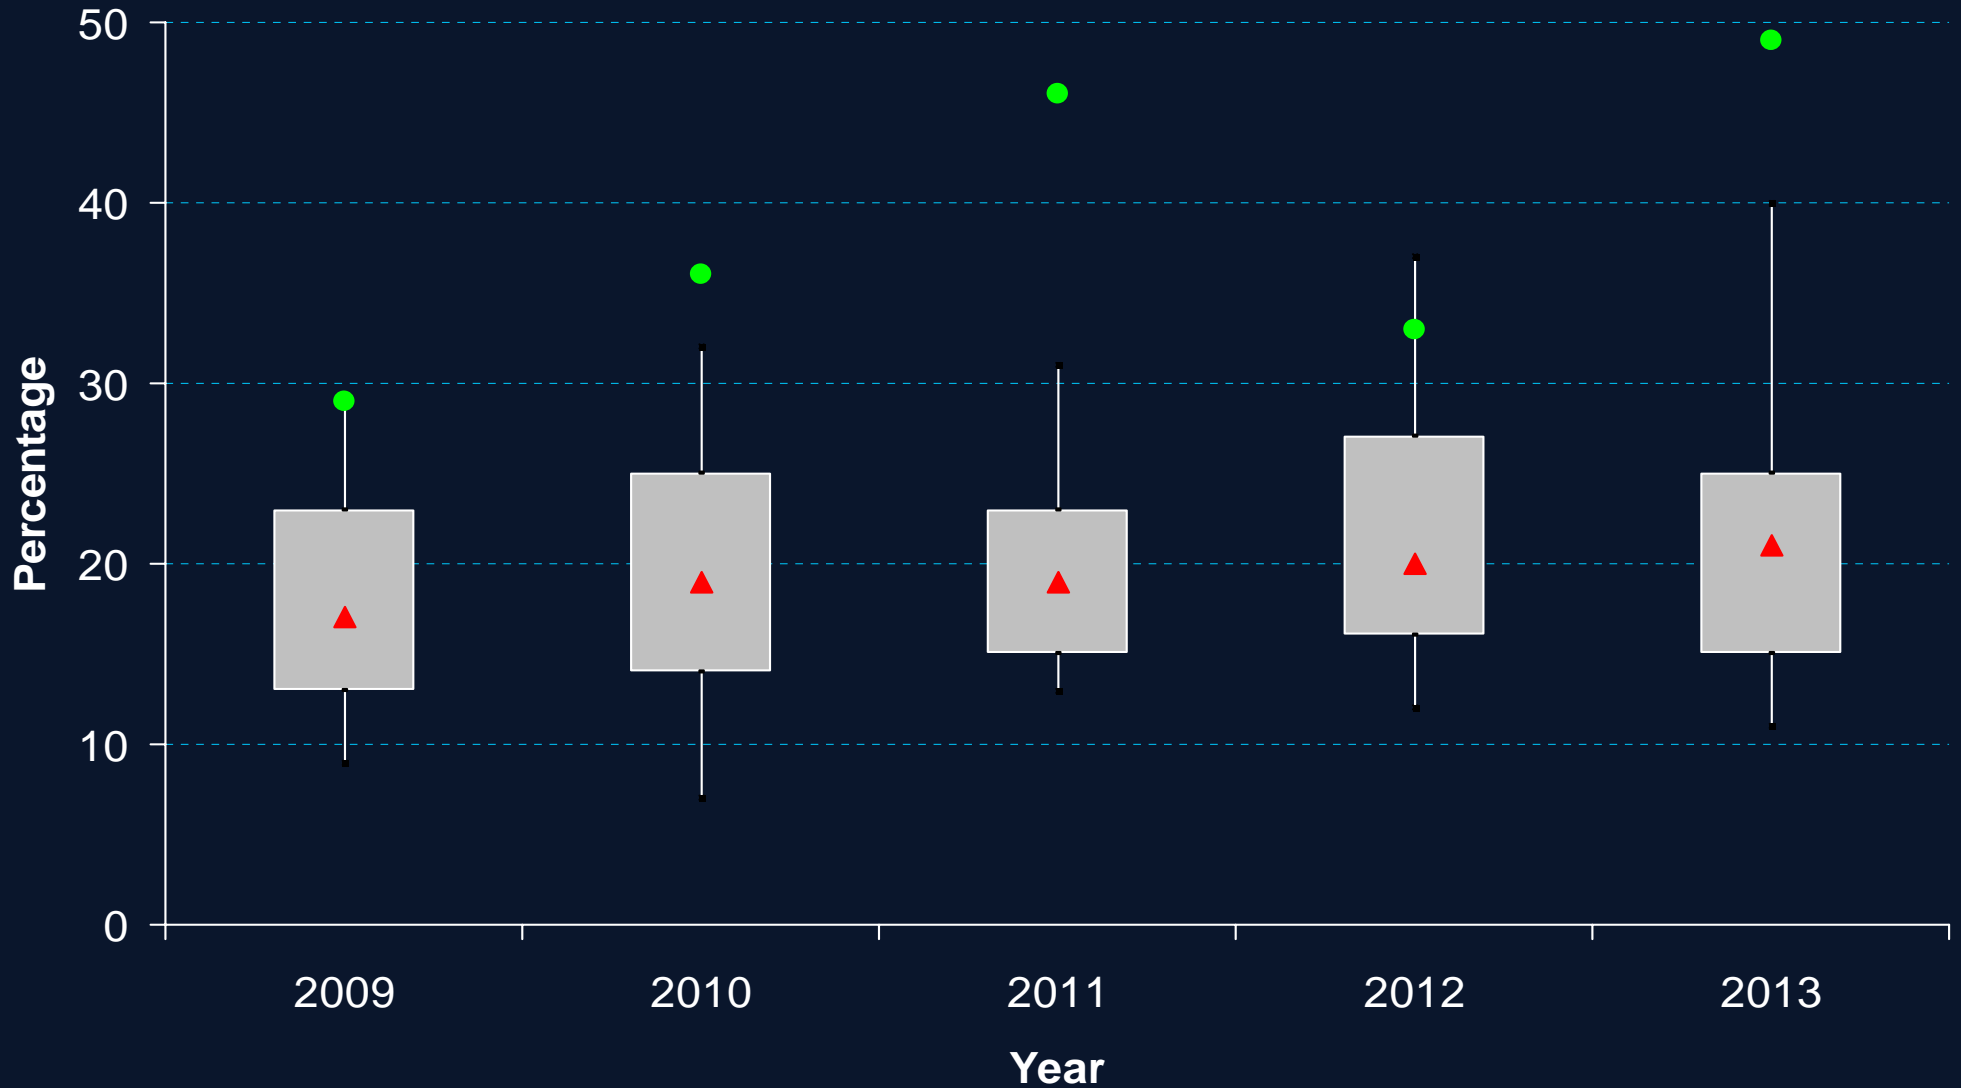

S4 Whole School Attainment for Mearns Castle High School and Comparators: 5 or more at Level 5 or better: Cumulative S4

▲ Median ● This School

S5 Whole School Attainment for Mearns Castle High School and Comparators: 3 or more at Level 6 or better: Cumulative S5

▲ Median ● This School

S5 Whole School Attainment for Mearns Castle High School and Comparators: 5 or more at Level 6 or better: Cumulative S5

▲ Median ● This School

S6 Whole School Attainment for Mearns Castle High School and Comparators: 1 or more at Level 7 or better: Cumulative S6