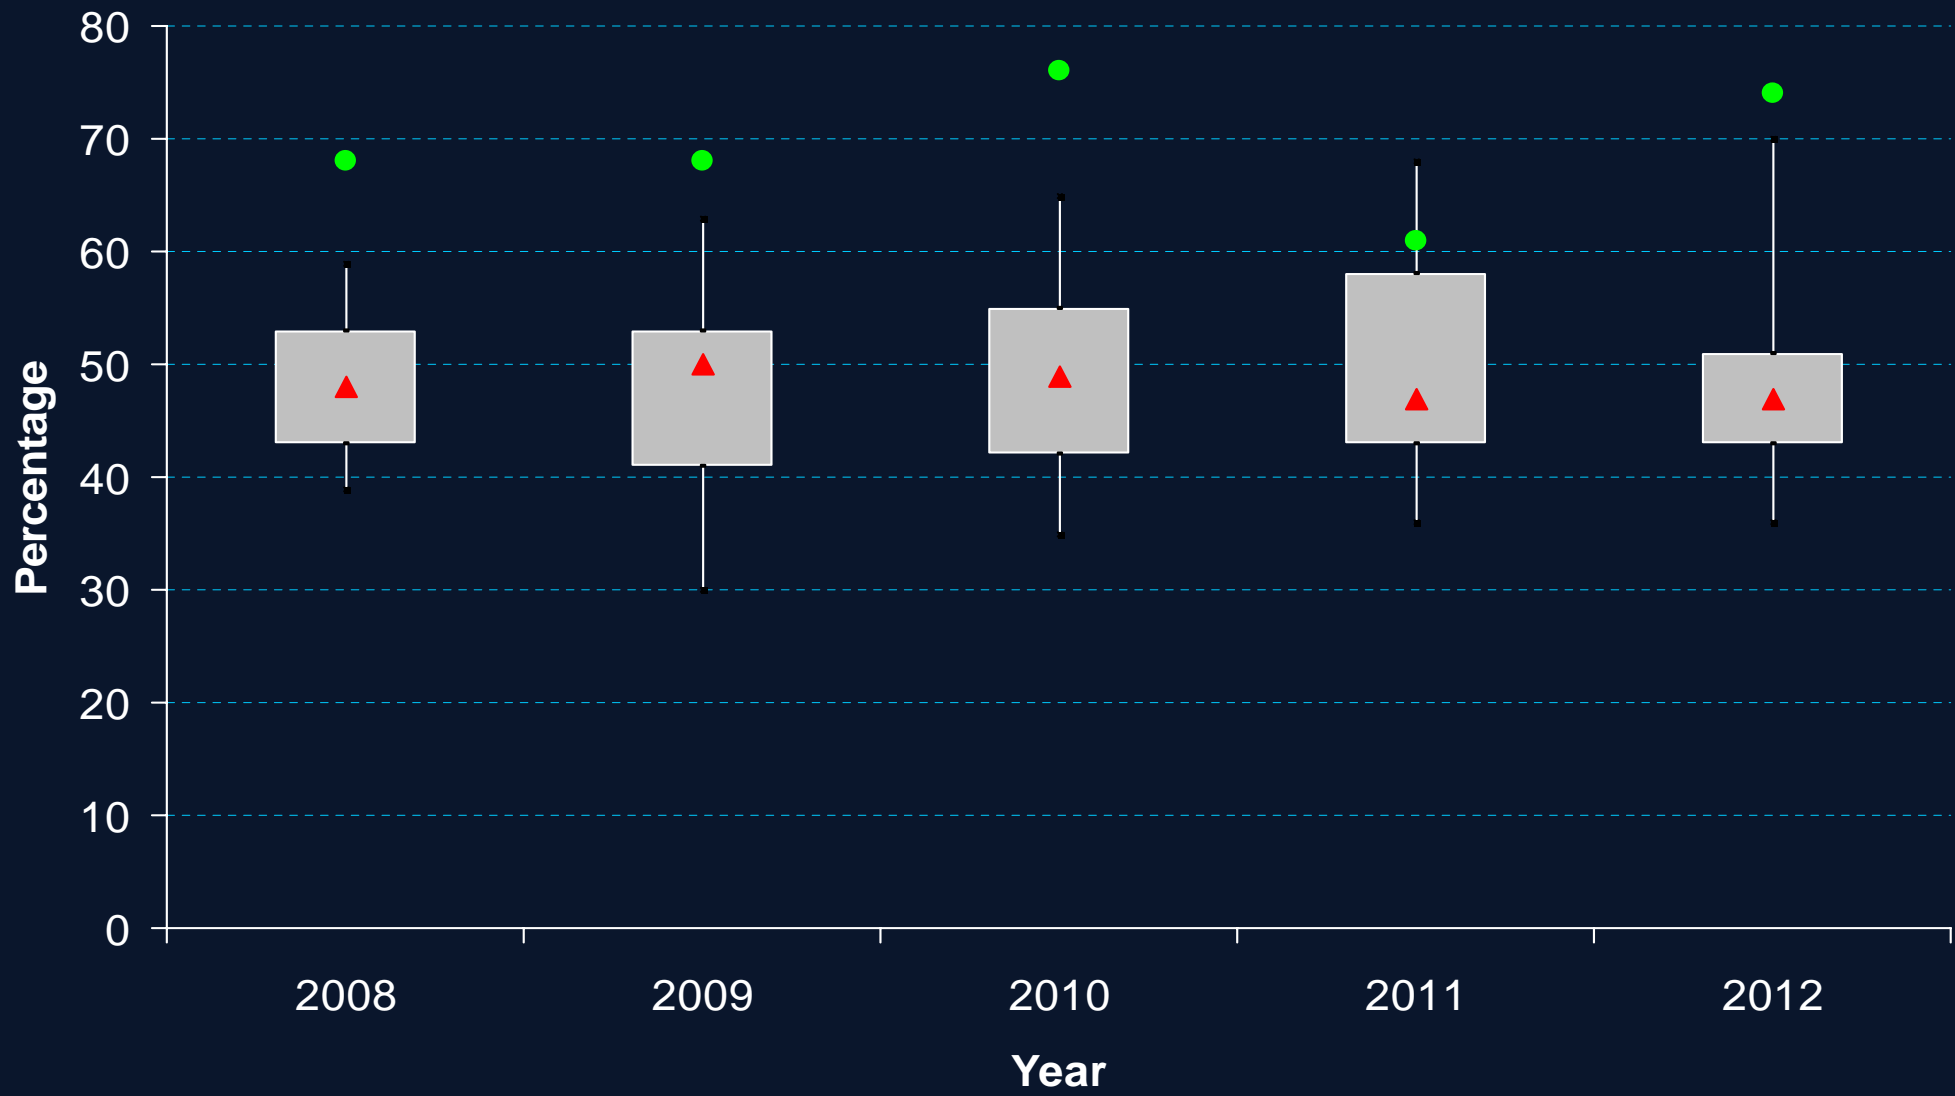

S4 Whole School Attainment for Mearns Castle High School and Comparators: 5 or more at Level 5 or better: Cumulative S4

▲ Median ● This School

S5 Whole School Attainment for Mearns Castle High School and Comparators: 3 or more at Level 6 or better: Cumulative S5

▲ Median ● This School

S5 Whole School Attainment for Mearns Castle High School and Comparators: 5 or more at Level 6 or better: Cumulative S5

▲ Median ● This School

S6 Whole School Attainment for Mearns Castle High School and Comparators: 1 or more at Level 7 or better: Cumulative S6