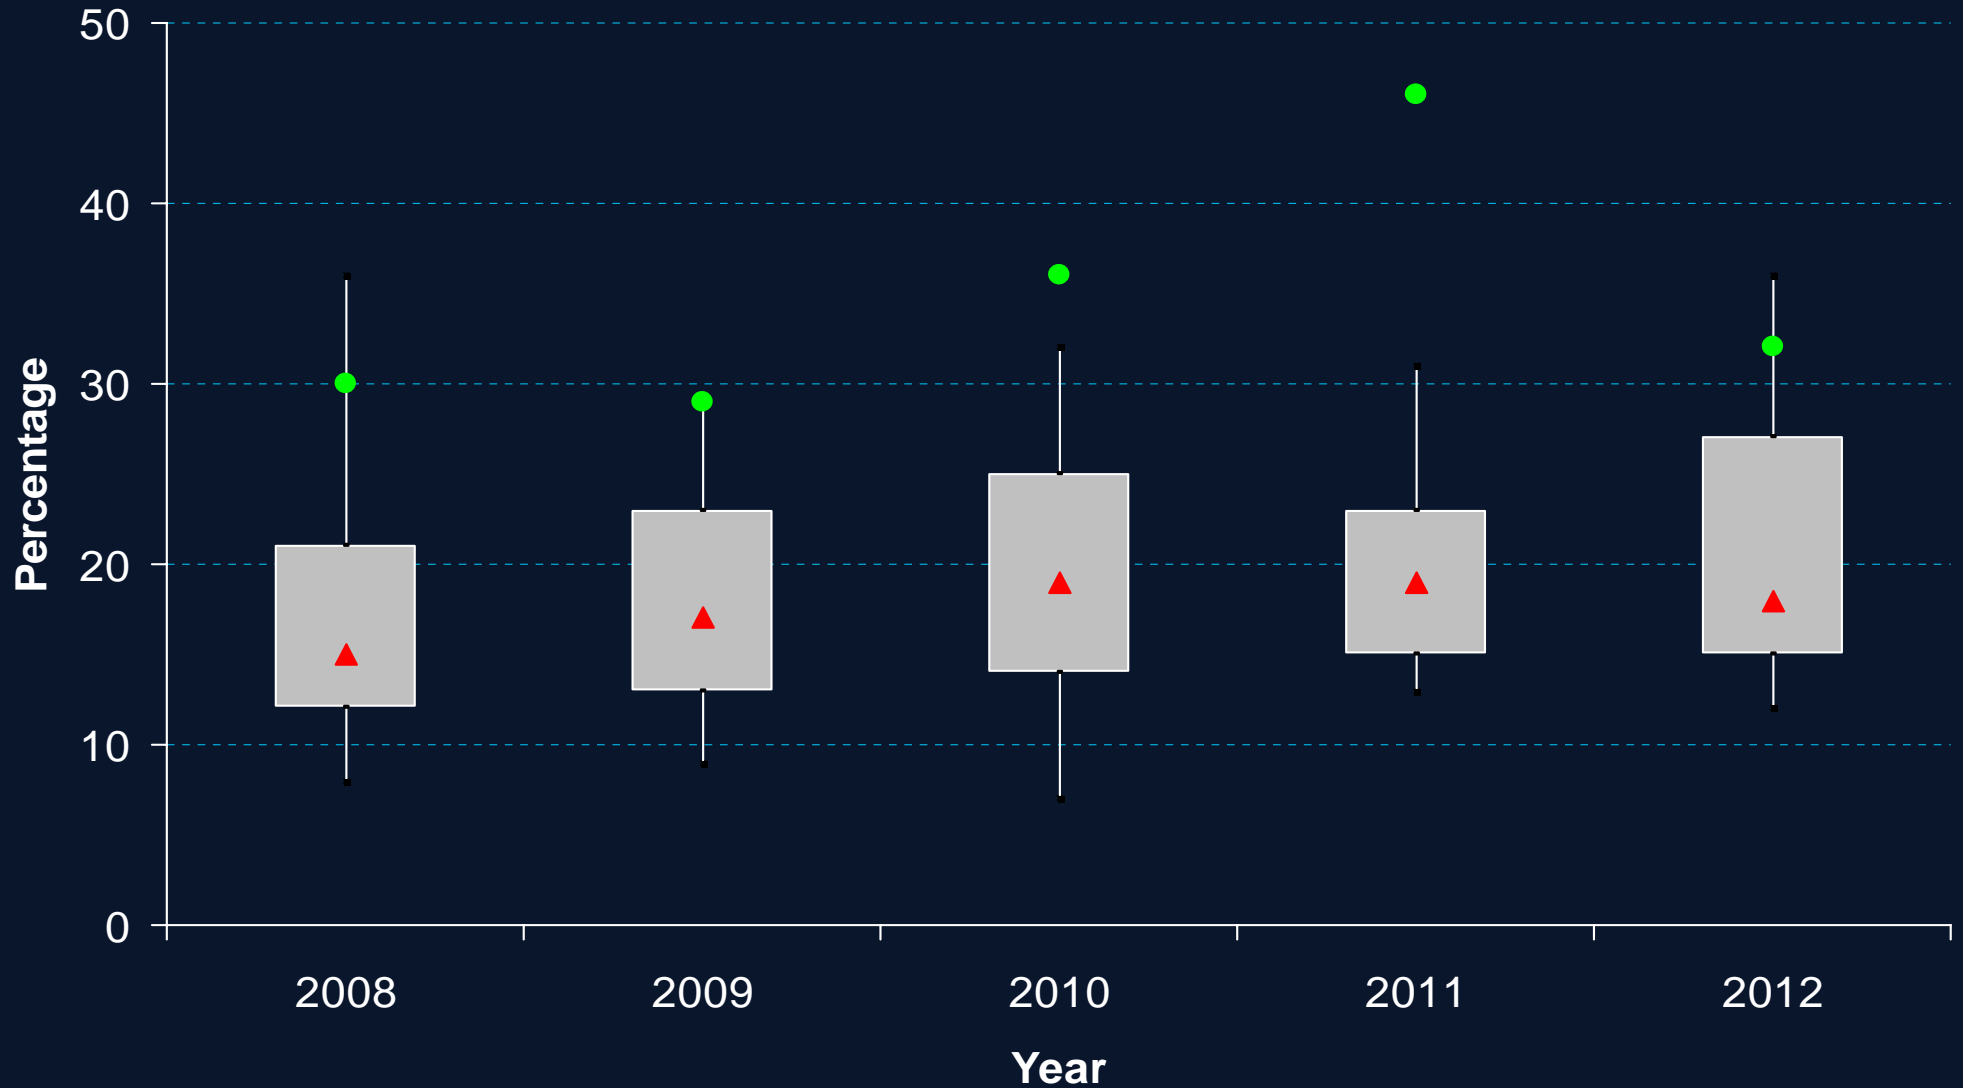

S4 Whole School Attainment for Mearns Castle High School and Comparators: 5 or more at Level 5 or better: Cumulative S4

▲ Median ● This School

S5 Whole School Attainment for Mearns Castle High School and Comparators: 3 or more at Level 6 or better: Cumulative S5

▲ Median ● This School

S5 Whole School Attainment for Mearns Castle High School and Comparators: 5 or more at Level 6 or better: Cumulative S5

▲ Median ● This School

S6 Whole School Attainment for Mearns Castle High School and Comparators: 1 or more at Level 7 or better: Cumulative S6