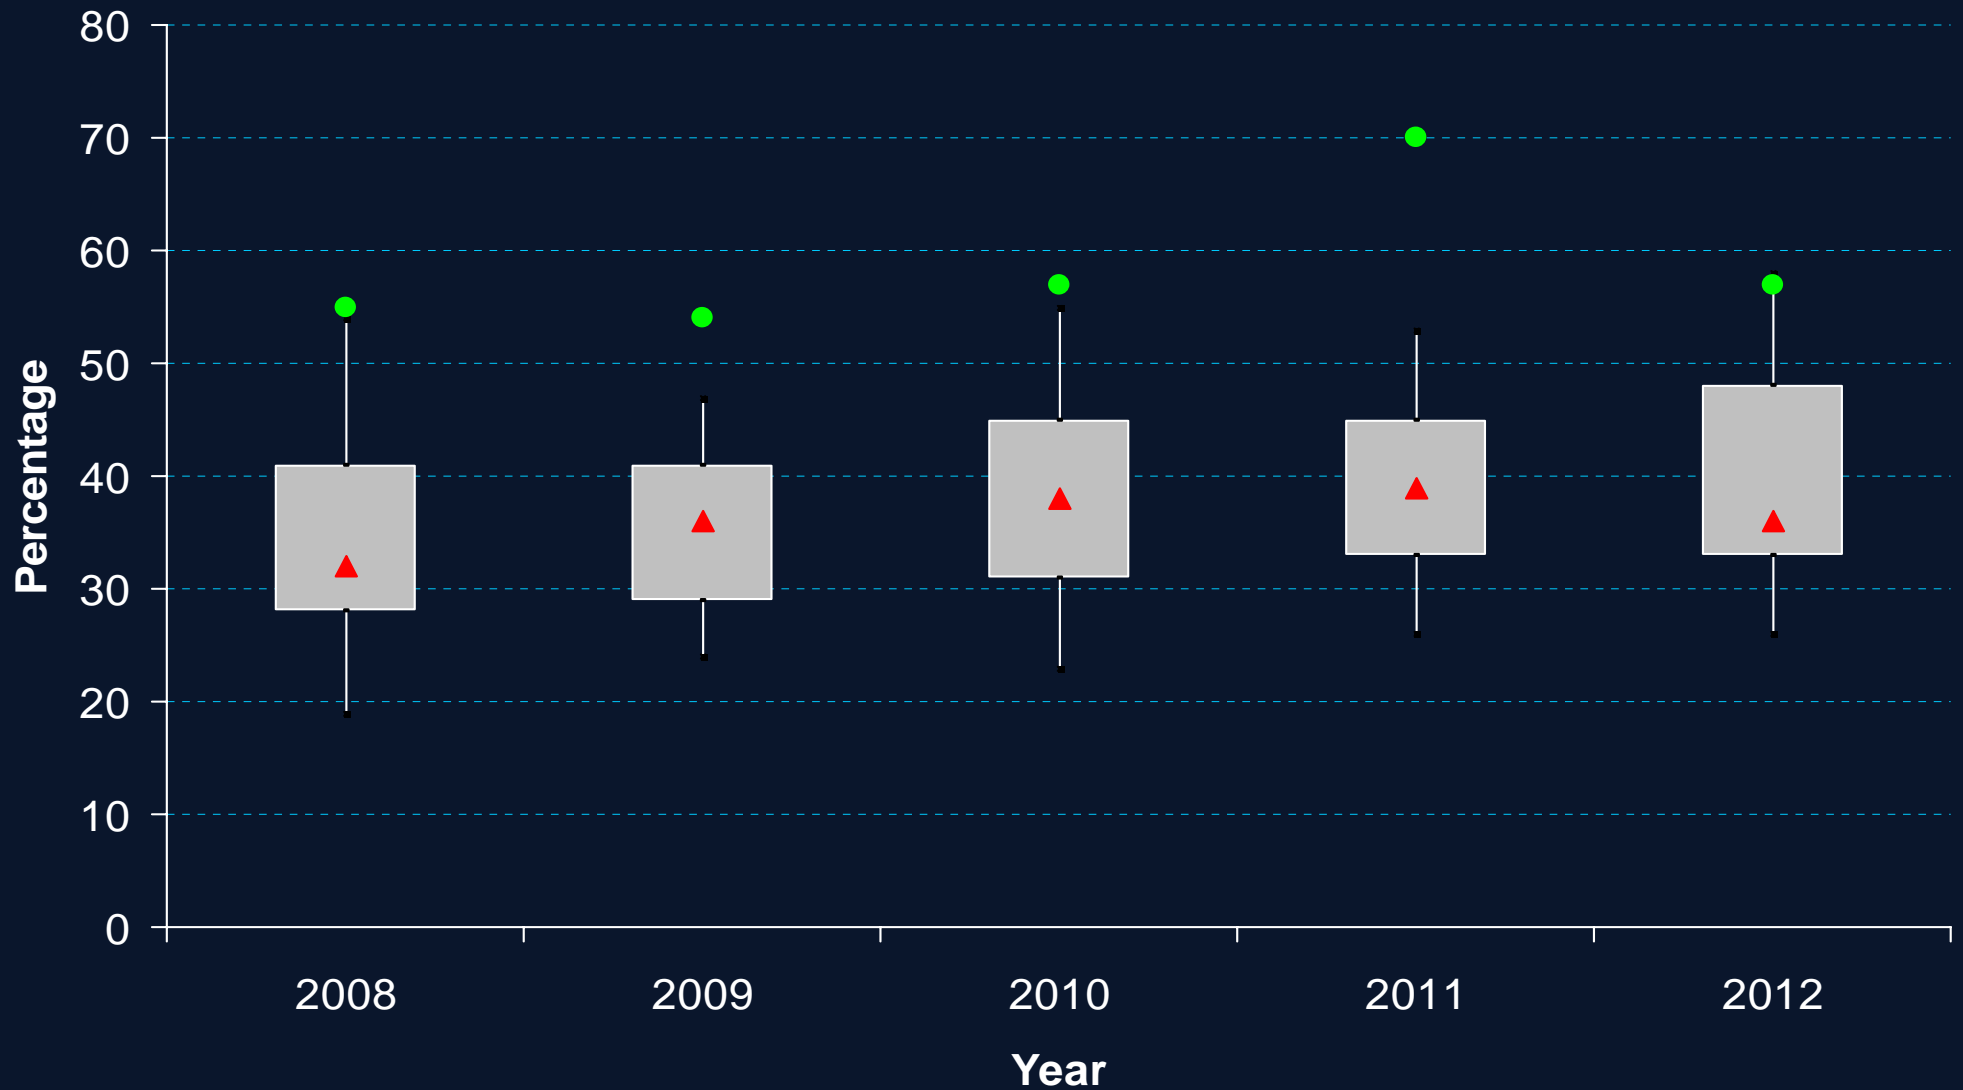

S4 Whole School Attainment for Mearns Castle High School and Comparators: 5 or more at Level 5 or better: Cumulative S4

▲ Median ● This School

S5 Whole School Attainment for Mearns Castle High School and Comparators: 3 or more at Level 6 or better: Cumulative S5

▲ Median ● This School

S5 Whole School Attainment for Mearns Castle High School and Comparators: 5 or more at Level 6 or better: Cumulative S5

▲ Median ● This School

S6 Whole School Attainment for Mearns Castle High School and Comparators: 1 or more at Level 7 or better: Cumulative S6