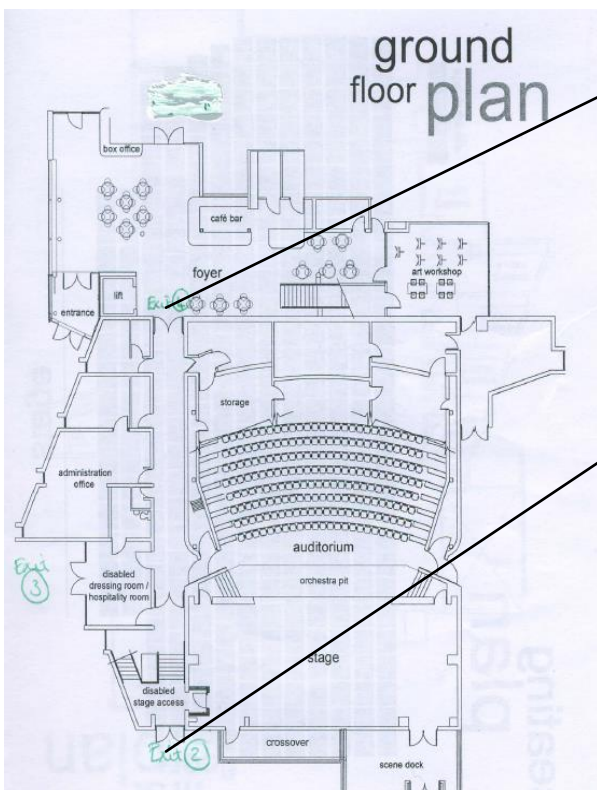

Below information for Principal Characters and Primary 4

Please refer to the map overleaf of Eastwood Theatre if you are unsure of the layout.

Classes	Drop off	Collection	Additional
Principal Characters Cast 1 drop on off Tuesday Cast 2 drop off on Wednesday	Inside at Eastwood theatre entrance At 6.20 pm	Will exit from back stage door at car park at end of evening 9 pm approx	Please provide your child with water. Children should come dressed in costume. All medicines should be labelled and given to the receiving teacher at the start of each night.
Primary 4s	Inside at the front Eastwood theatre entrance At 6.20 pm	Inside at the front theatre entrance	If someone other than the parent/guardian is picking your child up please let the class teacher know in writing in advance.

****Please note that due to copyright restrictions no video recordings can be made during the performance. Class photographs showing the cast in costume will be made available at a later date.**

Eastwood Theatre Ground floor plan