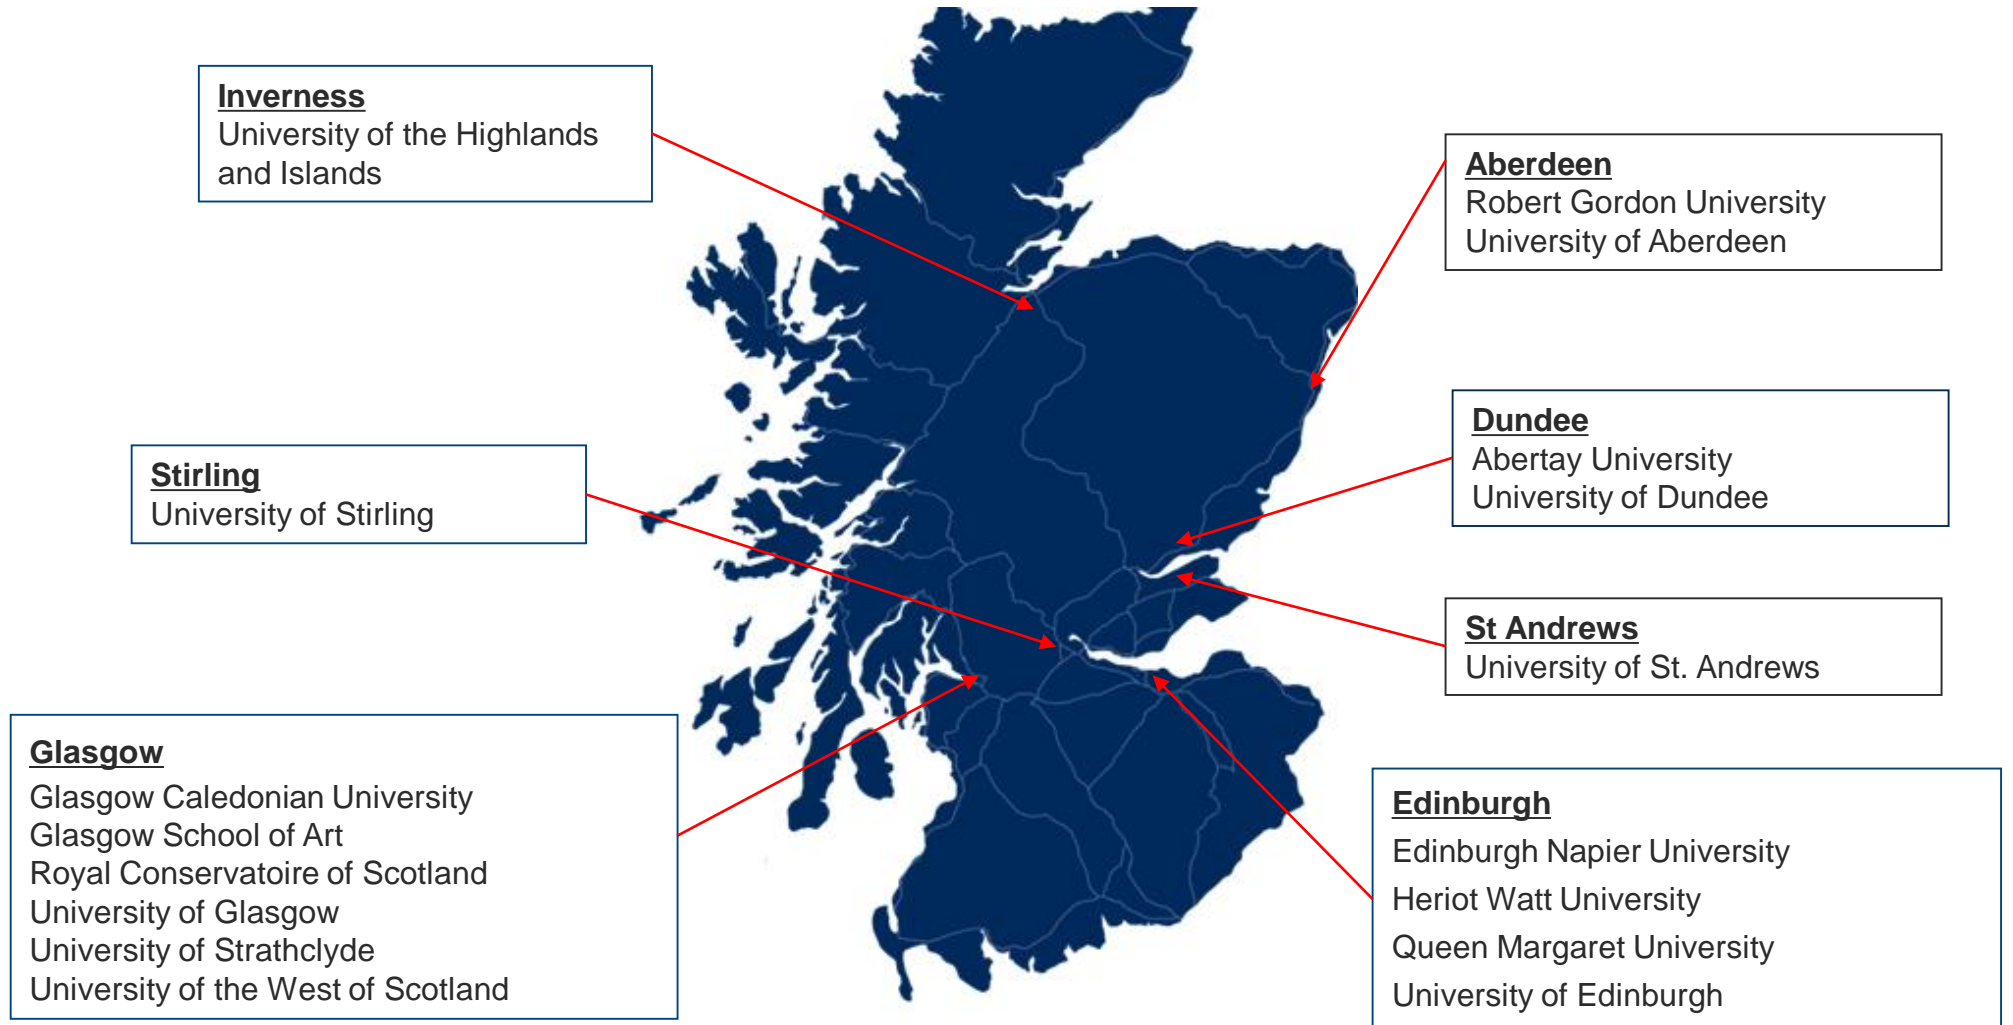

DEGREE STRUCTURE

- Normally 4 years of study
- Breadth & depth of study
- Flexibility & joint options
- Integrated study abroad/ placements
- Advanced entry for some courses

HIGHER EDUCATION IN SCOTLAND

WHICH UNIVERSITY? GLASGOW

Strathclyde

- Place of Useful learning
- City Centre location
- 4 subject areas:

Engineering
Humanities & Social Sciences
Science
Strathclyde Business School

WHICH UNIVERSITY? GLASGOW

Glasgow

- West End & Dumfries Campus
- Study Medicine, Dentistry, Vet Med & wide range of Arts & Social Sciences

Glasgow Caledonian

- City centre campus
- Study Biosciences, Health Sciences, Optometry

West of Scotland