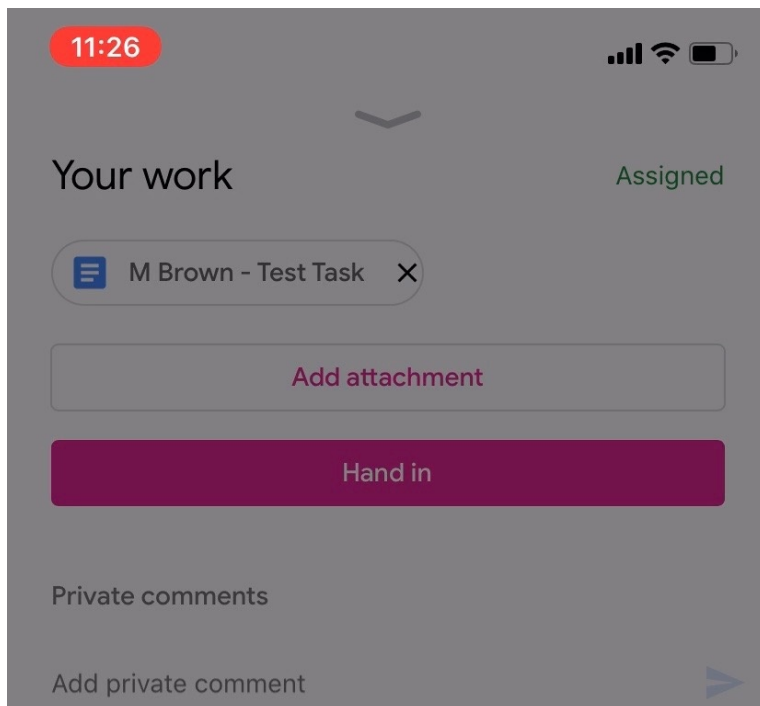

M Brown - Test Task X

Add attachment

Hand in

Private comments

Add private comment

Step 3:

Step 4:

11:26