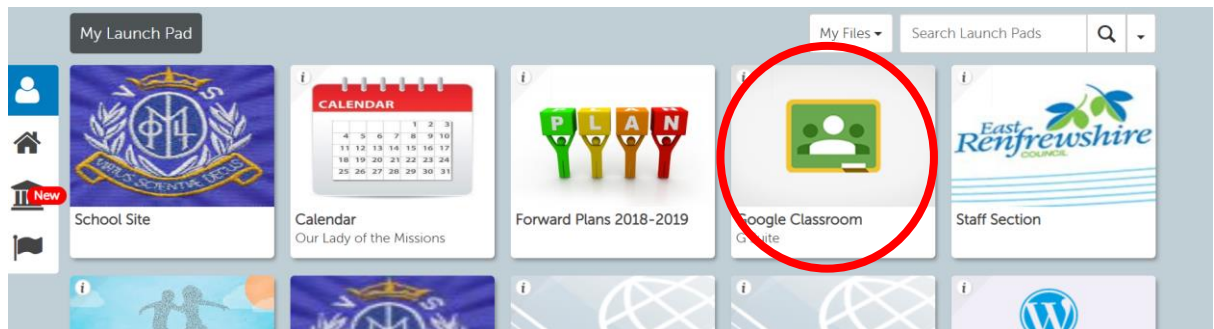

## Guide to accessing Google Classroom

Google Classroom can be accessed in a number of ways.

1. Log in to Glow and click on the tile on the Launchpad.

2. Access Google online at <https://classroom.google.com/>