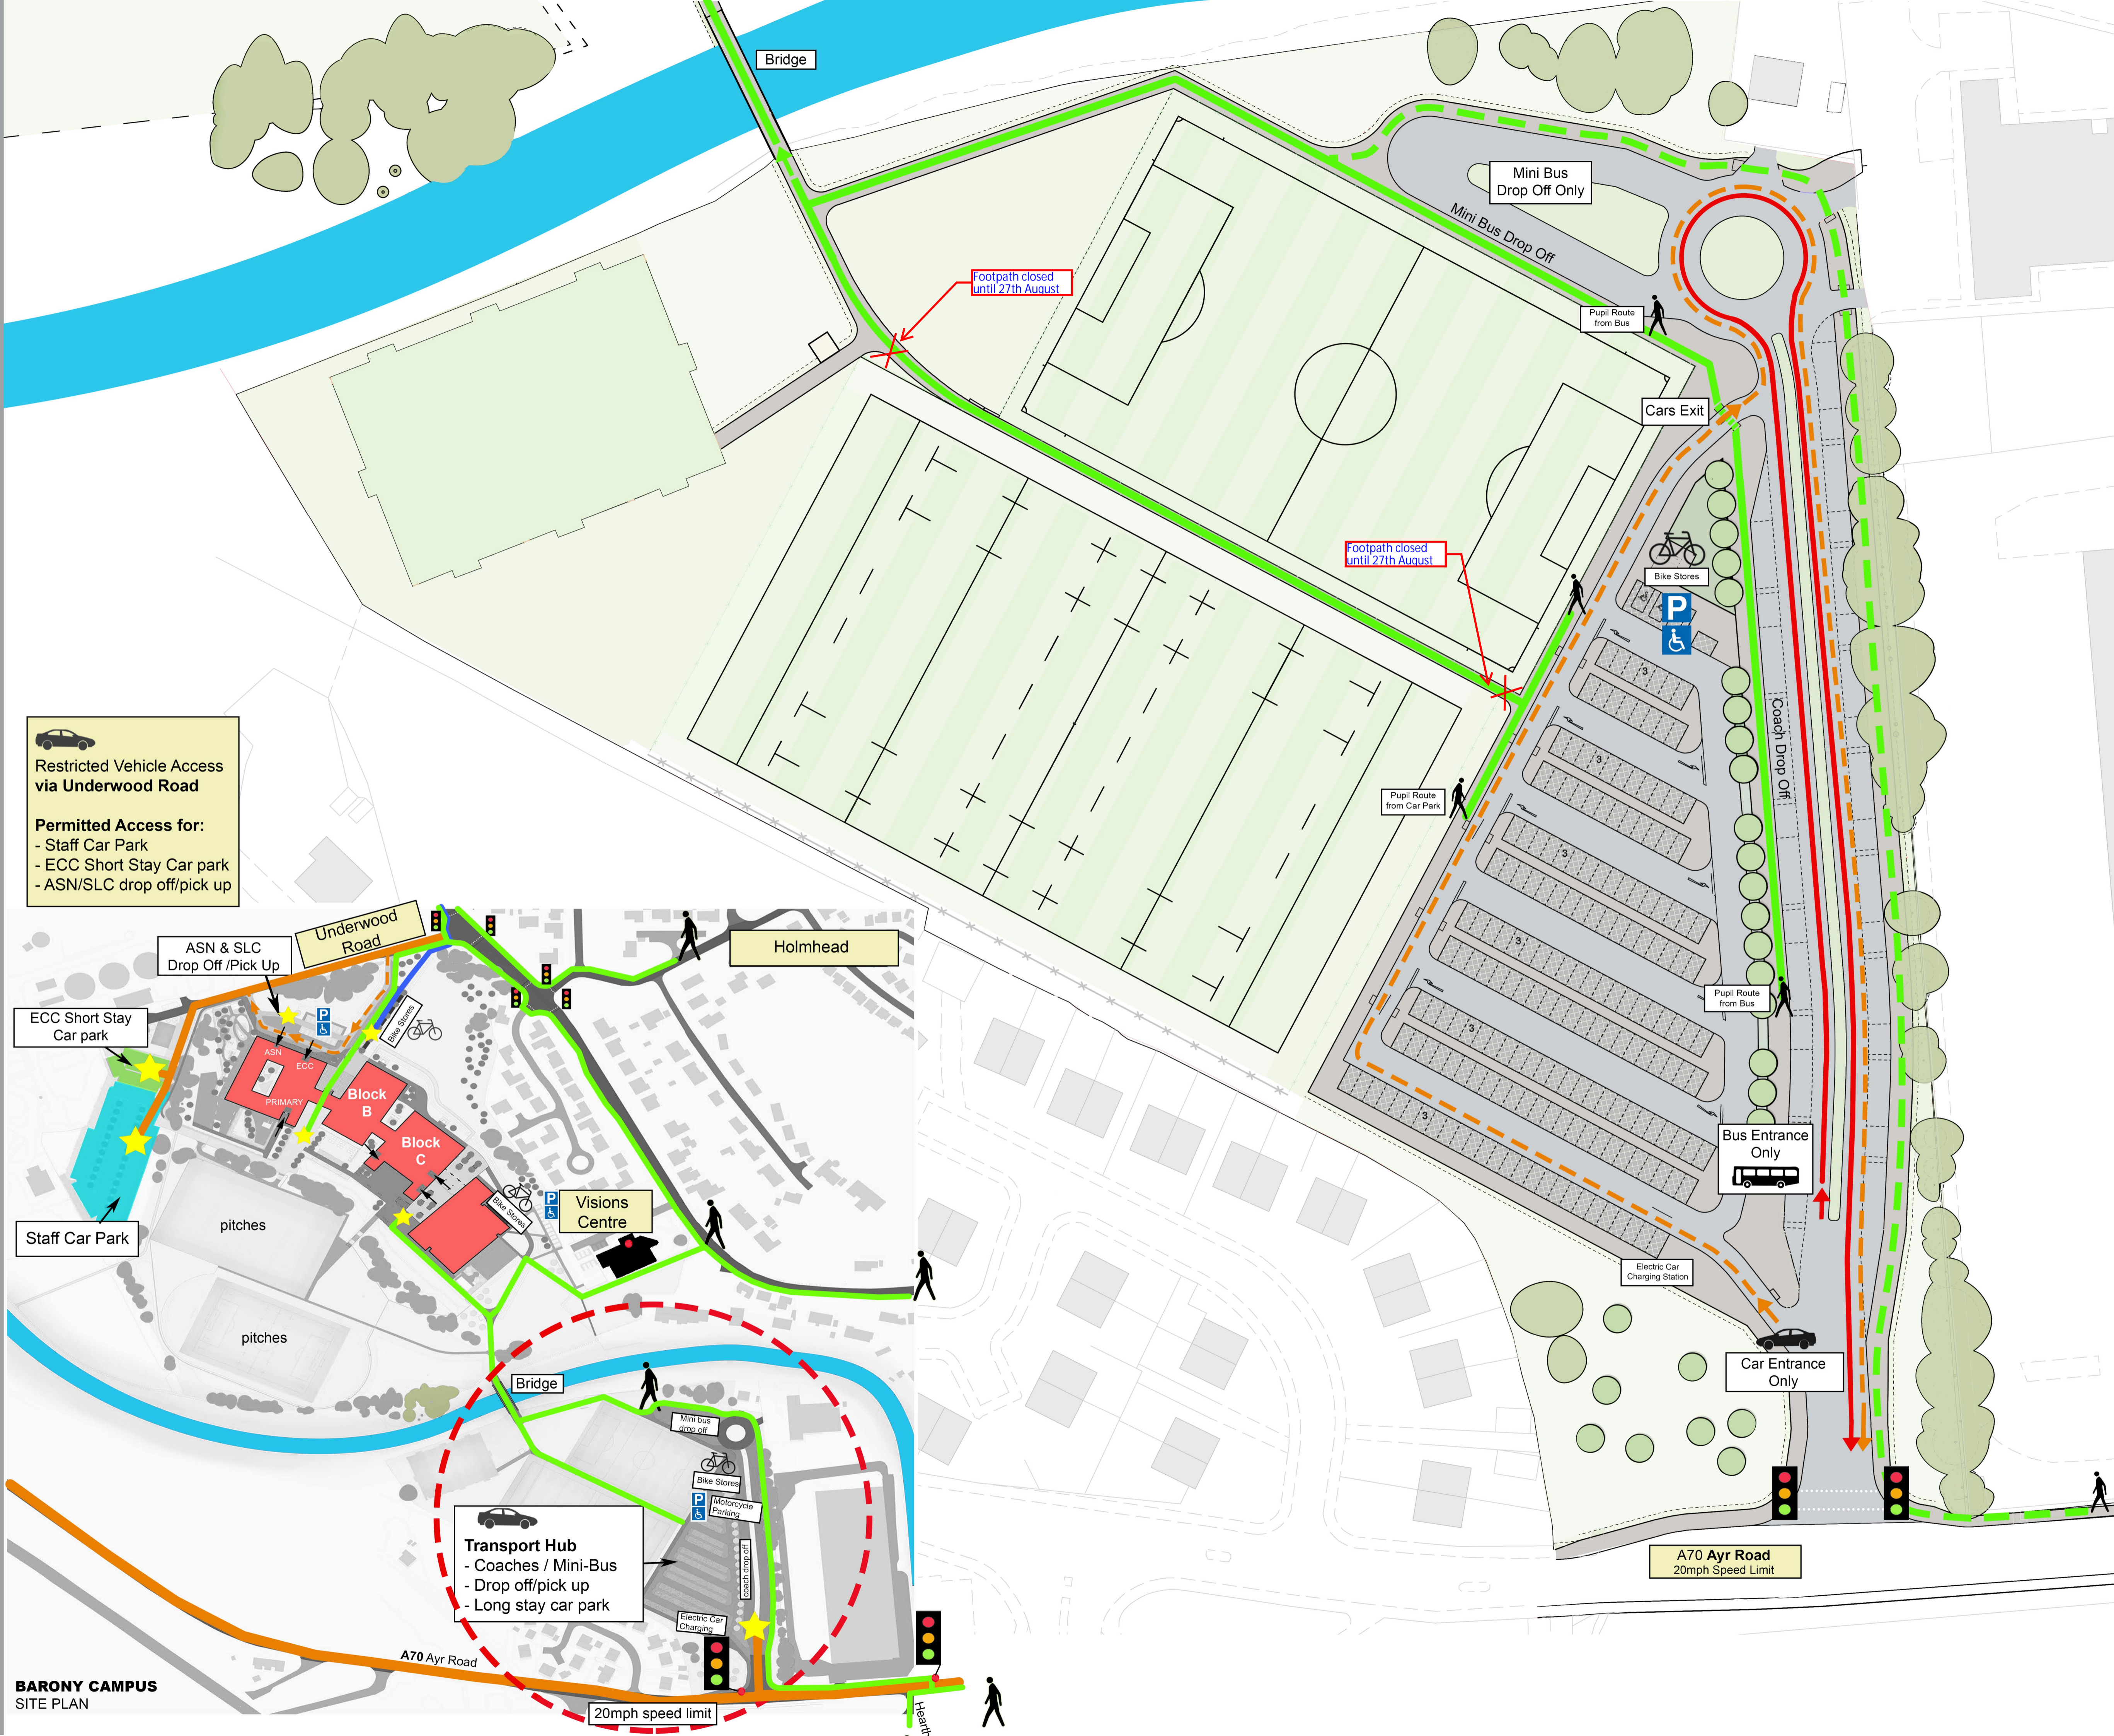

The Barony Campus Travel Guide

-  Destination Point
-  Railway
-  Signalised Crossing
-  New Zebra Crossing
-  Vehicle Route
-  Walking Route
-  Cycle Route
-  Crossing Patrol
-  Blue Badge Holders Parking
-  Bus Route

 Restricted Vehicle Access via Underwood Road

Permitted Access for:

- Staff Car Park
- ECC Short Stay Car park
- ASN/SLC drop off/pick up

 **Transport Hub**

- Coaches / Mini-Bus
- Drop off/pick up
- Long stay car park

A70 Ayr Road
20mph Speed Limit

20mph speed limit