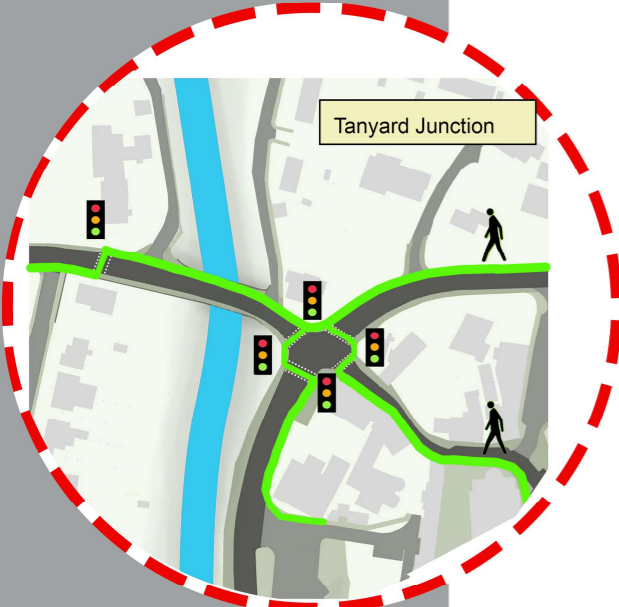

The Barony Campus Travel Guide

-  Destination Point
-  Railway
-  Signalled Crossing
-  New Zebra Crossing
-  Vehicle Route
-  Walking Route
-  Cycle Route
-  Crossing Patrol
-  Blue Badge Holders Parking

Restricted Vehicle Access via Underwood Road

Permitted Access for:

- Staff Car Park
- ECC Short Stay Car park
- ASN/SLC drop off/pick up

Transport Hub

- Coaches / Mini-Bus
- Drop off/pick up
- Long stay car park

Temporary Parking Layout
October 2020 - August 2021

Temporary Transport Hub Layout
October 2020 - August 2021

All other vehicles route/ Access to Transport Hub via A76/ A70 Ayr Road

- Buses
- Drop off/pick up
- Long stay car park

Restricted Vehicle Access via Underwood Road

Permitted Access for:

- Staff Car Park
- ECC Short Stay Car park
- ASN/SLC Drop off/pick up

TANYARD JUNCTION WALKING ROUTE