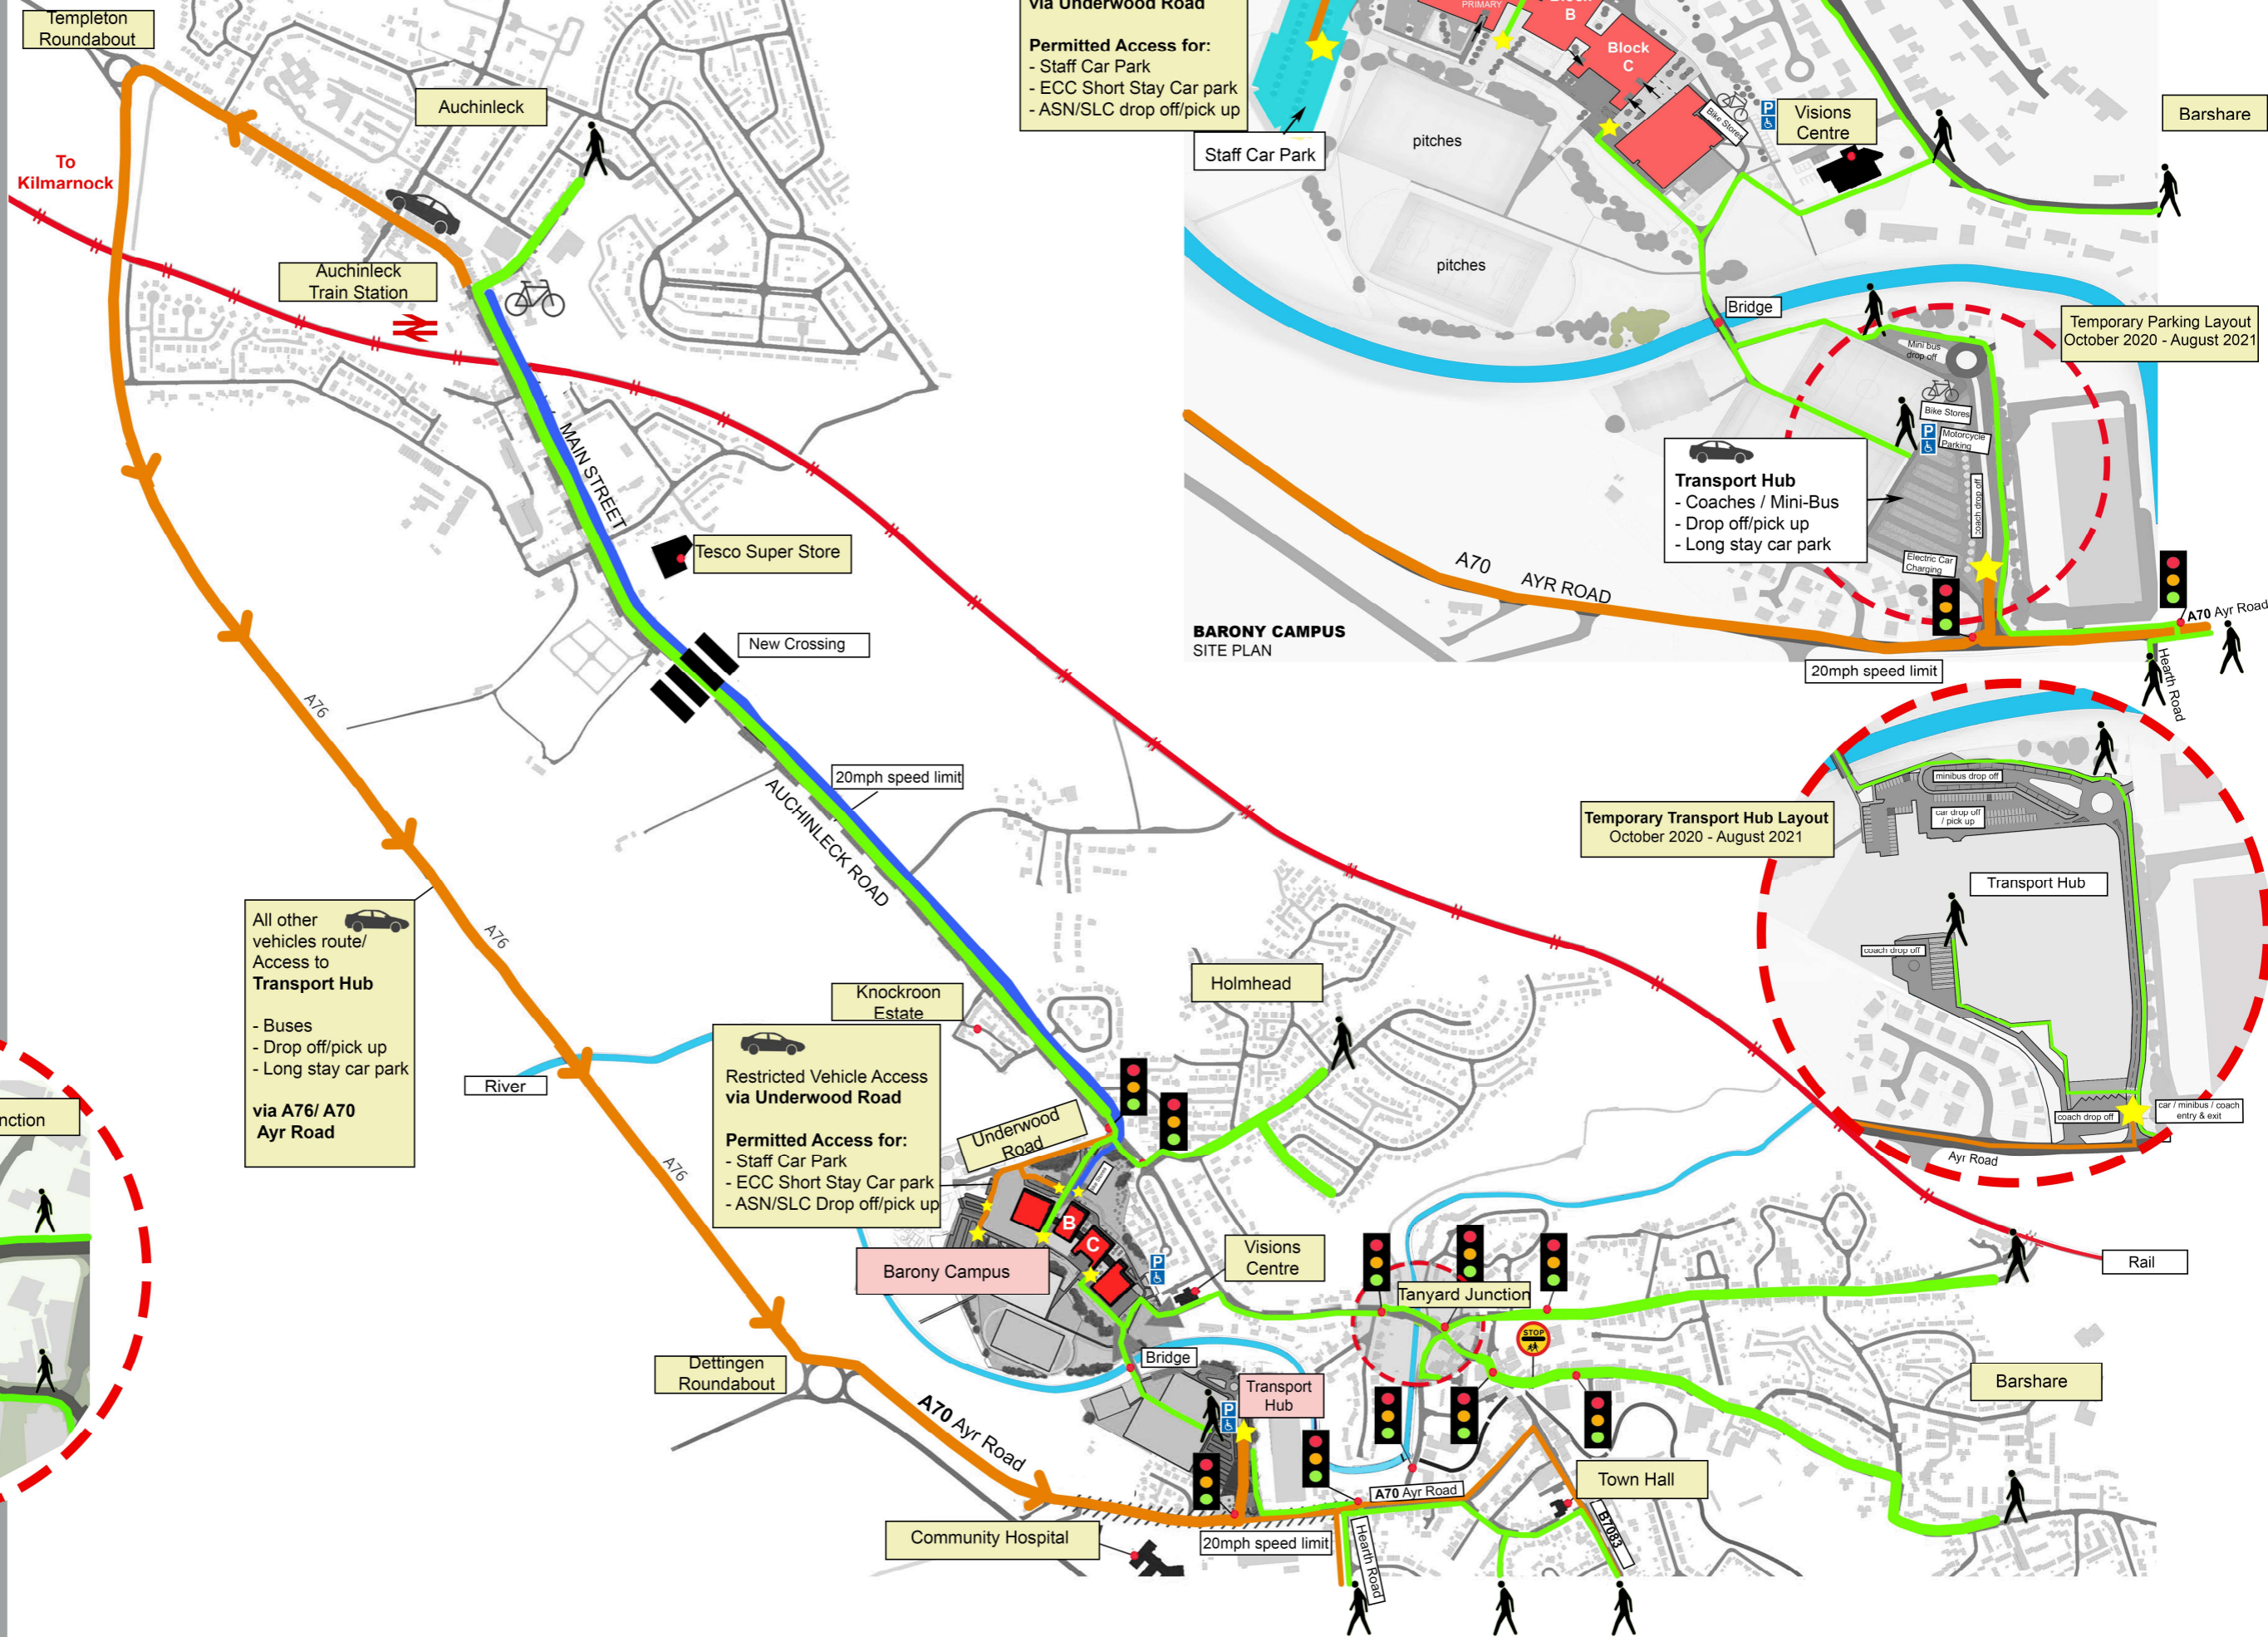

The Barony Campus Travel Guide

-  Destination Point
-  Railway
-  Signalled Crossing
-  New Zebra Crossing
-  Vehicle Route
-  Walking Route
-  Cycle Route
-  Crossing Patrol
-  Blue Badge Holders Parking

Restricted Vehicle Access via Underwood Road

Permitted Access for:

- Staff Car Park
- ECC Short Stay Car park
- ASN/SLC drop off/pick up

Transport Hub

- Coaches / Mini-Bus
- Drop off/pick up
- Long stay car park

Temporary Parking Layout
October 2020 - August 2021

Temporary Transport Hub Layout
October 2020 - August 2021

All other vehicles route/ Access to Transport Hub via A76/ A70 Ayr Road

- Buses
- Drop off/pick up
- Long stay car park

Restricted Vehicle Access via Underwood Road

Permitted Access for:

- Staff Car Park
- ECC Short Stay Car park
- ASN/SLC Drop off/pick up

TANYARD JUNCTION WALKING ROUTE