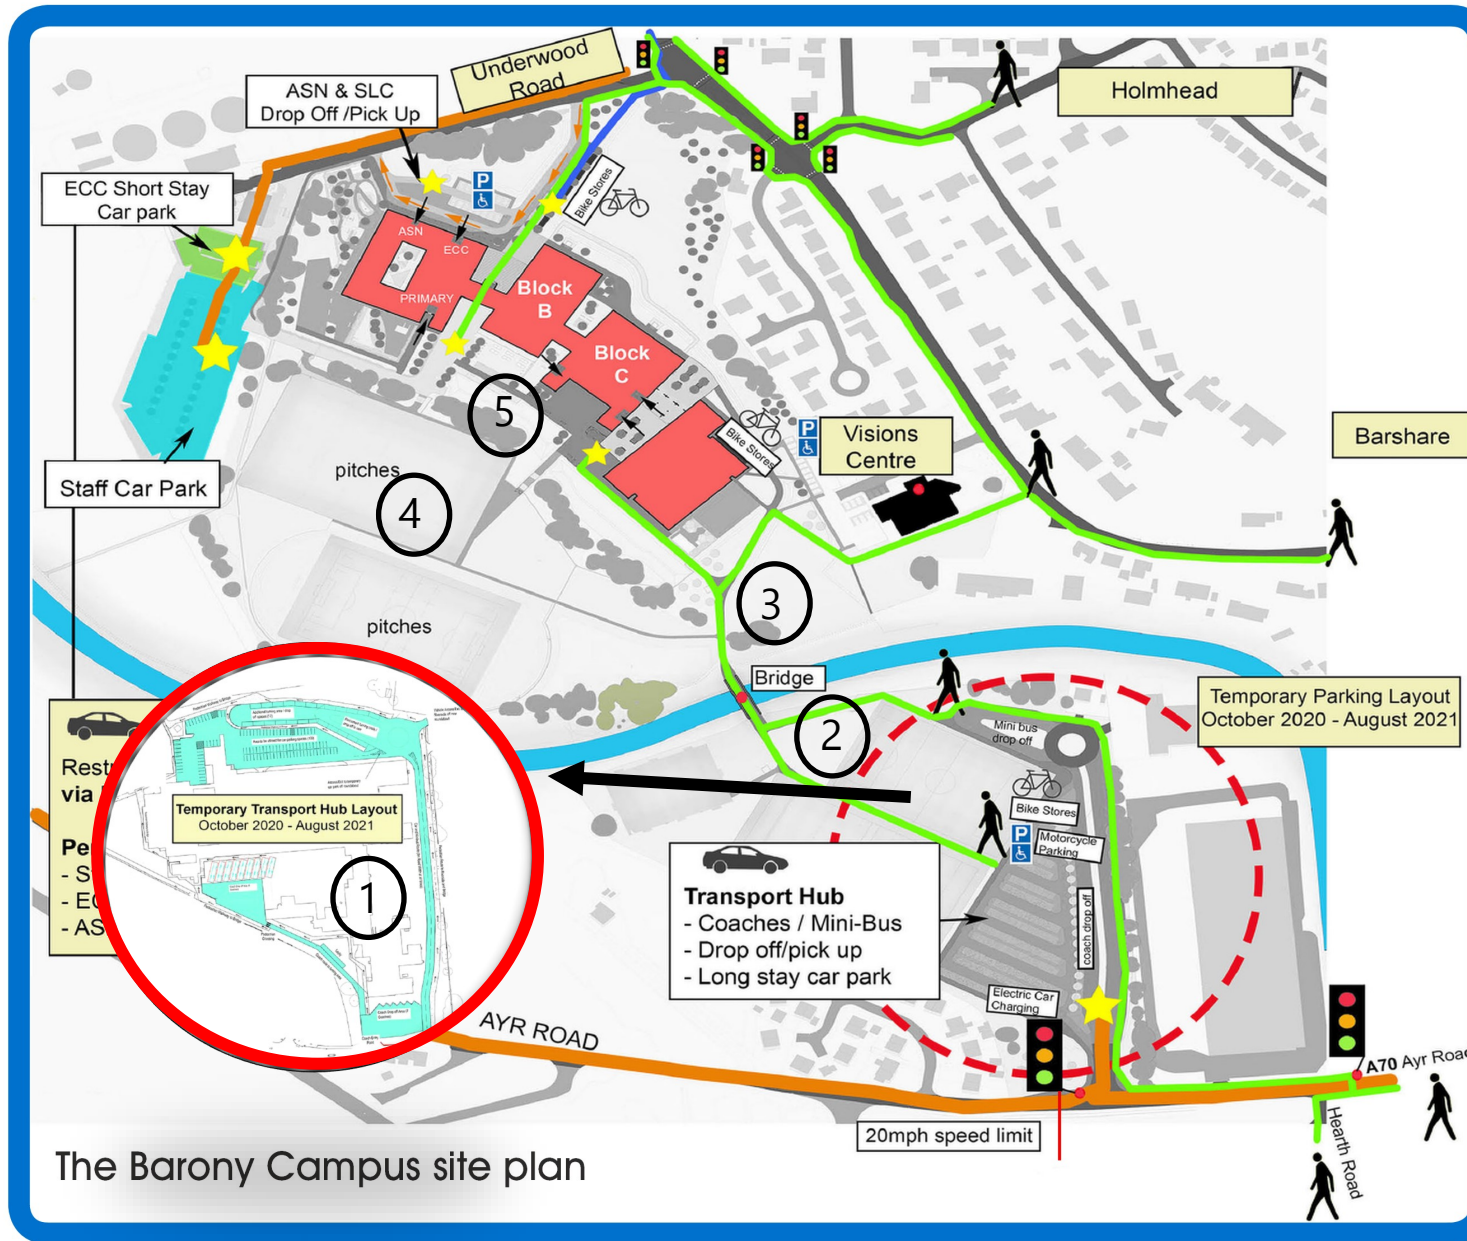

My First Day at Barony Campus

1) Get off the bus at the old Cumnock Academy site. Pupils who are walking should follow the designated footpaths to the bridge.

2) Follow the footpath and cross the bridge.

3) Keep following the footpath to the sports pitch and join your PLP class at their designated assembly point.

4) Your classmates who are walking to school will join you at the assembly point.

5) Your PLP teacher will register you and take you into the building to your PLP class for an extended PLP period.

IMPORTANT: YOU MUST KNOW YOUR PLP CLASS NUMBER eg.1A3