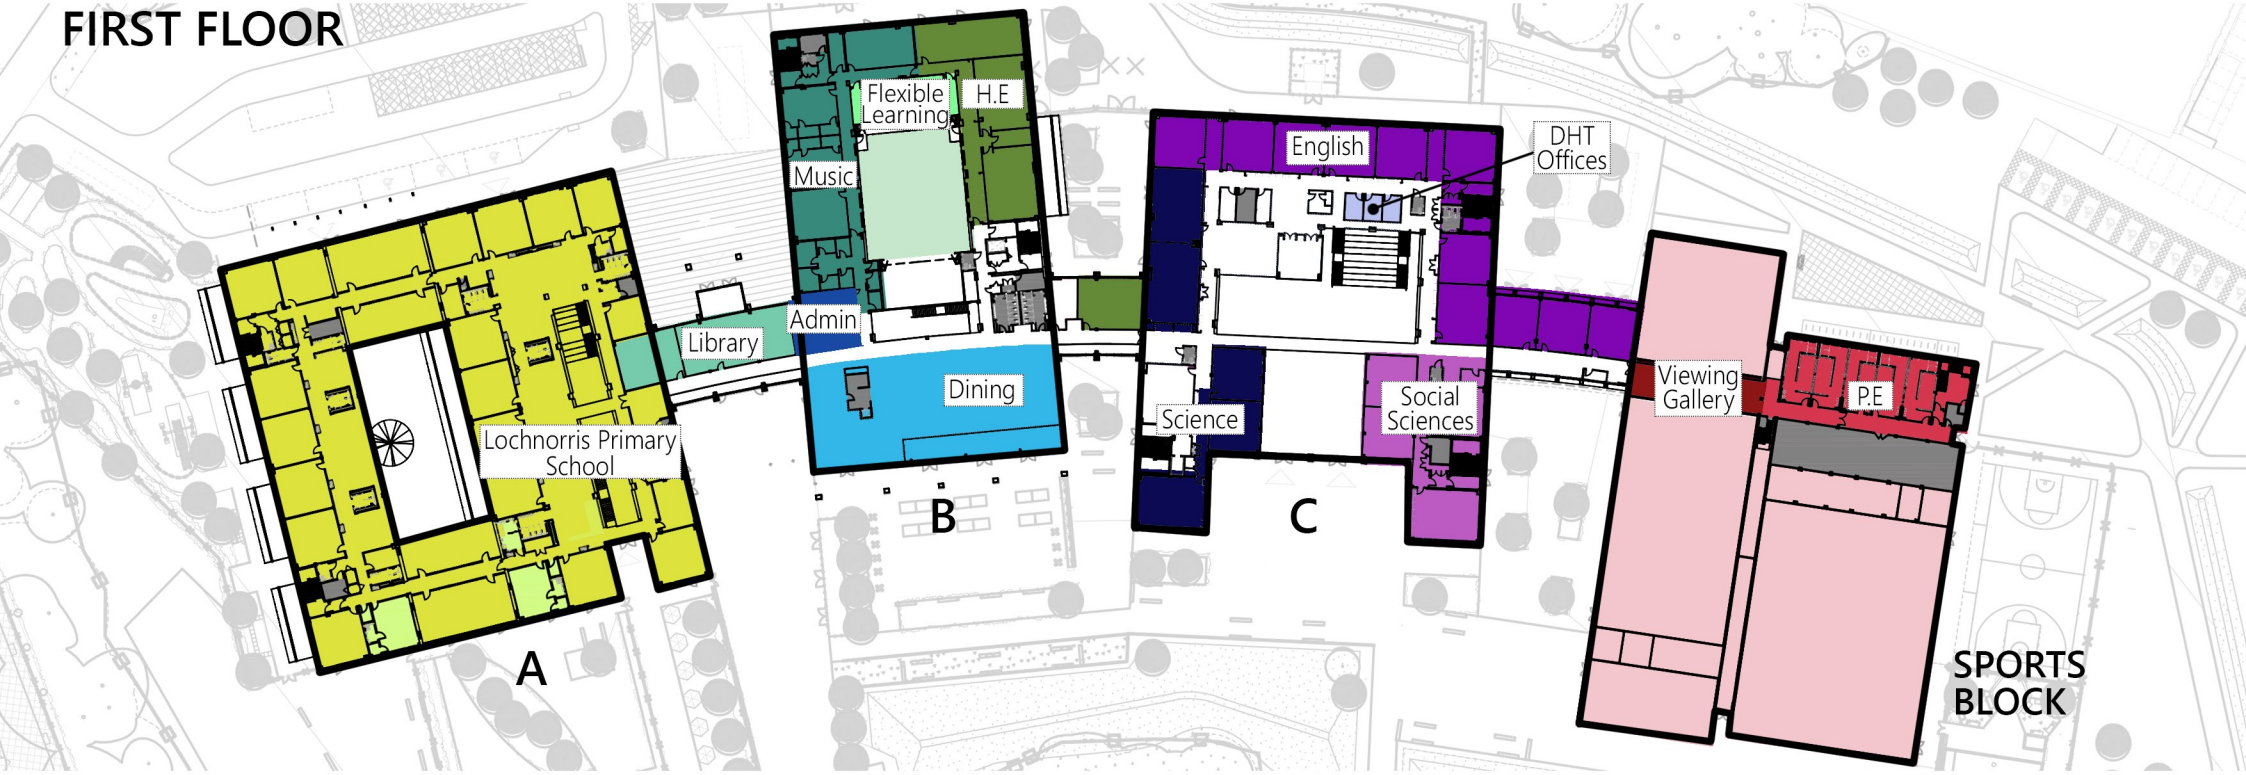

The Barony Campus BUILDING GUIDE

- Hillside School
- Cherrytrees ECC
- Lochnorris Primary School

- Reception
- Library
- Pupil Support Dpt.
- Auditorium
- SLC
- Drama
- Dining
- Admin
- Music
- Flexible Learning
- H.E
- Art
- Pupil Support Hub
- Technical
- Science
- DHT Offices
- Business & Computing
- English
- Social Sciences
- Maths
- Modern Languages
- Social Subjects
- P.E
- Viewing Gallery

SECOND FLOOR

FIRST FLOOR

GROUND FLOOR