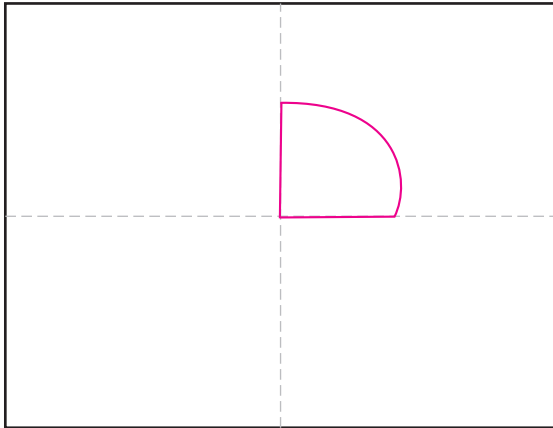

# Draw a Chameleon

1. Draw a quarter circle for the head.

2. Draw a simple body to the left of it.

3. Draw two simple legs below.

4. Add a curly tail.

5. Draw an eye and curly line for the tongue.

6. Add stripes to the body and tail.

7. Draw a branch with leaves.

8. Add a sun in the background.

9. Trace with a marker and color.