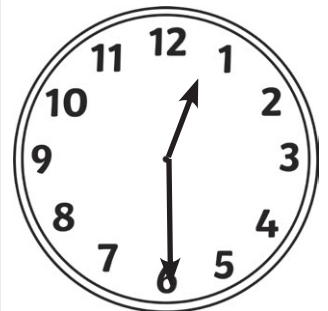

4 o'clock

twinkl.com

1:00

twinkl.com

5 o'clock

twinkl.com

7:00

twinkl.com

half past 10

twinkl.com

8:00

twinkl.com

half past 12

twinkl.com

1:30

twinkl.com