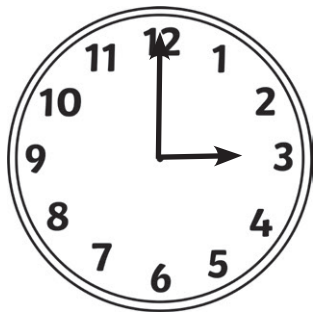

Hour and Half Hour Time Dominoes

Cut out and match the correct time to each analogue or digital clock.

half past 7

twinkl.com

Detailed description: An analogue clock face with numbers 1 through 12. The hour hand is between 7 and 8, and the minute hand is pointing at 6.

2:00

twinkl.com

Detailed description: An analogue clock face with numbers 1 through 12. The hour hand is between 2 and 3, and the minute hand is pointing at 6.

half past 4

twinkl.com

Detailed description: An analogue clock face with numbers 1 through 12. The hour hand is between 11 and 12, and the minute hand is pointing at 6.

9:30

twinkl.com

Detailed description: An analogue clock face with numbers 1 through 12. Both the hour and minute hands are pointing at 12.

6 o'clock

twinkl.com

Detailed description: An analogue clock face with numbers 1 through 12. The hour hand is between 5 and 6, and the minute hand is pointing at 6.

5:30

twinkl.com

Detailed description: An analogue clock face with numbers 1 through 12. The hour hand is between 3 and 4, and the minute hand is pointing at 6.

half past 3

twinkl.com

6:30

twinkl.com

12 o'clock