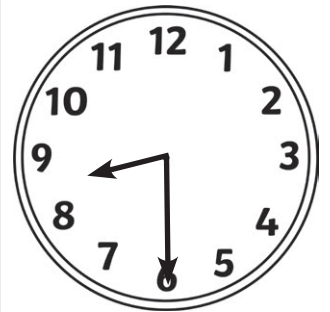

twinkl.com

half past 8