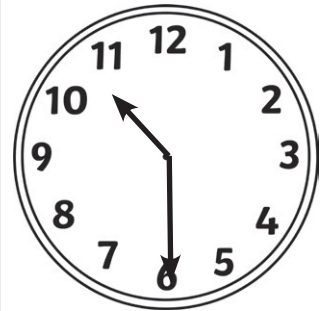

twinkl.com

half past 10