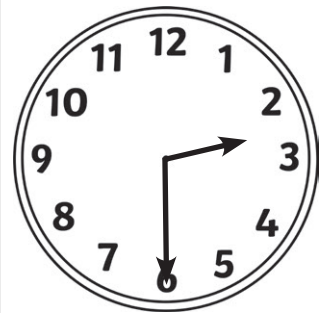

twinkl.com

half past 2