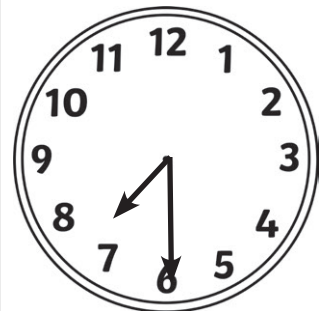

twinkl.com