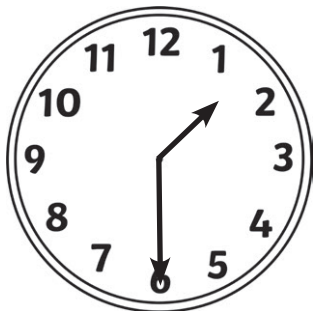

twinkl.com

half past 12

twinkl.com

1:30