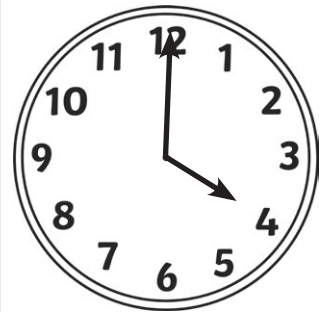

twinkl.com