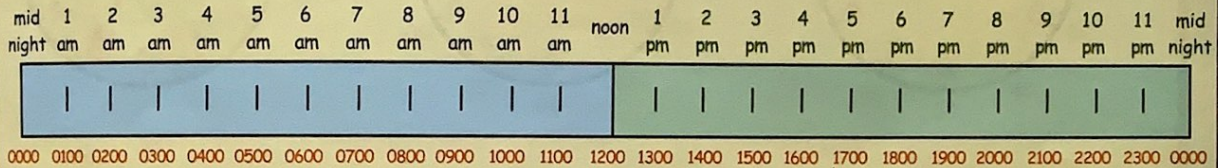

24 hour Clock Time

Clock times can also be written using 24 clock time.

am times in 24 hour clock

7 am can be written as
0700 hours

pm times in 24 hour clock

8 pm is written as 2000 hours

Be able to change between 12 and 24 clock time (hours only).

Morning times like 7.00 am stay basically as they are ----> 0700

Afternoon/evening times - add on 12 hours - 8.00 pm ----> 8 + 12 = 2000

Exercise 5

1. Write down each of these times using 24 hour clock times :-