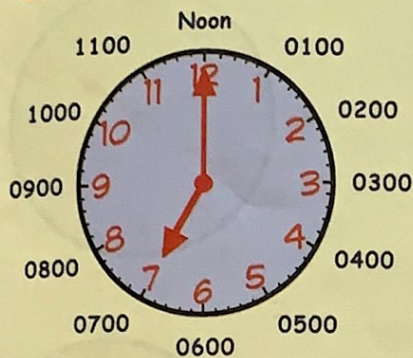

24 hour Clock Time

Clock times can also be written using 24 clock time.

am times in 24 hour clock

7 am can be written as
0700 hours

pm times in 24 hour clock

8 pm is written as 2000 hours

Be able to change between 12 and 24 clock time (hours only).

Morning times like 7.00 am stay basically as they are ----> 0700

Afternoon/evening times - add on 12 hours - 8.00 pm ----> 8 + 12 = 2000

Exercise 5

1. Write down each of these times using 24 hour clock times :-