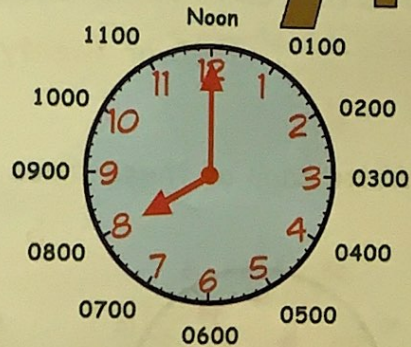

24 hour Clock Time

Clock times can also be written using 24 clock time.

am times in 24 hour clock

7 am can be written as
0700 hours

pm times in 24 hour clock

8 pm is written as 2000 hours

Be able to change between 12 and 24 clock time (hours only).

Morning times like 7.00 am stay basically as they are ----> 0700

Afternoon/evening times - add on 12 hours - 8.00 pm ----> 8 + 12 = 2000

Exercise 5

1. Write down each of these times using 24 hour clock times :-