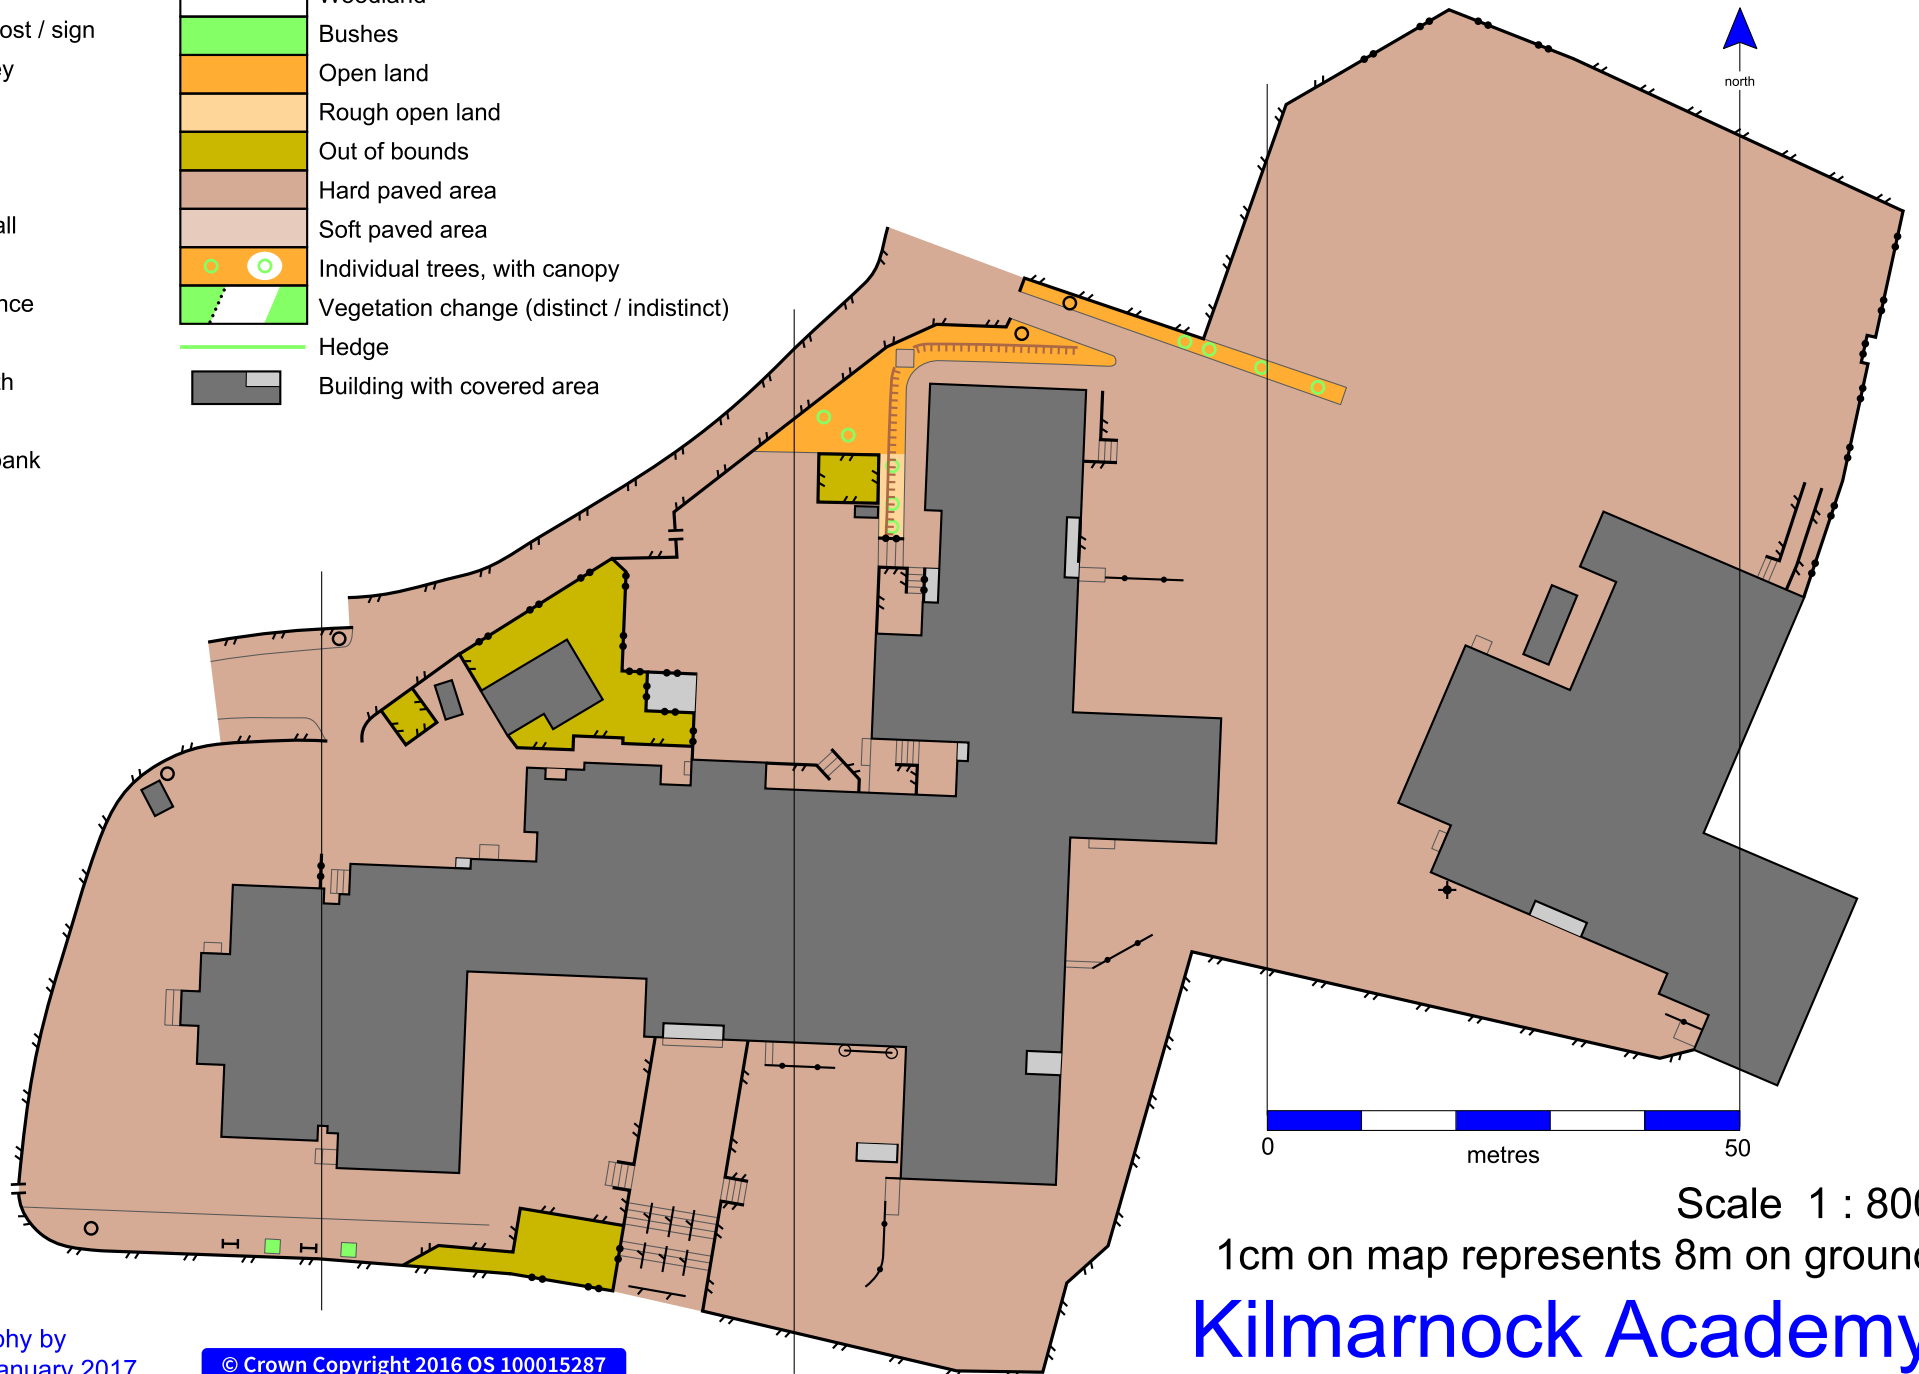

Legend

-  Bike rack
-  Lamp post / sign
-  Chimney
-  Bench
-  Gate
-  Wall
-  High wall
-  Fence
-  High fence
-  Road
-  Footpath
-  Steps
-  Steep bank
-  Woodland
-  Bushes
-  Open land
-  Rough open land
-  Out of bounds
-  Hard paved area
-  Soft paved area
-  Individual trees, with canopy
-  Vegetation change (distinct / indistinct)
-  Hedge
-  Building with covered area

0 metres 50

Scale 1 : 800

1cm on map represents 8m on ground

Kilmarnock Academy