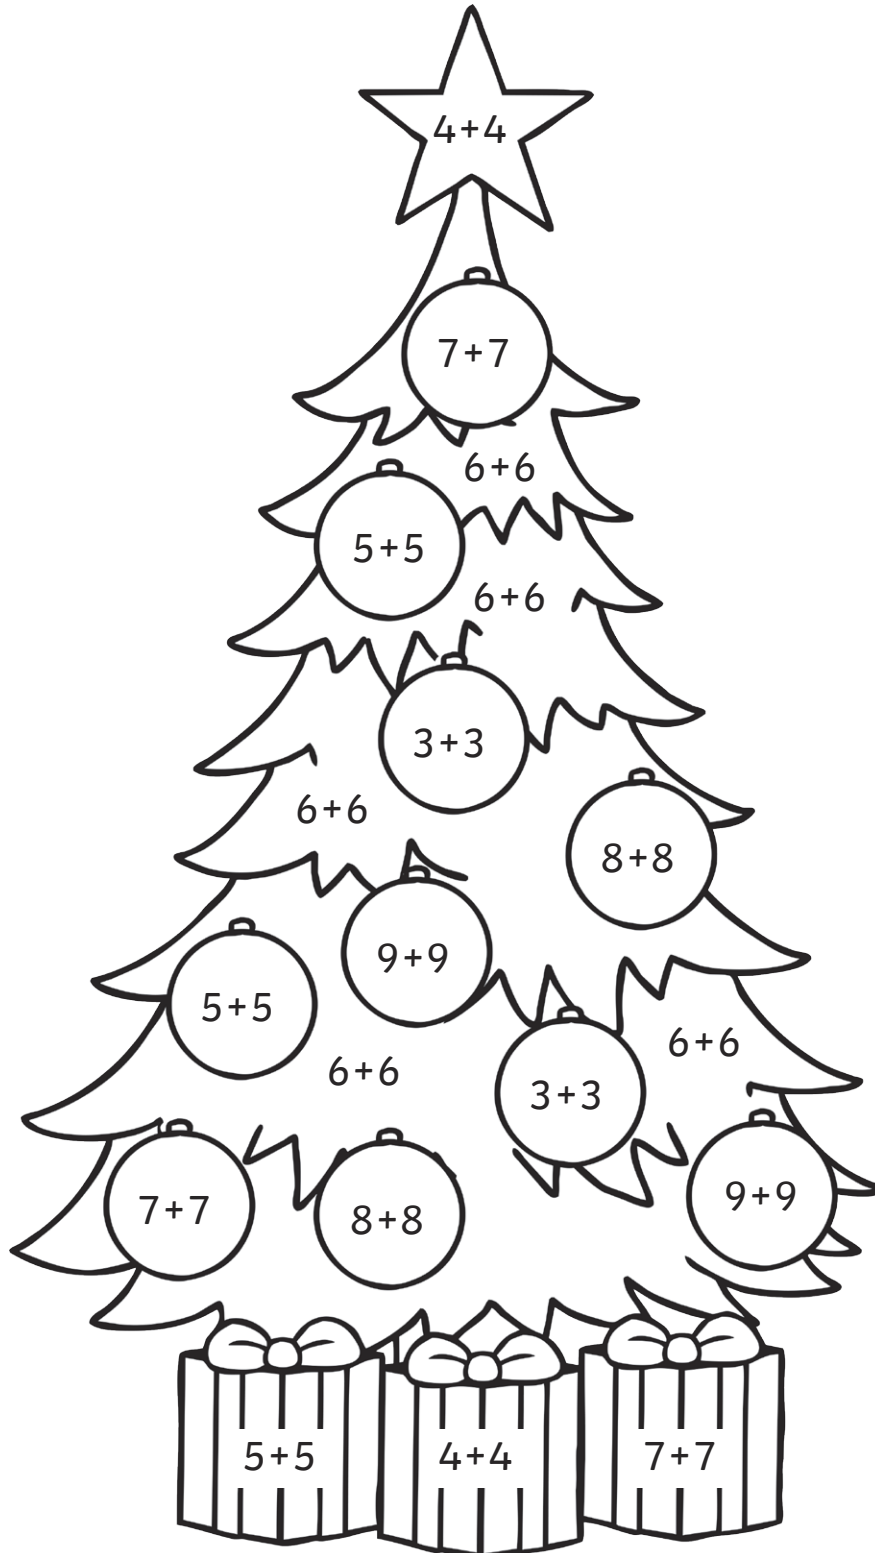

# Christmas Doubles Colouring

Colour in the Christmas tree below using the key.

6

8

10

12

14

16

18

# Christmas Doubles Colouring

Colour in the Christmas bauble below using the key.

10

12

14

16

18

20

# Christmas Doubles Colouring

Colour in the Christmas bell below using the key.