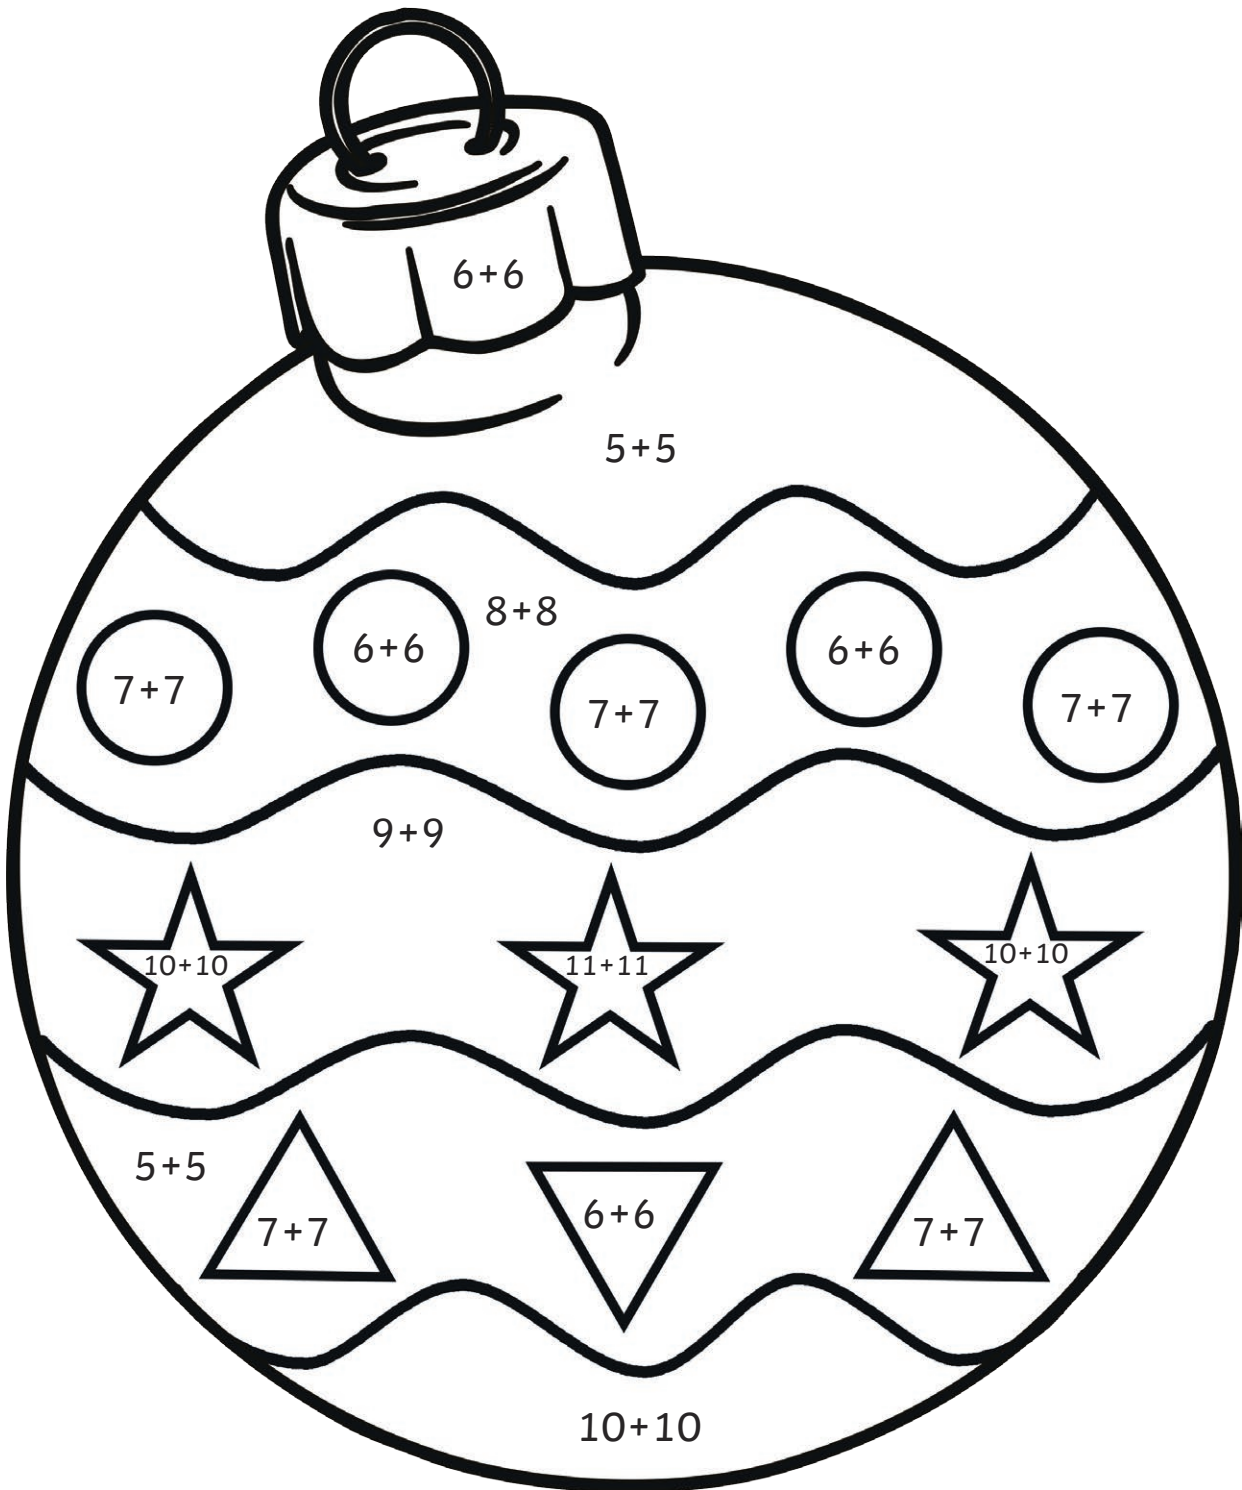

# Christmas Doubles Colouring

Colour in the Christmas tree below using the key.

6

8

10

12

14

16

# Christmas Doubles Colouring

Colour in the Christmas bauble below using the key.

10

12

14

16

18

20

22

# Christmas Doubles Colouring

Colour in the Christmas bell below using the key.