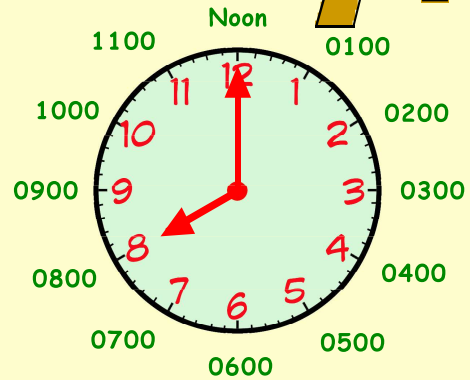

24 hour Clock Time

Be able to change between 12 and 24 clock time (hours only).

Clock times can also be written using 24 clock time.

am times in 24 hour clock

7 am can be written as 0700 hours

pm times in 24 hour clock

8 pm is written as 2000 hours

Morning times like 7.00 am stay basically as they are ———> 0700

Afternoon/evening times - add on 12 hours - 8.00 pm ———> 8 + 12 = 2000

Exercise 5

1. Write down each of these times using 24 hour clock times :-