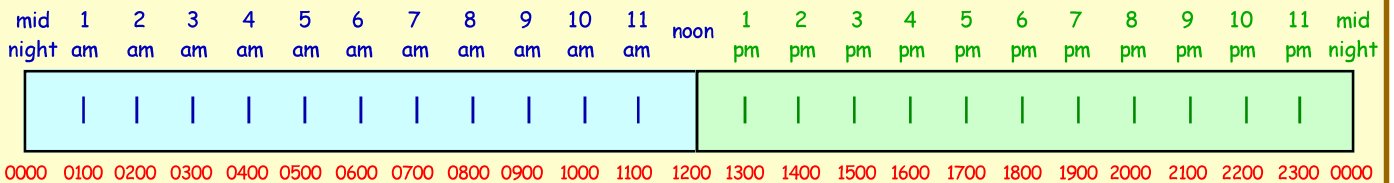

24 hour Clock Time

Be able to change between 12 and 24 clock time (hours only).

Clock times can also be written using 24 clock time.

am times in 24 hour clock

7 am can be written as 0700 hours

pm times in 24 hour clock

8 pm is written as 2000 hours

Morning times like 7.00 am stay basically as they are ———> 0700

Afternoon/evening times - add on 12 hours - 8.00 pm ———> 8 + 12 = 2000

Exercise 5

1. Write down each of these times using 24 hour clock times :-