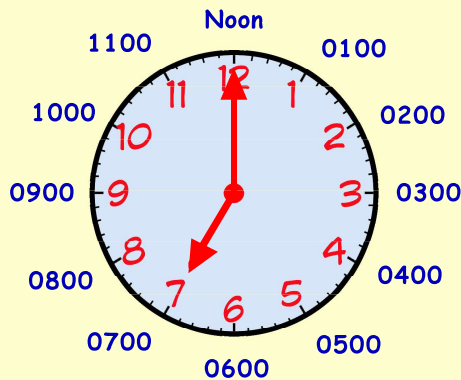

24 hour Clock Time

Be able to change between 12 and 24 clock time (hours only).

Clock times can also be written using 24 clock time.

am times in 24 hour clock

7 am can be written as 0700 hours

pm times in 24 hour clock

8 pm is written as 2000 hours

Morning times like 7.00 am stay basically as they are ———> 0700

Afternoon/evening times - add on 12 hours - 8.00 pm ———> 8 + 12 = 2000

Exercise 5

1. Write down each of these times using 24 hour clock times :-

- | | | |
|---------|---------|---------|
| a 9 am | b 1 am | c 1 pm |
| d 5 am | e 5 pm | f 7 pm |
| g 11 pm | h 10 am | i 4 pm |
| j 10 pm | k 2 pm | l 3 am. |

2. Write down each of these times in 12 hour notation (using am or pm) :-