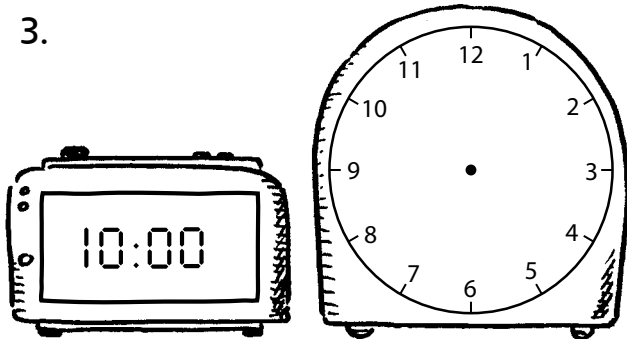

O'clock

Make each pair of clocks show the same time.

1.

2.

3.

4.

5.

6.

7.

8.

I can show o'clock times on both kinds of clock