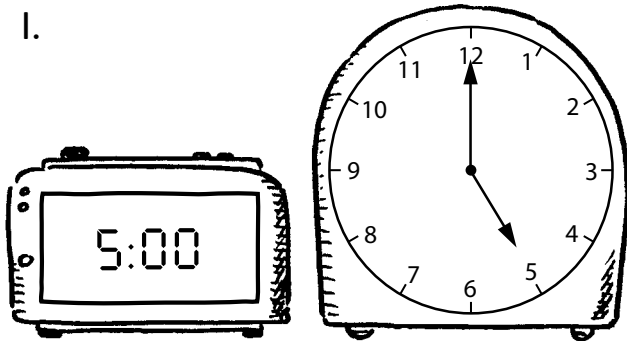

O'clock

Make each pair of clocks show the same time.

1.

2.

3.

4.

5.

6.

7.

8.

I can show o'clock times on both kinds of clock