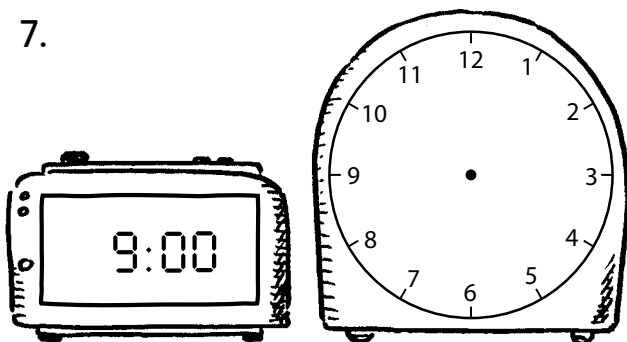

O'clock

Make each pair of clocks show the same time.

1.

2.

3.

4.

5.

6.

7.

8.

I can show o'clock times on both kinds of clock