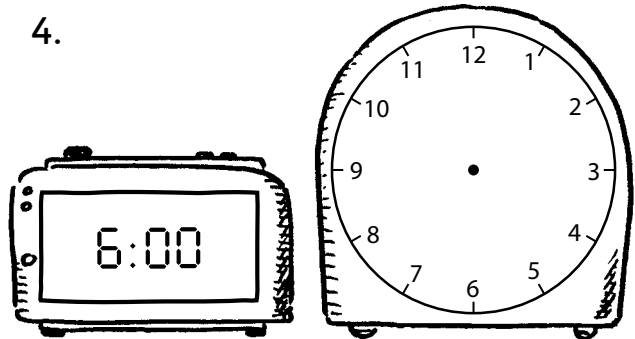

O'clock

Make each pair of clocks show the same time.

1.

2.

3.

4.

5.

6.

7.

8.

I can show o'clock times on both kinds of clock