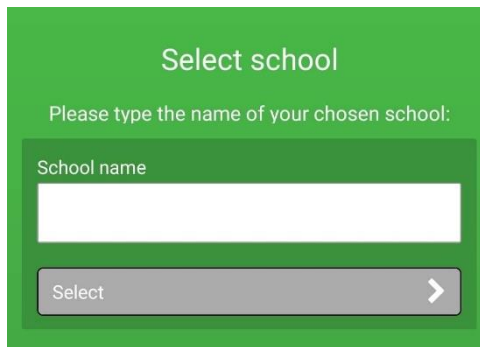

Enter 'Grange Academy' and click select.