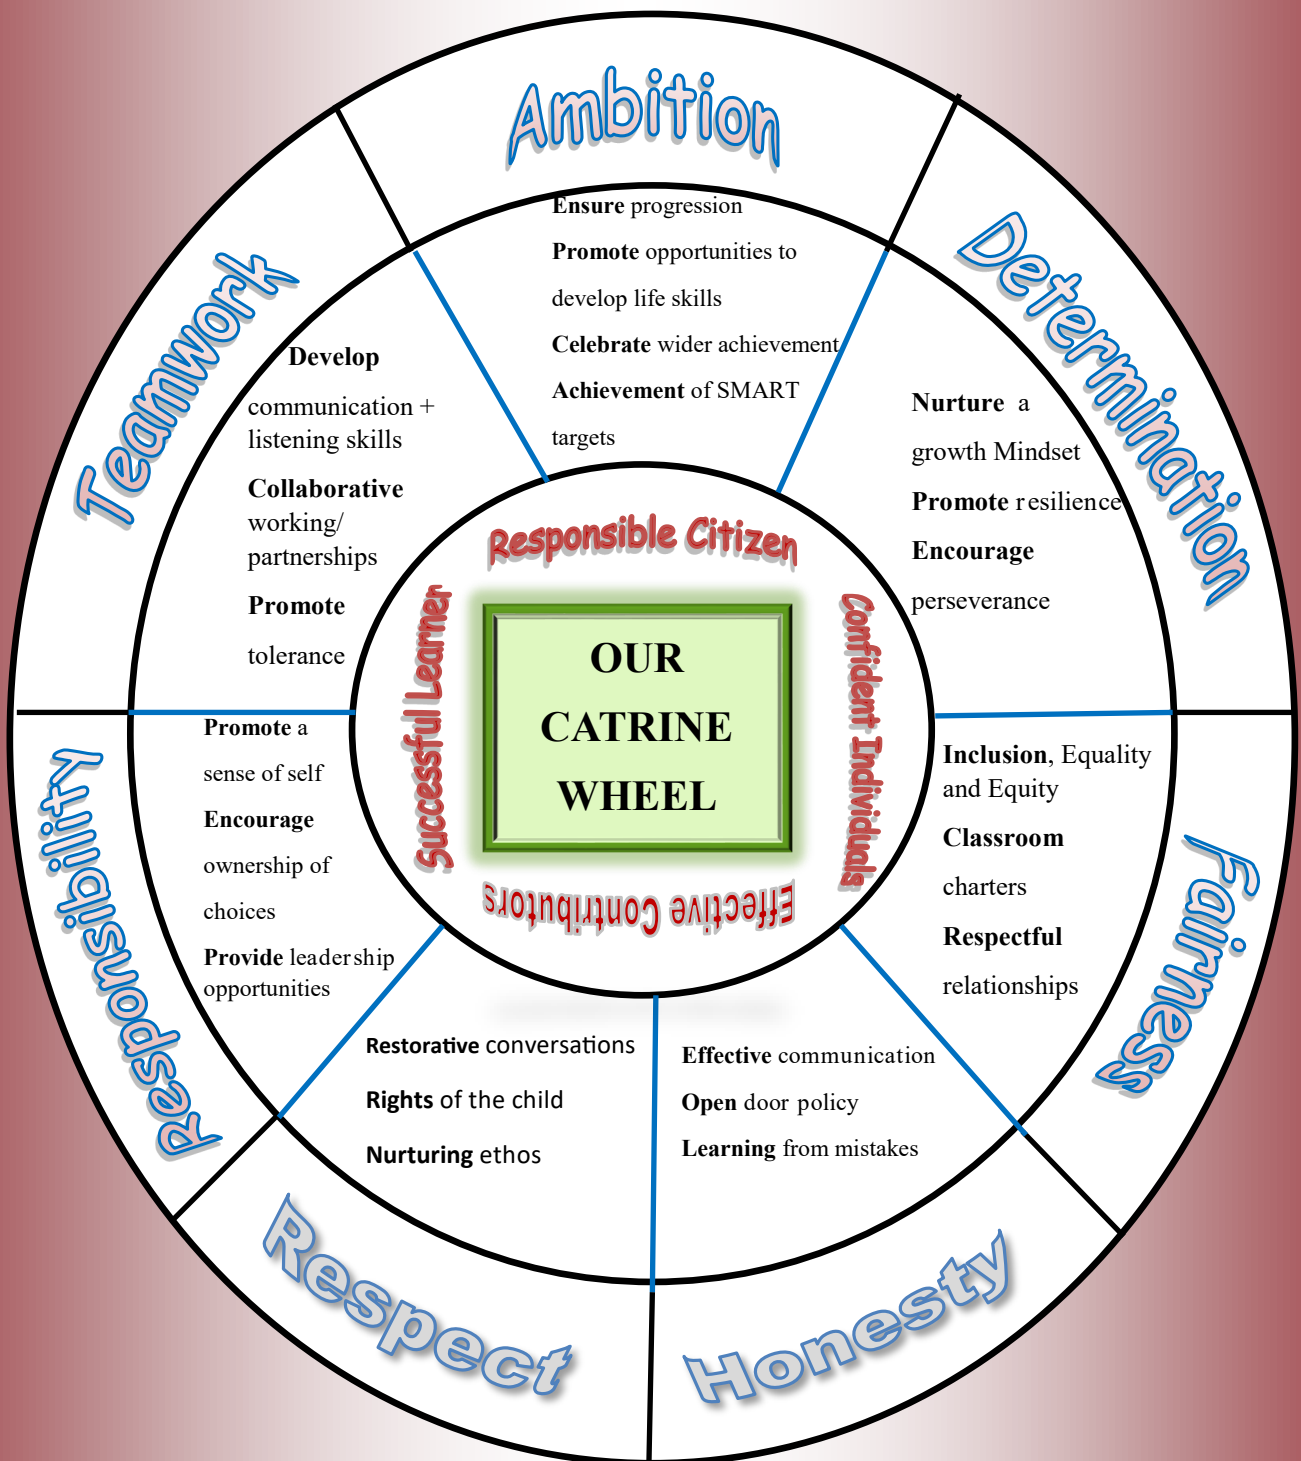

## Catrine Primary School and Early Childhood Centre

### Our Shared Vision

In Catrine PS and ECC, our shared vision is to provide a nurturing, safe, happy and healthy environment for high quality learning, where every child is supported and guided in the development of their life skills, knowledge and self-esteem.