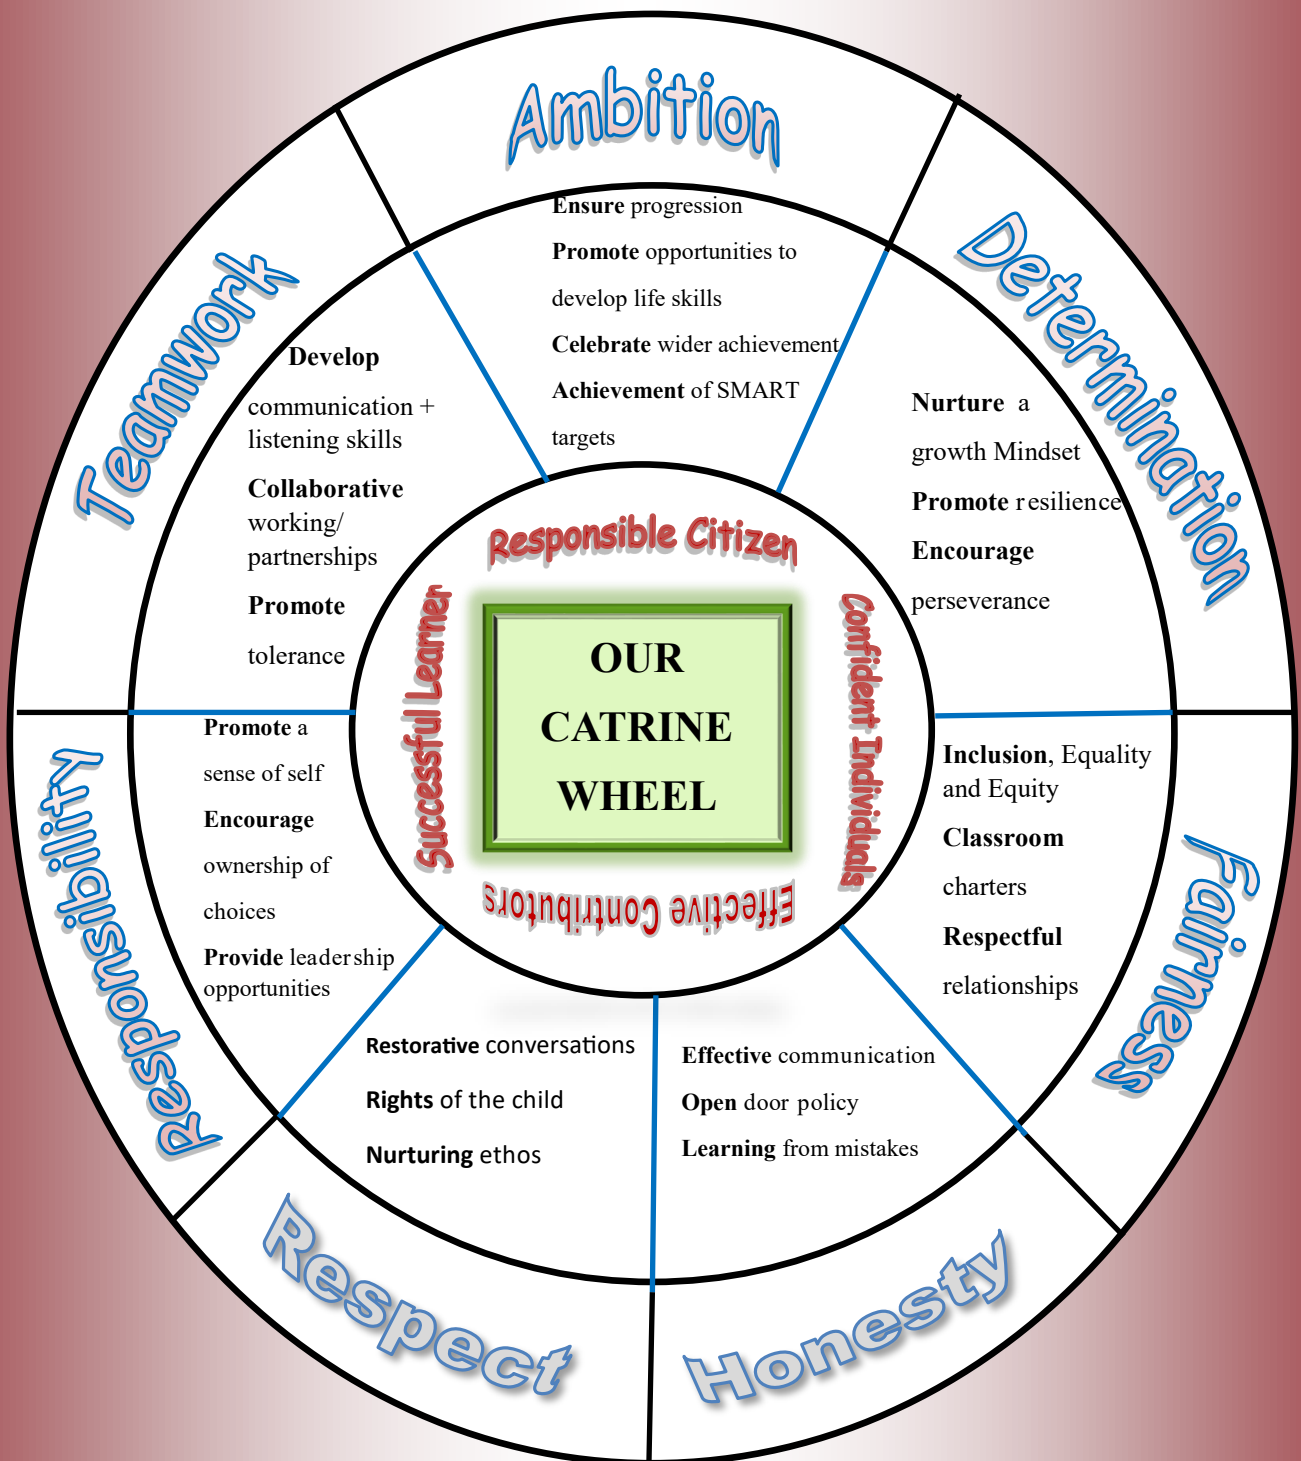

Catrine Primary School and Early Childhood Centre

Our Shared Vision

In Catrine PS and ECC, our shared vision is to provide a nurturing, safe, happy and healthy environment for high quality learning, where every child is supported and guided in the development of their life skills, knowledge and self-esteem.