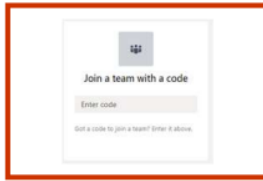

SWEIC – Numeracy and Maths PL Team

Directions - 1

- Log in to Glow Scotland
- Open Microsoft Teams App
- Prepare to join the "SWEIC Numeracy and Maths PL" Team by entering a code

Directions - 2

- The code to join the "SWEIC Numeracy and Maths PL" is:

ehwf8x3

Directions - 3

- When you enter the team you will arrive at this page.

Click on the Early Career – NQT RQT Channel