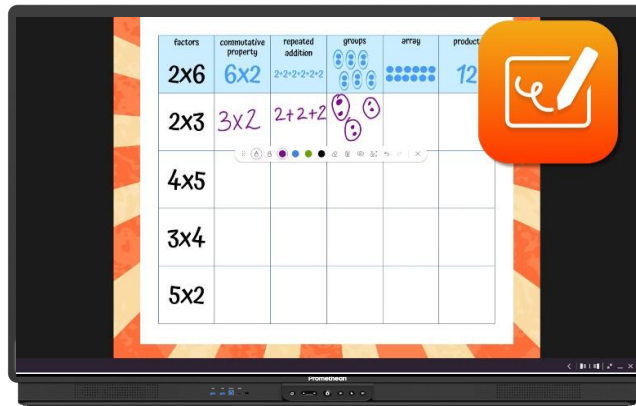

## Annotate

The Promethean Annotate App is perfect for adding annotations over anything displayed on your ActivPanel's screen, empowering you to make the most of teachable moments.

To access, tap **Applications** in the Menu, then the **Annotate** app.

The toolbar appears. You may move it anywhere on your screen and it remembers the last location in which it was docked. The Annotate app allows for different point sizes for the pen, highlighter and eraser simultaneously.

Tapping a color dot allows you to choose a different color from the presets or use a long touch to access the custom color picker.

Use the **Eraser** to erase a bit of an annotation or tap the trash can to **Clear All Annotations** and start fresh.

Use the **6 dots** to relocate and dock the toolbar in to a horizontal or vertical position. Simply drag the tool bar to the either side or the top of the ActivPanel and release. The toolbar will appear in the same position last used when the Annotate app is reopened.