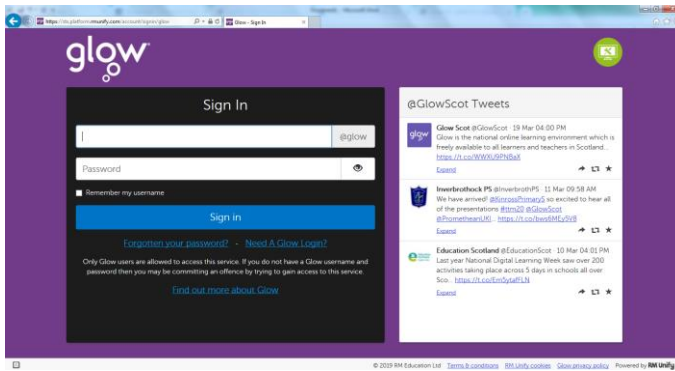

# How to access GLOW emails from home

- Type 'GLOW login' into Google:

- Click here

- Type in your GLOW username and password

- Click on 'Mail'

- You will find an email inviting you to join your GLOW group and you can email your class including your Teachers and Learning Assistants.