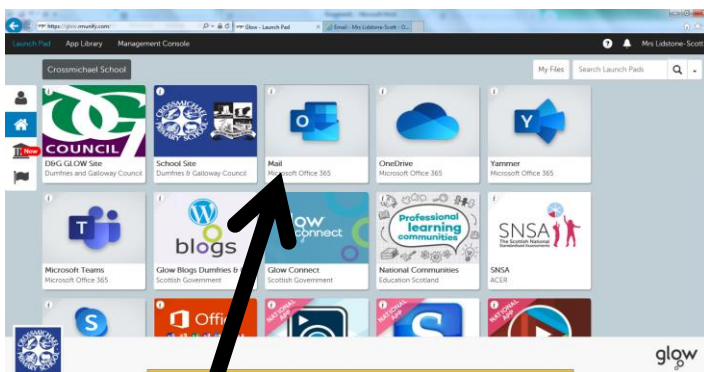

# How to access GLOW emails from home

- Type 'GLOW login' into Google:

- Click here

- Type in your GLOW username and password

- Click on 'Mail'

- You will find an email inviting you to join your GLOW group and you can email your class including your Teachers and Learning Assistants.