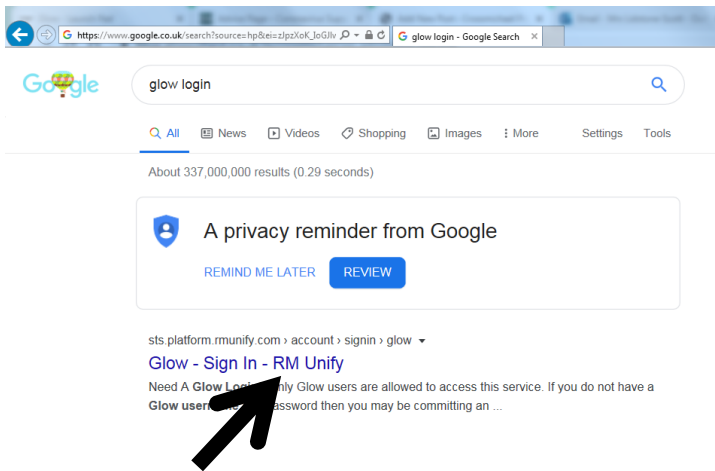

# How to access GLOW emails from home

- Type 'GLOW login' into Google:

- Click here

- Type in your GLOW username and password

- Click on 'Mail'

- You will find an email inviting you to join your GLOW group and you can email your class including your Teachers and Learning Assistants.