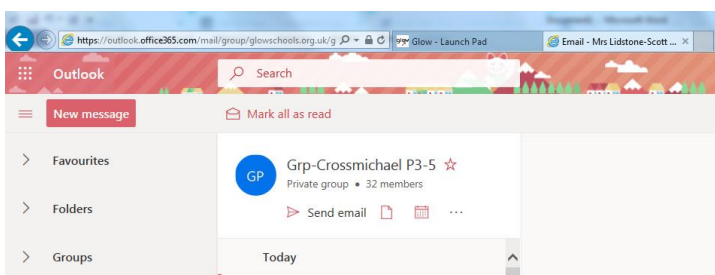

# How to access GLOW emails from home

- Type 'GLOW login' into Google:

- Click here

- Type in your GLOW username and password

- Click on 'Mail'

- You will find an email inviting you to join your GLOW group and you can email your class including your Teachers and Learning Assistants.