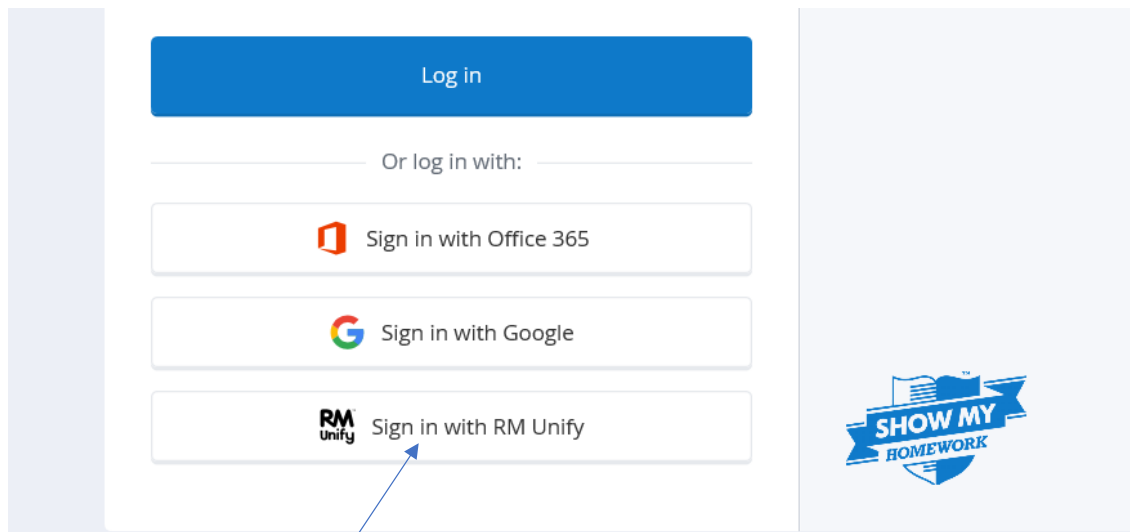

How to log into Show My Homework on a PC

Click on the following link

<https://www.satchelone.com/login?userType=student>

Scroll down to the bottom of the page – see below

Click on Sign in with RM Unify

Then log in with your glow account and password.