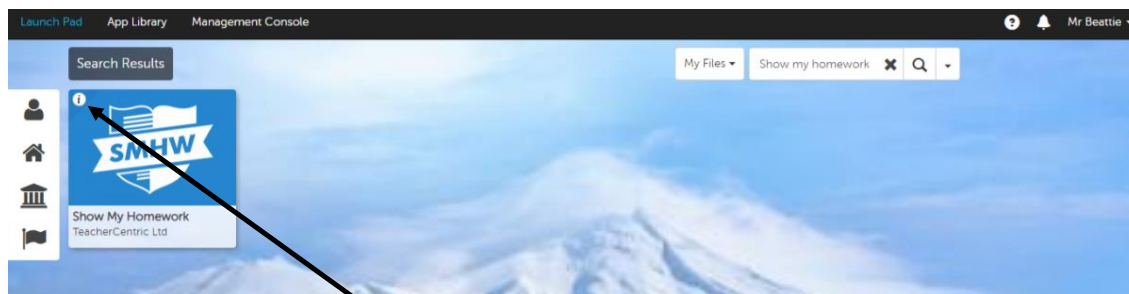

Accessing Show My Homework through Glow

To access Show My Homework through Glow, log in to your Glow launch pad.

- 1) Type Show my homework into the search bar and hit the magnifying glass.

- 2) Click on the little i on the show my homework tile, and then select add to my launch pad (If you click on the tile it opens the app, and you want to add it to your launch pad so you don't have to search for the tile every time you log in). This will mean that every time you log in to Glow the show my homework tile will be on your launch pad for easy access and take you straight to the site.