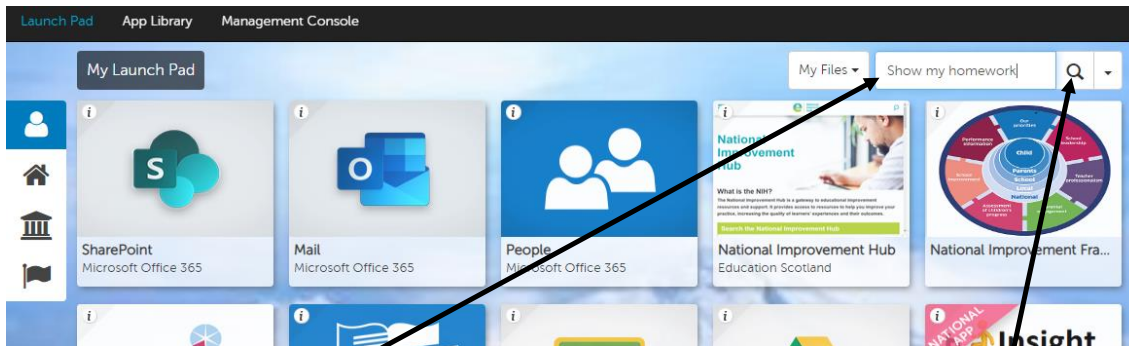

Accessing Show My Homework through Glow

To access Show My Homework through Glow, log in to your Glow launch pad.

- 1) Type Show my homework into the search bar and hit the magnifying glass.

- 2) Click on the little i on the show my homework tile, and then select add to my launch pad (If you click on the tile it opens the app, and you want to add it to your launch pad so you don't have to search for the tile every time you log in). This will mean that every time you log in to Glow the show my homework tile will be on your launch pad for easy access and take you straight to the site.