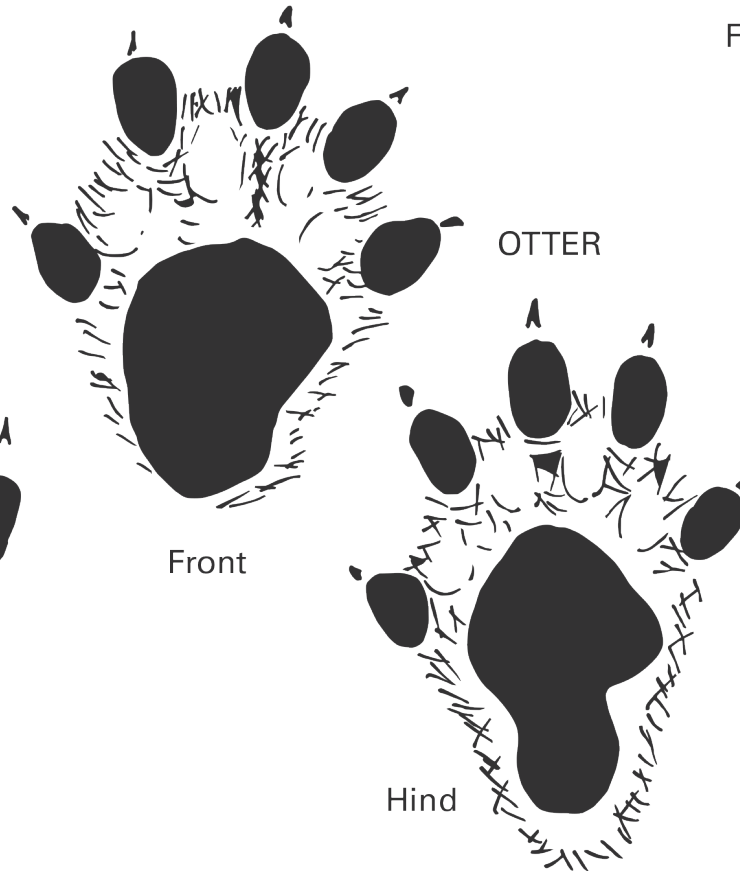

Wildsquare

animal tracks

MALLARD DUCK

COOT

WOODPIGEON

HOUSE SPARROW

CARRION CROW

Wildsquare

animal tracks

DOMESTIC DOG

DOMESTIC CAT

FALLOW DEER
THEIR FEET SPLAY
OUTWARDS WHEN THEY
RUN - OR WHEN THEY
WALK ON SOFT MUD

FALLOW DEER

SHEEP

COW

MUNTJAC

RSPB Wildlife Explorers is the junior membership of the RSPB.

Wildsquare

animal tracks

WOOD MOUSE

HEDGEHOG

SQUIRREL

MINK

RABBIT

RAT

WEASEL

OTTER

FOX

BADGER