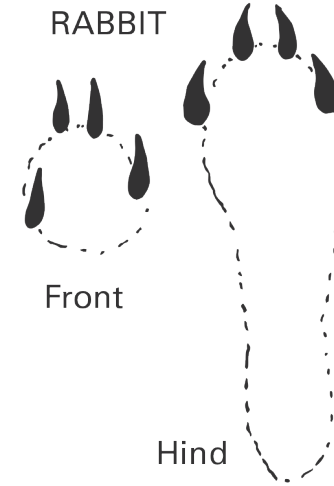

Wildsquare

animal tracks

MALLARD DUCK

COOT

WOODPIGEON

HOUSE SPARROW

CARRION CROW

Wildsquare

animal tracks

DOMESTIC DOG

DOMESTIC CAT

FALLOW DEER
THEIR FEET SPLAY
OUTWARDS WHEN THEY
RUN - OR WHEN THEY
WALK ON SOFT MUD

FALLOW DEER

SHEEP

COW

MUNTJAC

RSPB Wildlife Explorers is the junior membership of the RSPB.

Wildsquare

animal tracks

WOOD MOUSE

HEDGEHOG

SQUIRREL

MINK

RABBIT