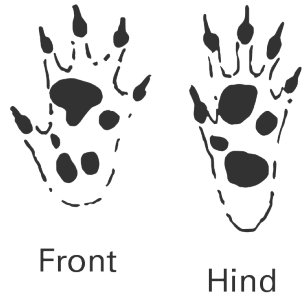

Wildsquare

animal tracks

MALLARD DUCK

COOT

WOODPIGEON

HOUSE SPARROW

CARRION CROW

Wildsquare

animal tracks

DOMESTIC DOG

DOMESTIC CAT

FALLOW DEER
THEIR FEET SPLAY
OUTWARDS WHEN THEY
RUN - OR WHEN THEY
WALK ON SOFT MUD

FALLOW DEER

SHEEP

COW

MUNTJAC

RSPB Wildlife Explorers is the junior membership of the RSPB.

Wildsquare

animal tracks

WOOD MOUSE

HEDGEHOG

SQUIRREL

MINK

RABBIT

RAT

WEASEL

OTTER

FOX

BADGER