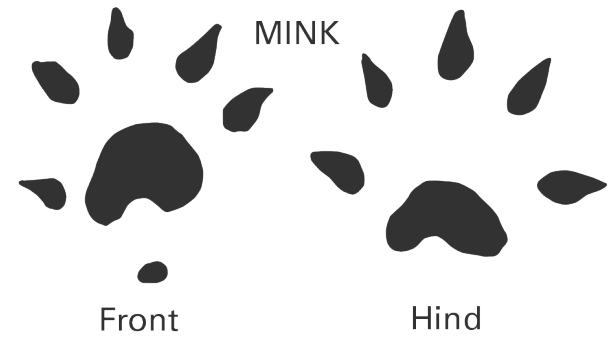

animal tracks

DOMESTIC DOG

DOMESTIC CAT

FALLOW DEER
THEIR FEET SPLAY
OUTWARDS WHEN THEY
RUN - OR WHEN THEY
WALK ON SOFT MUD

FALLOW DEER

SHEEP

COW

MUNTJAC

RSPB Wildlife Explorers is the junior membership of the RSPB.

Wildsquare

animal tracks

WOOD MOUSE

HEDGEHOG

SQUIRREL

MINK

RABBIT