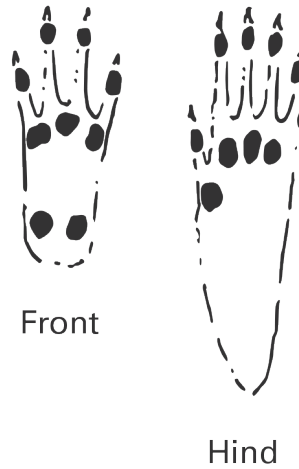

Wildsquare

animal tracks

MALLARD DUCK

COOT

WOODPIGEON

HOUSE SPARROW

CARRION CROW

Wildsquare

animal tracks

DOMESTIC DOG

DOMESTIC CAT

FALLOW DEER
THEIR FEET SPLAY
OUTWARDS WHEN THEY
RUN - OR WHEN THEY
WALK ON SOFT MUD

FALLOW DEER

SHEEP

COW

MUNTJAC

RSPB Wildlife Explorers is the junior membership of the RSPB.

Wildsquare

animal tracks

WOOD MOUSE

HEDGEHOG

SQUIRREL

MINK

RABBIT