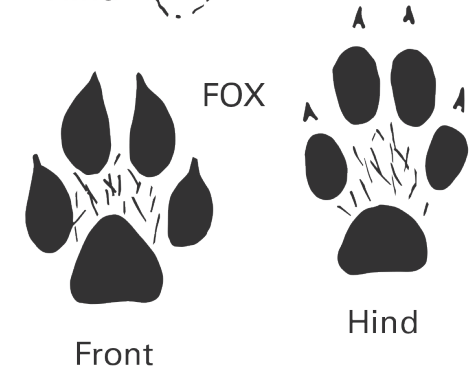

Wildsquare

animal tracks

MALLARD DUCK

COOT

WOODPIGEON

HOUSE SPARROW

CARRION CROW

Wildsquare

animal tracks

DOMESTIC DOG

DOMESTIC CAT

FALLOW DEER
THEIR FEET SPLAY
OUTWARDS WHEN THEY
RUN - OR WHEN THEY
WALK ON SOFT MUD

FALLOW DEER

SHEEP

COW

MUNTJAC

RSPB Wildlife Explorers is the junior membership of the RSPB.

Wildsquare

animal tracks

WOOD MOUSE

HEDGEHOG

SQUIRREL

MINK

RABBIT

RAT

WEASEL

OTTER

FOX

BADGER