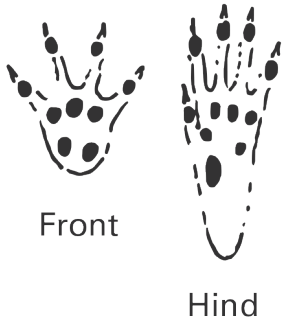

animal tracks

DOMESTIC DOG

DOMESTIC CAT

FALLOW DEER
THEIR FEET SPLAY
OUTWARDS WHEN THEY
RUN - OR WHEN THEY
WALK ON SOFT MUD

FALLOW DEER

SHEEP

COW

MUNTJAC

RSPB Wildlife Explorers is the junior membership of the RSPB.

Wildsquare

animal tracks

WOOD MOUSE

HEDGEHOG

SQUIRREL

MINK

RABBIT

RAT

WEASEL

OTTER

FOX

BADGER