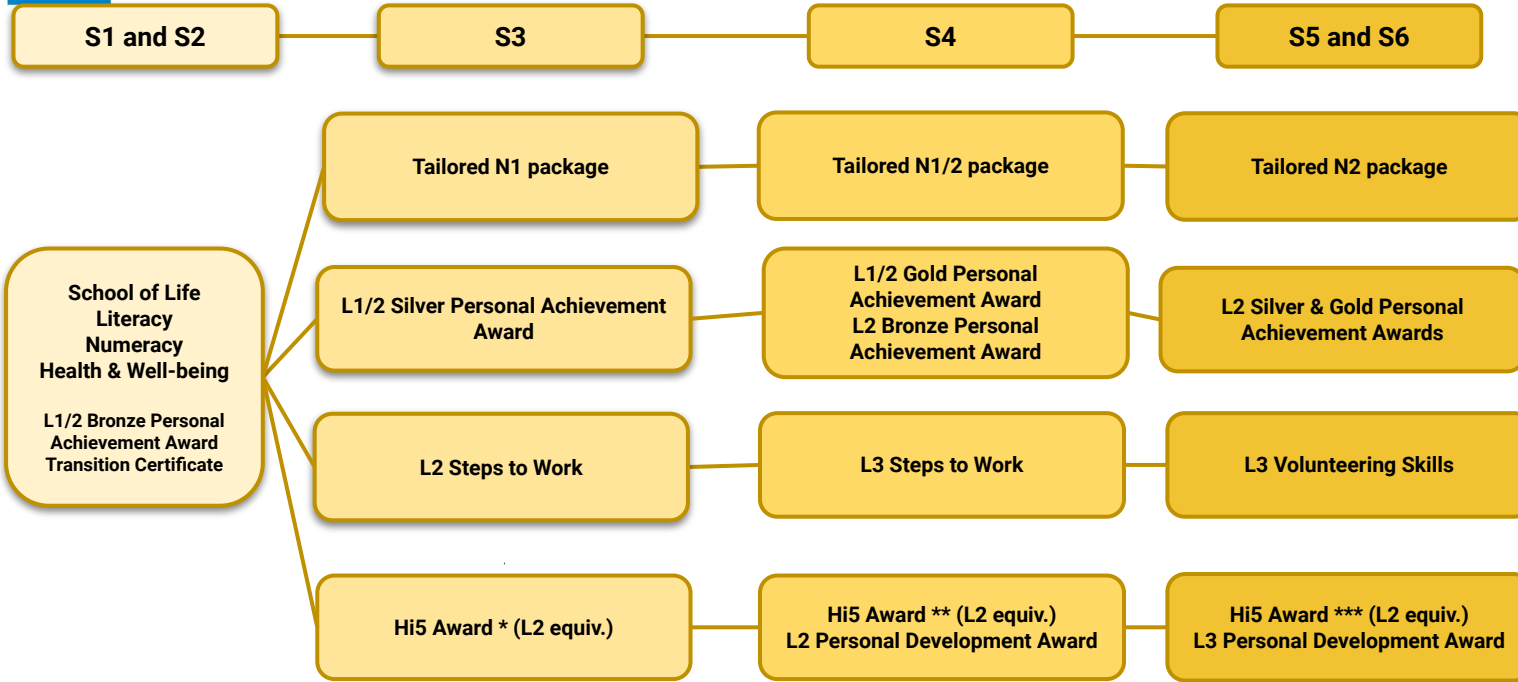

Where Can The Milestones Zone Take You?