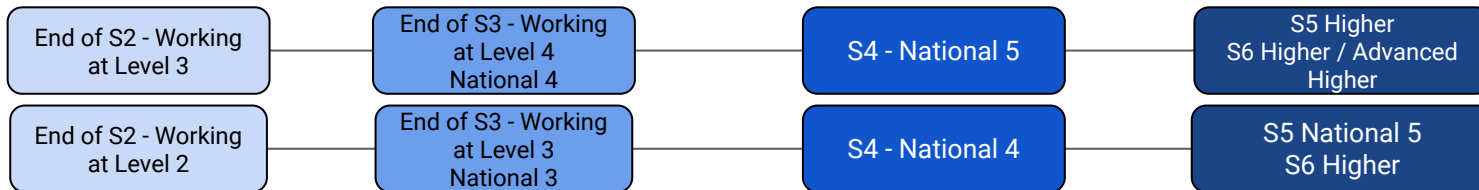

What will your journey look like?