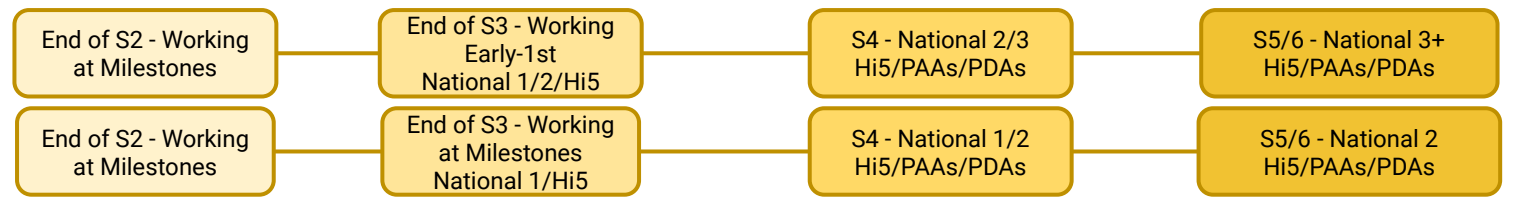

In additional to a tailored NQ package, our pupils can achieve...

An S1 can achieve	Transition Certificate Bronze Personal Achievement Award Wider Achievement Award e.g. Hi5	An S4 can achieve Highest levels achieved presented	Personal Development Progression Volunteering Award Progression Steps to Work Progression Leadership Award Wider Achievement Award
An S2 can achieve	Silver Personal Achievement Award Personal Development Award Volunteering Award Steps to Work Award Wider Achievement Award	An S5 can achieve	Personal Development Progression Volunteering Award Progression Steps to Work Progression Leadership Award Wider Achievement Award
An S3 can achieve	Gold Personal Achievement Award Personal Development Progression Volunteering Award Progression Steps to Work Progression	An S6 can achieve	Personal Development Progression Leadership Award Wider Achievement Award Tenancy Award

Where Can The Milestones Zone Take You?

Linked Opportunities

- Enable Works
- Youth Scotland Award
- John Muir Award
- Volunteering Skills

Community Support

- Angus Resource Centres
- [Independent Living Fund](#)

What will your journey look like?

Where Can The Junior & Senior Hub Take You?

S1 and S2

S3

S4

S5 and S6

Tailored N2-4 package

Tailored N3-5 package

Tailored N4-6 package

L1 Gold Personal Achievement Award

L2 Bronze Personal Achievement Award

L2 Silver & Gold Personal Achievement Awards

L2-3 Steps to Work
L3/4 Volunteering Award

L3-4 Steps to Work
L4/5 Volunteering Award