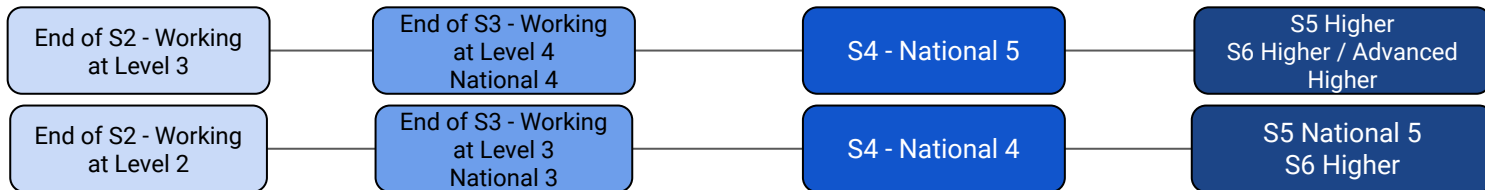

It is possible to move from S2 to S4/5/6 and/or S3 to S5/6

Practical Metalwork is only offered to S5/6 pupils.

What will your journey look like?

Where Can Technical Subjects Take You?

- Linked Careers**
- Joiner
 - Roofer
 - Painter & Decorator
 - Plumber
 - Electrician
 - Bricklayer
 - Engineering Technician
 - Quantity Surveyor
 - Site Manager
 - Mechanic
 - Paintwork Technician
- Plus many more!

It is possible to take the Level 5 Foundation Apprenticeships in either S4 or S5/6 without having taken them at Level 4.

- Further Education College**
- University**
- Plus many more!

What will your journey look like?