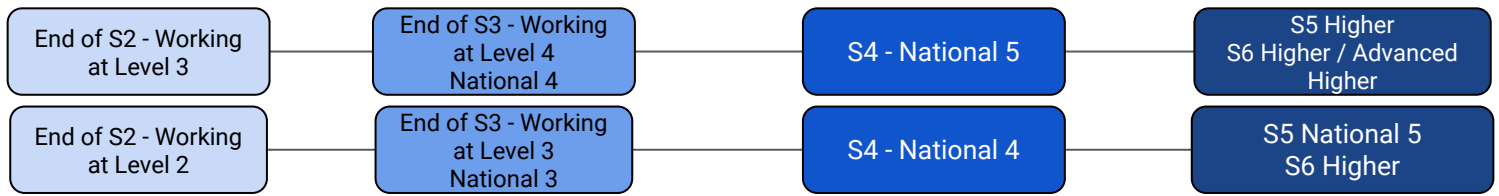

What will your journey look like?