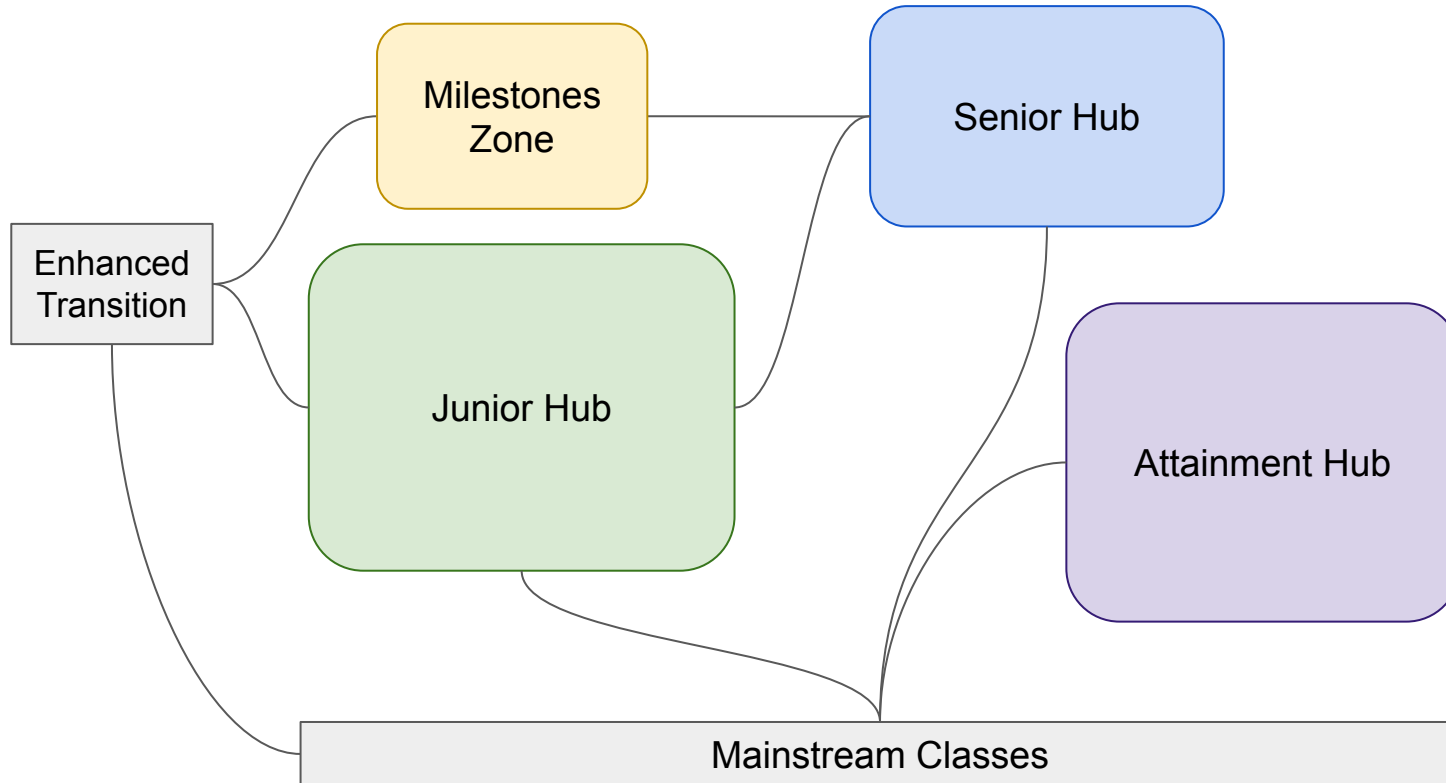

ASN Settings at BHS